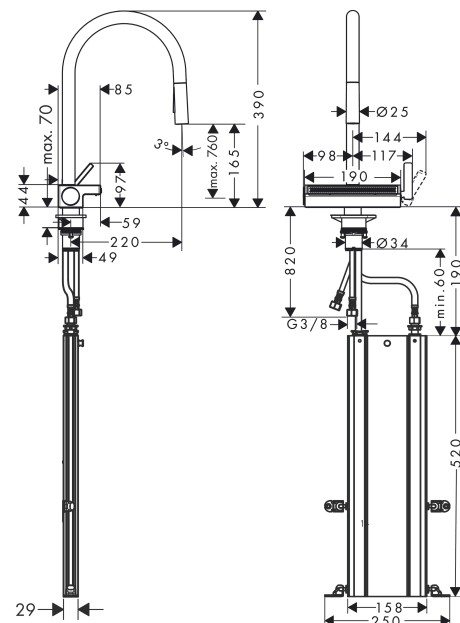

### product features

- consists of: single lever kitchen mixer, hose box, multifunctional strainer
- ComfortZone 170
- swivel range adjustable in 3 steps 60°, 110° or 150°
- laminar spray, shower spray, SatinFlow
- change between SatinFlow and pull-out spray at the touch of a button
- lockable shower spray, spray returns through pressing spray diverter
- MagFit magnetic shower support
- connection dimension: DN15
- maximum flow rate at 3 bar: 6 l/min
- ceramic cartridge
- connection type: G 3/8 connections
- integrated non-return valve
- sBox for quiet, smooth and protected hose guidance in the cabinet, under the countertop
- extension length up to 76 cm
- tap hole with Ø 35 mm required, recommendation: the middle of tap hole drilling should be max. 50 mm from the back side of of the bowl

## Scale drawing

**Aquno Select M81**  
**Single lever kitchen mixer 170, pull-out spray, 3jet, sBox**  
 Surfaces: **Chrome** Article Number: **73831000**

**Flowchart**

The consumption was measured in combination with the appropriate fittings (thermostat/mixer/in-wall valve) to reflect actual application in practice.