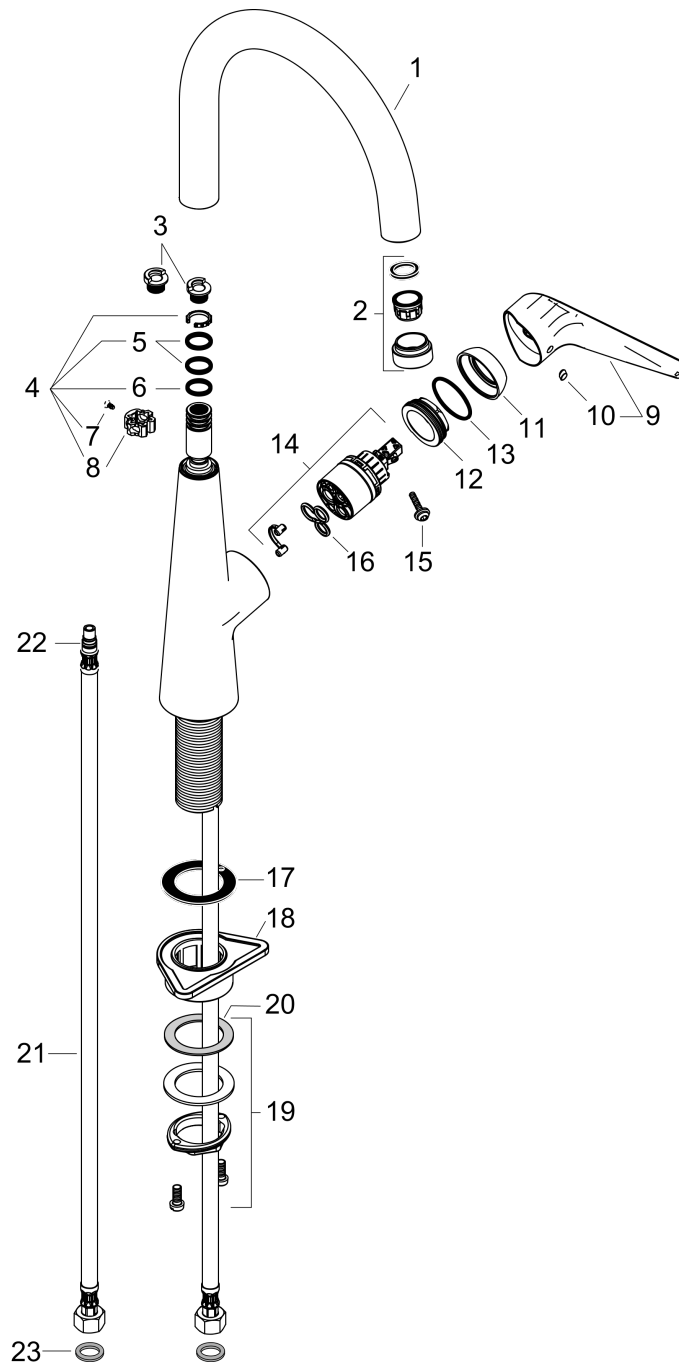

Talis M51

Single lever kitchen mixer 260, 1jet

Surfaces: **Chrome** Article Number: **72810000**

Description

product features

- ComfortZone 260
- swivel range adjustable in 3 steps 110°, 150° or 360°
- normal spray
- connection dimension: DN15
- maximum flow rate at 3 bar: 10 l/min
- ceramic cartridge
- connection type: G 3/8 connections
- temperature limitation adjustable
- suitable for continuous flow water heaters

Technology

Product image

Scale drawing

Flowchart

Talis M51

Single lever kitchen mixer 260, 1jet

Surfaces: **Chrome** Article Number: **72810000**

Exploded Drawing

Year of production: >06/15

Talis M51**Single lever kitchen mixer 260, 1jet**Surfaces: **Chrome** Article Number: **72810000****Spare part list**

Year of production: >06/15

Pos.	Description	Article Number	Price	PU
1	spout cpl.	92727000	€ 124,95	1
2	aerator M24x1 (15 l/min)	97691000	€ 44,63	1
3	set of locating rings (110° / 150°)	98486000	€ 13,92	1
4	sealing set	92646000	€ 18,33	1
5	O-Ring 14x2,5	98189000	€ 3,21	1
6	O-ring 11x3	92481000	€ 3,21	1
7	screw	97662000	€ 8,45	1
8	axialring	97558000	€ 3,21	1
9	handle	92581000	€ 44,63	1
10	screw cover	96338000	€ 3,21	1
11	flange	95498000	€ 8,45	1
12	nut	97209000	€ 13,92	1
13	O-Ring 32x2	98193000	€ 3,21	1
14	cartridge, assy	92730000	€ 57,12	1
15	locking screw for handle	95140000	€ 5,24	1
16	seal	95008000	€ 8,45	1
17	seal	92582000	€ 3,21	1
18	support	97523000	€ 5,24	1
19	fixing set (Ø 34)	95049000	€ 13,92	1
20	lever collar	97548000	€ 3,21	1
21	connection hose 900 mm M8x0,75 G3/8	98758000	€ 28,20	1
22	O-ring 7x1,5	98422000	€ 3,21	1
23	sealing set	95581000	€ 5,24	1