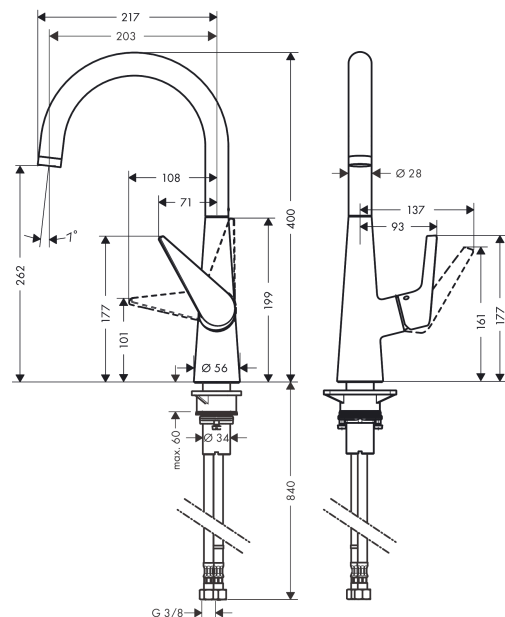

Talis M51

Single lever kitchen mixer 260, 1jet

Surfaces: **Chrome** Article Number: **72810000**

Description

product features

- ComfortZone 260
- swivel range adjustable in 3 steps 110°, 150° or 360°
- normal spray
- connection dimension: DN15
- maximum flow rate at 3 bar: 10 l/min
- ceramic cartridge
- connection type: G 3/8 connections
- temperature limitation adjustable
- suitable for continuous flow water heaters

Technology

Product image

Scale drawing

Flowchart

Talis M51

Single lever kitchen mixer 260, 1jet

Surfaces: **Chrome** Article Number: **72810000**

Exploded Drawing

Year of production: >06/15

Talis M51**Single lever kitchen mixer 260, 1jet**Surfaces: **Chrome** Article Number: **72810000****Spare part list**

Year of production: >06/15

Pos.	Description	Article Number	Price	PU
1	spout cpl.	92727000	€ 124,95	1
2	aerator M24x1 (15 l/min)	97691000	€ 44,63	1
3	set of locating rings (110° / 150°)	98486000	€ 13,92	1
4	sealing set	92646000	€ 18,33	1
5	O-Ring 14x2,5	98189000	€ 3,21	1
6	O-ring 11x3	92481000	€ 3,21	1
7	screw	97662000	€ 8,45	1
8	axialring	97558000	€ 3,21	1
9	handle	92581000	€ 44,63	1
10	screw cover	96338000	€ 3,21	1
11	flange	95498000	€ 8,45	1
12	nut	97209000	€ 13,92	1
13	O-Ring 32x2	98193000	€ 3,21	1
14	cartridge, assy	92730000	€ 57,12	1
15	locking screw for handle	95140000	€ 5,24	1
16	seal	95008000	€ 8,45	1
17	seal	92582000	€ 3,21	1
18	support	97523000	€ 5,24	1
19	fixing set (Ø 34)	95049000	€ 13,92	1
20	lever collar	97548000	€ 3,21	1
21	connection hose 900 mm M8x0,75 G3/8	98758000	€ 28,20	1
22	O-ring 7x1,5	98422000	€ 3,21	1
23	sealing set	95581000	€ 5,24	1