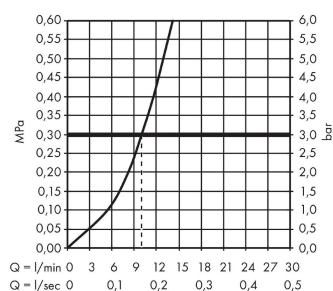

Talis M51

Single lever kitchen mixer 260, 1jet

Surfaces: **Chrome** Article Number: **72810000**

Description

product features

- ComfortZone 260
- swivel range adjustable in 3 steps 110°, 150° or 360°
- normal spray
- connection dimension: DN15
- maximum flow rate at 3 bar: 10 l/min
- ceramic cartridge
- connection type: G 3/8 connections
- temperature limitation adjustable
- suitable for continuous flow water heaters

Technology

Product image

Scale drawing

Flowchart

Talis M51

Single lever kitchen mixer 260, 1jet

Surfaces: **Chrome** Article Number: **72810000**

Exploded Drawing

Year of production: >06/15

Talis M51**Single lever kitchen mixer 260, 1jet**Surfaces: **Chrome** Article Number: **72810000****Spare part list**

Year of production: >06/15

Pos.	Description	Article Number	Price	PU
1	spout cpl.	92727000	€ 124,95	1
2	aerator M24x1 (15 l/min)	97691000	€ 44,63	1
3	set of locating rings (110° / 150°)	98486000	€ 13,92	1
4	sealing set	92646000	€ 18,33	1
5	O-Ring 14x2,5	98189000	€ 3,21	1
6	O-ring 11x3	92481000	€ 3,21	1
7	screw	97662000	€ 8,45	1
8	axialring	97558000	€ 3,21	1
9	handle	92581000	€ 44,63	1
10	screw cover	96338000	€ 3,21	1
11	flange	95498000	€ 8,45	1
12	nut	97209000	€ 13,92	1
13	O-Ring 32x2	98193000	€ 3,21	1
14	cartridge, assy	92730000	€ 57,12	1
15	locking screw for handle	95140000	€ 5,24	1
16	seal	95008000	€ 8,45	1
17	seal	92582000	€ 3,21	1
18	support	97523000	€ 5,24	1
19	fixing set (Ø 34)	95049000	€ 13,92	1
20	lever collar	97548000	€ 3,21	1
21	connection hose 900 mm M8x0,75 G3/8	98758000	€ 28,20	1
22	O-ring 7x1,5	98422000	€ 3,21	1
23	sealing set	95581000	€ 5,24	1