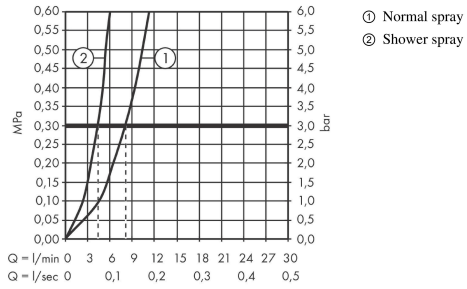

Talis M54

Single lever kitchen mixer 210, pull-out spray, 2jet

Surfaces: **Matt Black** Article Number: **72800670**

Flowchart