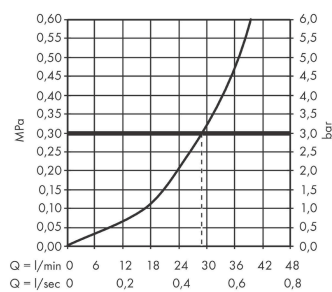

Talis S

Single lever shower mixer for concealed installation for iBox universal

Surfaces: **Chrome** Article Number: **72605000**

Description

product features

- 1 function
- maximum flow rate at 3 bar: 29,3 l/min
- ceramic cartridge
- temperature limitation adjustable
- connection type: basic set

Certificates

Product image

Scale drawing

Flowchart