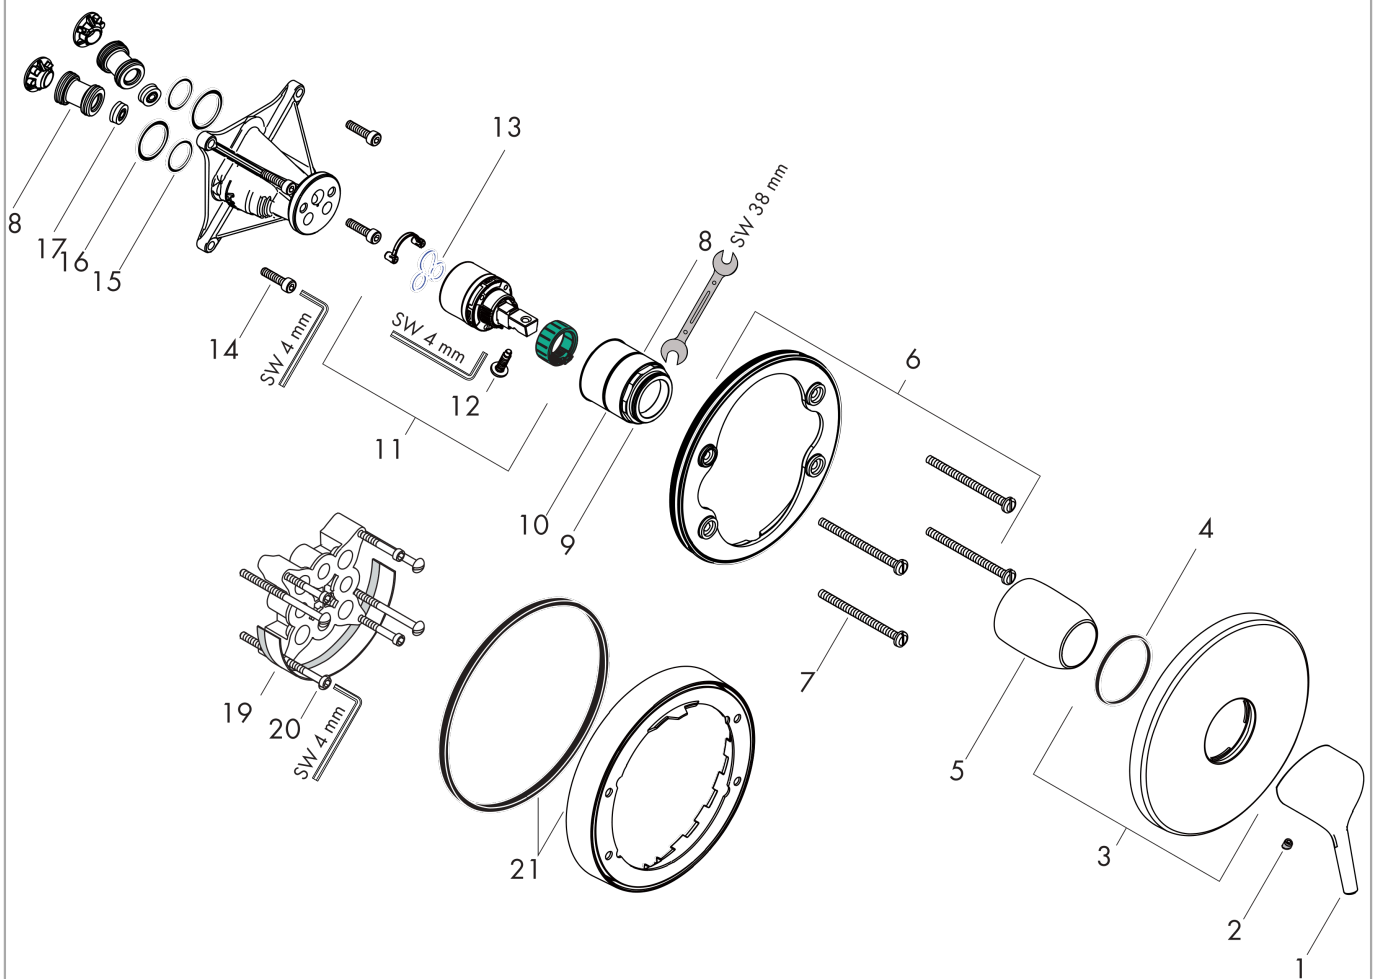

## Talis S

Single lever shower mixer for concealed installation for iBox universal

Surfaces: **Chrome** Article Number: **72605000**

### Scale drawing

### Flowchart

**Talis S**

**Single lever shower mixer for concealed installation for iBox universal**

Surfaces: **Chrome** Article Number: **72605000**

**Exploded Drawing**

Year of production: >10/19

**Talis S****Single lever shower mixer for concealed installation for iBox universal**Surfaces: **Chrome** Article Number: **72605000****Spare part list**

Year of production: &gt;10/19

Pos.	Description	Article Number	Price	PU
1	handle	92644000	€ 28,20	1
2	screw cover	96338000	€ 3,21	1
3	escutcheon Ø 150 mm	98792000	€ 57,12	1
4	O-ring 43x3	98418000	€ 3,21	1
5	sleeve	98790000	€ 28,20	1
6	holder for escutcheon	98793000	€ 35,94	1
7	set of fixing screws	96454000	€ 8,45	1
8	nut	98796000	€ 35,94	1
9	O-ring 30x1,5	98433000	€ 3,21	1
10	O-ring 39x1,5	98400000	€ 3,21	1
11	cartridge, assy	92730000	€ 57,12	1
12	locking screw for handle	95140000	€ 5,24	1
13	seal	95008000	€ 8,45	1
14	set of screws	96525000	€ 8,45	1
15	O-ring 16x2	98133000	€ 3,21	1
16	O-Ring 22x2	98185000	€ 3,21	1
17	flow limiter (22 l/min)	95884000	€ 11,31	1
18	noise reduction	96429000	€ 5,24	1
19	extension 25 mm	13595000	-	1
20	set of fixing screws	97747000	€ 3,21	1
21	extension 22 mm (Ø 150 mm)	13597000	-	1
a	concealed item	01800180	-	1