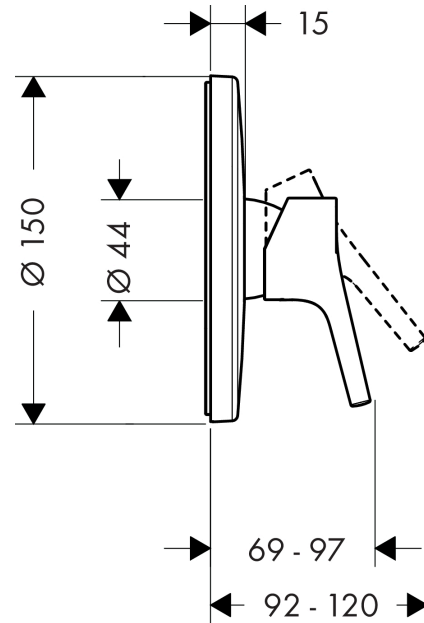

#### product features

- 1 function
- maximum flow rate at 3 bar: 29,3 l/min
- ceramic cartridge
- temperature limitation adjustable
- connection type: basic set

### Scale drawing

Year of production: &gt;10/19

Pos.	Description	Article Number	Price	PU
1	handle	92644000	€ 28,20	1
2	screw cover	96338000	€ 3,21	1
3	escutcheon Ø 150 mm	98792000	€ 57,12	1
4	O-ring 43x3	98418000	€ 3,21	1
5	sleeve	98790000	€ 28,20	1
6	holder for escutcheon	98793000	€ 35,94	1
7	set of fixing screws	96454000	€ 8,45	1
8	nut	98796000	€ 35,94	1
9	O-ring 30x1,5	98433000	€ 3,21	1
10	O-ring 39x1,5	98400000	€ 3,21	1
11	cartridge, assy	92730000	€ 57,12	1
12	locking screw for handle	95140000	€ 5,24	1
13	seal	95008000	€ 8,45	1
14	set of screws	96525000	€ 8,45	1
15	O-ring 16x2	98133000	€ 3,21	1
16	O-Ring 22x2	98185000	€ 3,21	1
17	flow limiter (22 l/min)	95884000	€ 11,31	1
18	noise reduction	96429000	€ 5,24	1
19	extension 25 mm	13595000	-	1
20	set of fixing screws	97747000	€ 3,21	1
21	extension 22 mm (Ø 150 mm)	13597000	-	1
a	concealed item	01800180	-	1