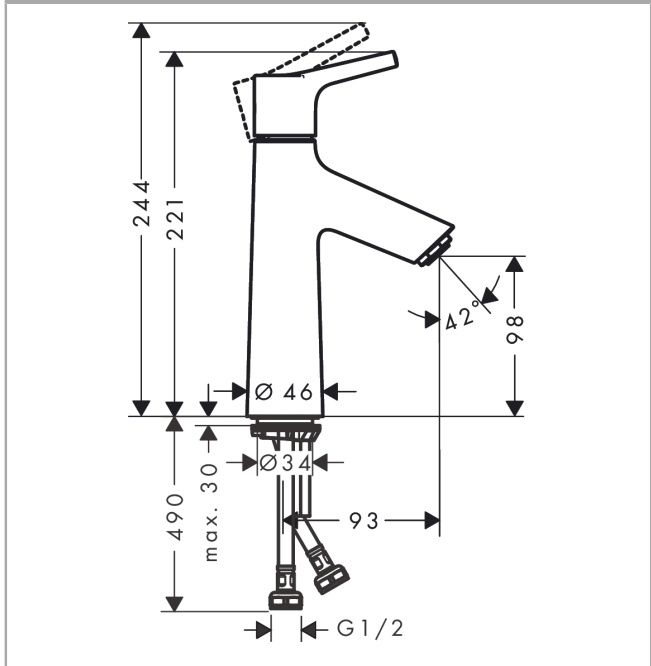

**Talis S**  
**Single lever basin mixer 100 without waste set**  
 Surfaces: **Chrome** Article Number: **72021003**

Description

Technology

Product image

Scale drawing

Flowchart