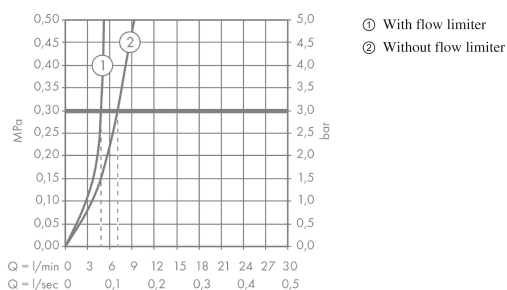

Talis E

Single lever basin mixer 240 without waste set

Surfaces: **Matt Black** Article Number: **71717670**

Description

product features

- ComfortZone 240
- projection: 183 mm
- spout height: 234 mm
- spray type: normal spray
- maximum flow rate at 3 bar: 5 l/min
- ceramic cartridge
- temperature limitation adjustable
- suitable for continuous flow water heaters
- connection type: G 3/8 connections
- connection dimension: DN15

Technology

Design awards

Product image

Scale drawing

Flowchart