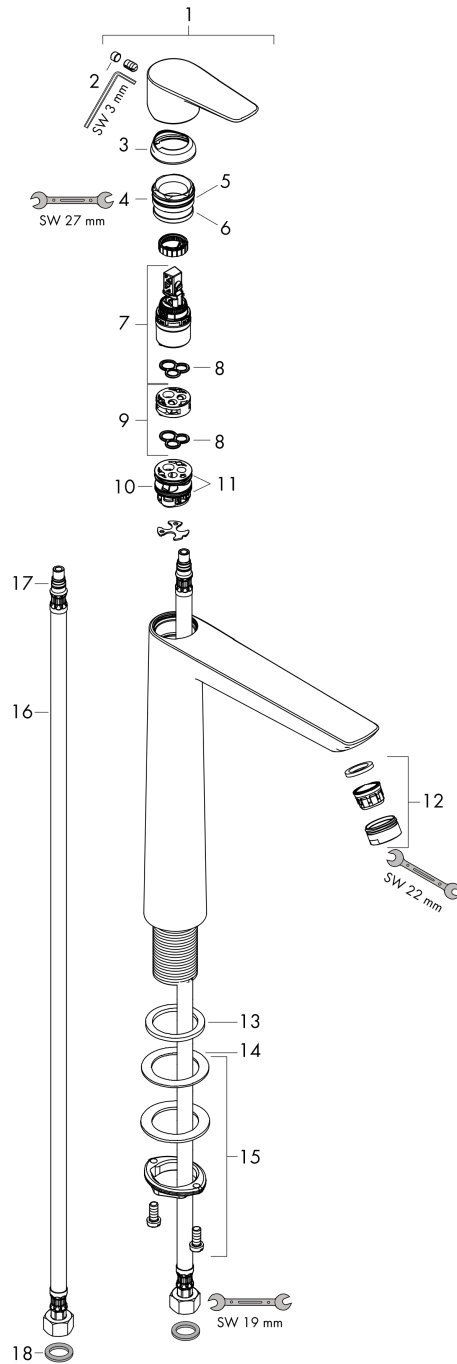

##### product features

- ComfortZone 240
- projection: 183 mm
- spout height: 234 mm
- spray type: normal spray
- maximum flow rate at 3 bar: 5 l/min
- ceramic cartridge
- temperature limitation adjustable
- suitable for continuous flow water heaters
- connection type: G 3/8 connections
- connection dimension: DN15

#### Scale drawing

#### Flowchart

**Talis E**  
**Single lever basin mixer 240 without waste set**  
 Surfaces: **Matt Black** Article Number: **71717670**

**Exploded Drawing**

Year of production: >06/20

**Talis E****Single lever basin mixer 240 without waste set**Surfaces: **Matt Black** Article Number: **71717670****Spare part list**

Year of production: &gt;06/20

Pos.	Description	Article Number	Price	PU
1	handle	92687670	€ 67,00	1
2	screw cover	95704000	€ 3,21	1
3	flange	92625670	€ 42,36	1
4	nut	92689000	€ 22,37	1
5	O-ring 25x1,5	98146000	€ 3,21	1
6	O-ring 27x1,5	92527000	€ 11,31	1
7	cartridge, assy	97685000	€ 57,12	1
8	seal	98865000	€ 28,20	1
9	adapter for cartridge	92628000	€ 18,33	1
10	adapter for cartridge	98866000	€ 28,20	1
11	O-ring 23x2	98398000	€ 3,21	1
12	aerator M24x1 (5 l/min)	13185670	€ 27,49	1
13	flat seal	98749000	€ 5,24	1
14	lever collar	97548000	€ 3,21	1
15	fixing set (Ø 32)	13961000	€ 22,37	1
16	connection hose 600 mm M8x0,75 G3/8	96556000	€ 22,37	1
17	O-ring 7x1,5	98422000	€ 3,21	1
18	sealing set	95581000	€ 5,24	1
a	fixation extension 35 mm	13898000	€ 70,57	1