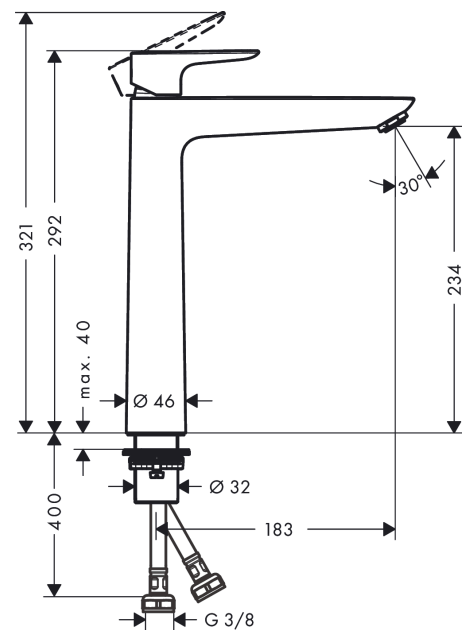

##### product features

- ComfortZone 240
- projection: 183 mm
- spout height: 234 mm
- spray type: normal spray
- maximum flow rate at 3 bar: 5 l/min
- ceramic cartridge
- temperature limitation adjustable
- suitable for continuous flow water heaters
- connection type: G 3/8 connections
- connection dimension: DN15

#### Scale drawing

Year of production: &gt;06/20

Pos.	Description	Article Number	Price	PU
1	handle	92687670	€ 67,00	1
2	screw cover	95704000	€ 3,21	1
3	flange	92625670	€ 42,36	1
4	nut	92689000	€ 22,37	1
5	O-ring 25x1,5	98146000	€ 3,21	1
6	O-ring 27x1,5	92527000	€ 11,31	1
7	cartridge, assy	97685000	€ 57,12	1
8	seal	98865000	€ 28,20	1
9	adapter for cartridge	92628000	€ 18,33	1
10	adapter for cartridge	98866000	€ 28,20	1
11	O-ring 23x2	98398000	€ 3,21	1
12	aerator M24x1 (5 l/min)	13185670	€ 27,49	1
13	flat seal	98749000	€ 5,24	1
14	lever collar	97548000	€ 3,21	1
15	fixing set (Ø 32)	13961000	€ 22,37	1
16	connection hose 600 mm M8x0,75 G3/8	96556000	€ 22,37	1
17	O-ring 7x1,5	98422000	€ 3,21	1
18	sealing set	95581000	€ 5,24	1
a	fixation extension 35 mm	13898000	€ 70,57	1