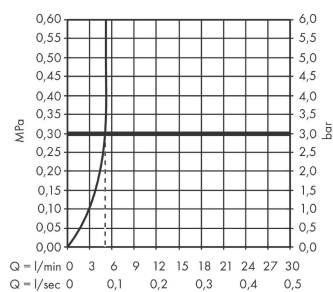

Talis E

Single lever basin mixer 110 without waste set

Surfaces: **Brushed Bronze** Article Number: **71712140**

Description

product features

- ComfortZone 110
- projection: 112 mm
- spout height: 104 mm
- maximum flow rate at 3 bar: 5 l/min
- ceramic cartridge
- temperature limitation adjustable
- suitable for continuous flow water heaters
- connection type: G 3/8 connections
- connection dimension: DN15

Technology

Design awards

Product image

Scale drawing

Flowchart