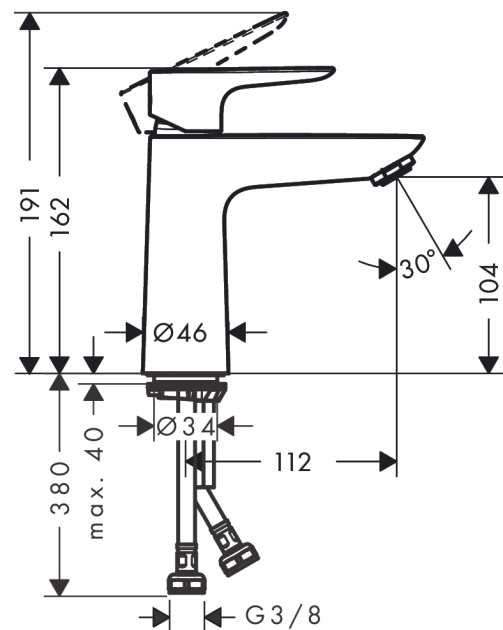

Scale drawing