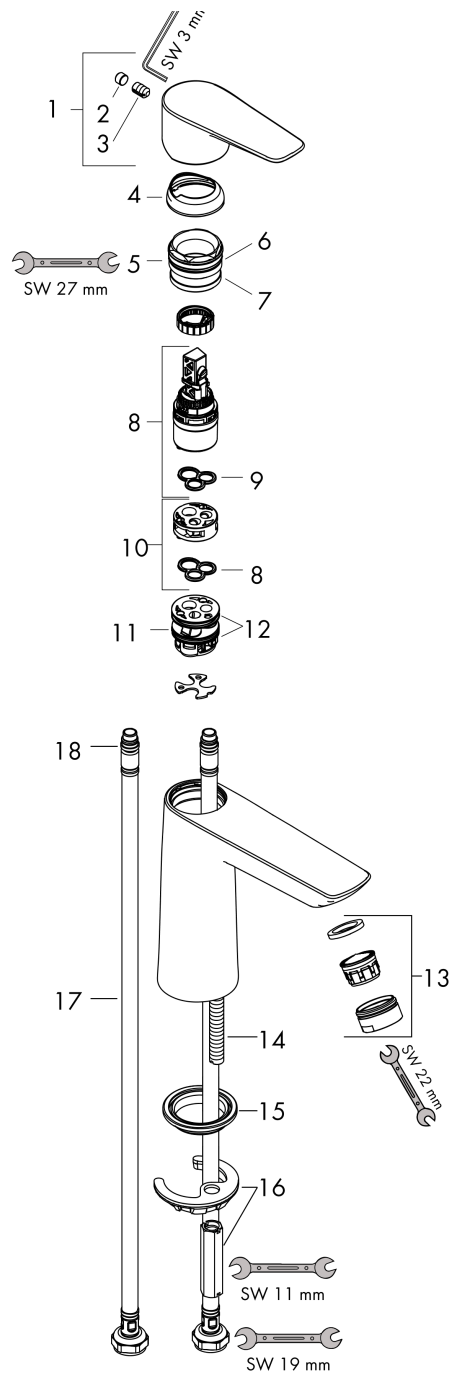

#### Scale drawing

#### Flowchart

**Talis E**  
**Single lever basin mixer 110 without waste set**  
 Surfaces: **Brushed Bronze** Article Number: **71712140**

**Exploded Drawing**

Year of production: >06/20

**Talis E****Single lever basin mixer 110 without waste set**Surfaces: **Brushed Bronze** Article Number: **71712140****Spare part list**

Year of production: &gt;06/20

| Pos. | Description                         | Article Number | Price   | PU |
|------|-------------------------------------|----------------|---------|----|
| 1    | handle                              | 92687140       | € 67,00 | 1  |
| 2    | hollow set screw M6x10 DIN 916      | 96029000       | € 3,21  | 1  |
| 3    | screw cover                         | 95704000       | € 3,21  | 1  |
| 4    | flange                              | 92625140       | € 42,36 | 1  |
| 5    | nut                                 | 92689000       | € 22,37 | 1  |
| 6    | O-ring 25x1,5                       | 98146000       | € 3,21  | 1  |
| 7    | O-ring 27x1,5                       | 92527000       | € 11,31 | 1  |
| 8    | cartridge, assy                     | 97685000       | € 57,12 | 1  |
| 9    | seal                                | 98865000       | € 28,20 | 1  |
| 10   | adapter for cartridge               | 92628000       | € 18,33 | 1  |
| 11   | adapter for cartridge               | 98866000       | € 28,20 | 1  |
| 12   | O-ring 23x2                         | 98398000       | € 3,21  | 1  |
| 13   | aerator M24x1 (5 l/min)             | 13185140       | € 26,89 | 1  |
| 14   | screw M8 x 68                       | 97736000       | € 5,24  | 1  |
| 15   | seal                                | 97608000       | € 5,24  | 1  |
| 16   | fixing set                          | 96016000       | € 28,20 | 1  |
| 17   | connection hose 450 mm M8x0,75 G3/8 | 97206000       | € 28,20 | 1  |
| 18   | O-ring 6,6x1,6                      | 93019000       | € 3,21  | 1  |