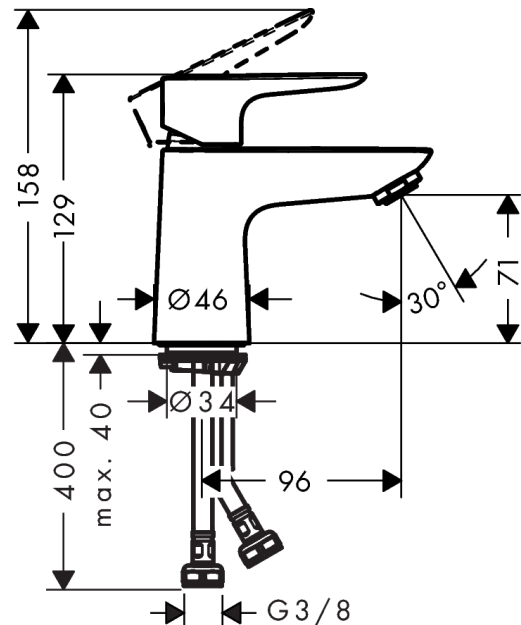

##### product features

- ComfortZone 80
- projection: 96 mm
- spout height: 71 mm
- spray type: normal spray
- maximum flow rate at 3 bar: 5 l/min
- ceramic cartridge
- temperature limitation adjustable
- suitable for continuous flow water heaters
- connection type: G 3/8 connections
- connection dimension: DN15

#### Scale drawing