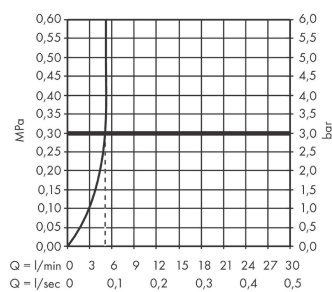

Vernis Shape

Single lever basin mixer 100 with isolated water conduction without waste set

Surfaces: **Chrome** Article Number: **71569000**

Description

product features

- ComfortZone 100
- projection: 110 mm
- spout height: 95 mm
- spray type: normal spray
- maximum flow rate at 3 bar: 5 l/min
- ceramic cartridge
- temperature limitation adjustable
- with isolated water conduction - without contact with nickel and lead
- suitable for continuous flow water heaters
- connection type: G 3/8 connections
- connection dimension: DN15

Technology

Certificates

Product image

Scale drawing

Flowchart

Vernis Shape

Single lever basin mixer 100 with isolated water conduction without waste set

Surfaces: **Chrome** Article Number: **71569000**

Exploded Drawing

Year of production: >04/21

Vernis Shape**Single lever basin mixer 100 with isolated water conduction without waste set**Surfaces: **Chrome** Article Number: **71569000****Spare part list**