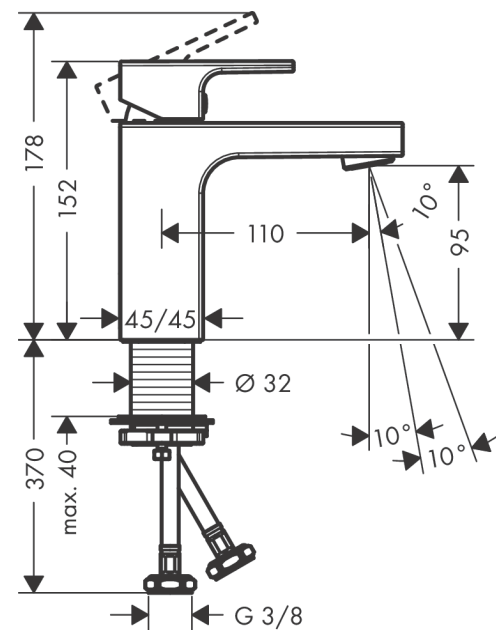

Vernis Shape

Single lever basin mixer 100 with isolated water conduction without waste set

Surfaces: **Chrome** Article Number: **71569000**

Description

product features

- ComfortZone 100
- projection: 110 mm
- spout height: 95 mm
- spray type: normal spray
- maximum flow rate at 3 bar: 5 l/min
- ceramic cartridge
- temperature limitation adjustable
- with isolated water conduction - without contact with nickel and lead
- suitable for continuous flow water heaters
- connection type: G 3/8 connections
- connection dimension: DN15

Technology

Certificates

Product image

Scale drawing

Flowchart

Vernis Shape

Single lever basin mixer 100 with isolated water conduction without waste set

Surfaces: **Chrome** Article Number: **71569000**

Exploded Drawing

Year of production: >04/21

Vernis Shape**Single lever basin mixer 100 with isolated water conduction without waste set**Surfaces: **Chrome** Article Number: **71569000****Spare part list**

Year of production: >04/21

Pos.	Description	Article Number	Price	PU
1	handle	93684000	€ 28,20	1
2	screw cover	96338000	€ 3,21	1
3	flange	93680000	€ 22,37	1
4	nut	93686000	€ 22,37	1
5	cartridge, assy	97685000	€ 57,12	1
6	locking screw for handle	95140000	€ 5,24	1
7	seal	98865000	€ 28,20	1
8	aerator swivelling M24x1 (5 l/min)	93834000	€ 18,33	1
9	seal	93687000	€ 3,21	1
10	fixing set (Ø 32)	13961000	€ 22,37	1
11	lever collar	97548000	€ 3,21	1
12	connection hose 450 mm M8x0,75 G3/8	97206000	€ 28,20	1
13	O-ring 7x1,5	98422000	€ 3,21	1
a	fixation extension 35 mm	13898000	€ 70,57	1