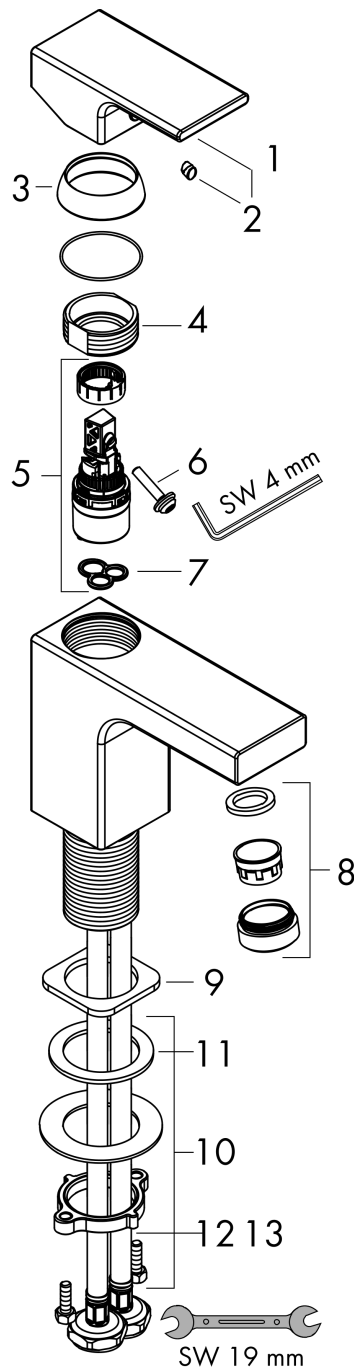

Vernis Shape

Single lever basin mixer 100 with isolated water conduction without waste set

Surfaces: **Chrome** Article Number: **71569000**

Description

product features

- ComfortZone 100
- projection: 110 mm
- spout height: 95 mm
- spray type: normal spray
- maximum flow rate at 3 bar: 5 l/min
- ceramic cartridge
- temperature limitation adjustable
- with isolated water conduction - without contact with nickel and lead
- suitable for continuous flow water heaters
- connection type: G 3/8 connections
- connection dimension: DN15

Technology

Certificates

Product image

Scale drawing

Flowchart

Vernis Shape

Single lever basin mixer 100 with isolated water conduction without waste set

Surfaces: **Chrome** Article Number: **71569000**

Exploded Drawing

Year of production: >04/21

Vernis Shape**Single lever basin mixer 100 with isolated water conduction without waste set**Surfaces: **Chrome** Article Number: **71569000****Spare part list**

Year of production: >04/21

Pos.	Description	Article Number	Price	PU
1	handle	93684000	€ 28,20	1
2	screw cover	96338000	€ 3,21	1
3	flange	93680000	€ 22,37	1
4	nut	93686000	€ 22,37	1
5	cartridge, assy	97685000	€ 57,12	1
6	locking screw for handle	95140000	€ 5,24	1
7	seal	98865000	€ 28,20	1
8	aerator swivelling M24x1 (5 l/min)	93834000	€ 18,33	1
9	seal	93687000	€ 3,21	1
10	fixing set (Ø 32)	13961000	€ 22,37	1
11	lever collar	97548000	€ 3,21	1
12	connection hose 450 mm M8x0,75 G3/8	97206000	€ 28,20	1
13	O-ring 7x1,5	98422000	€ 3,21	1
a	fixation extension 35 mm	13898000	€ 70,57	1