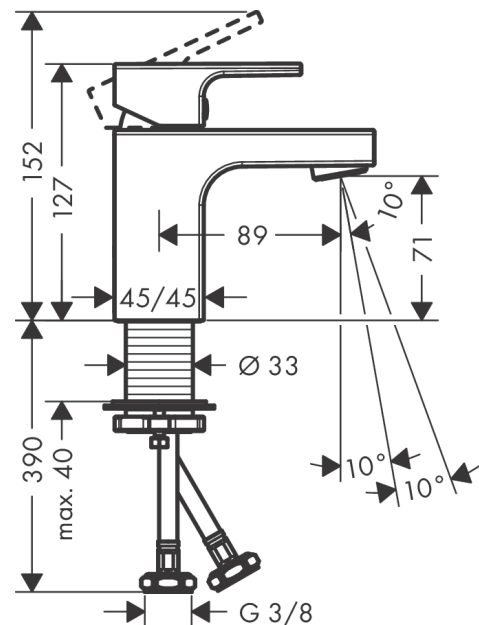

Vernis Shape

Single lever basin mixer 70 with isolated water conduction without waste set

Surfaces: **Matt Black** Article Number: **71567670**

Description

product features

- ComfortZone 70
- projection: 89 mm
- spout height: 71 mm
- spray type: normal spray
- swiveling spray former
- maximum flow rate at 3 bar: 5 l/min
- ceramic cartridge
- temperature limitation adjustable
- with isolated water conduction - without contact with nickel and lead
- suitable for continuous flow water heaters
- connection type: G 3/8 connections
- connection dimension: DN15

Technology

Certificates

Product image

Scale drawing

Flowchart