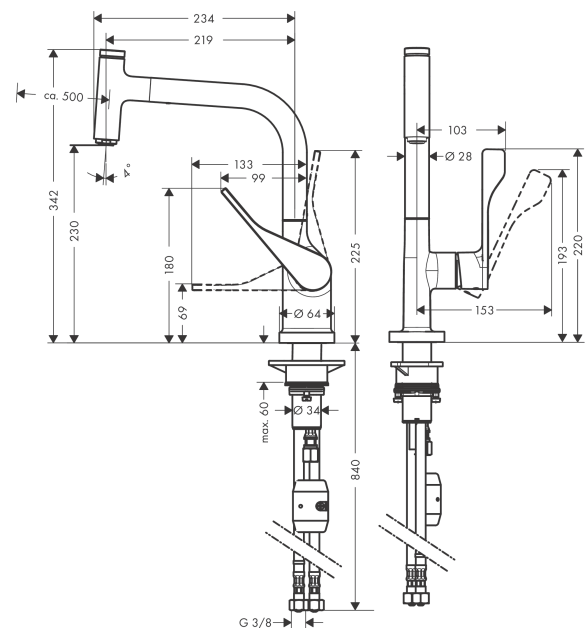

Scale drawing