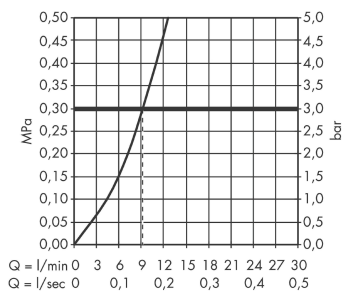

AXOR Citterio
Single lever kitchen mixer Select 230 with pull-out spout
 Surfaces: **Chrome** Article Number: **39861000**

product features

- ComfortZone 230
- swivel range adjustable in 2 steps to 110° or 150°
- normal spray
- Select button for a comfortable start/stop of the water flow
- MagFit magnetic shower support
- connection dimension: DN15
- maximum flow rate at 3 bar: 9 l/min
- ceramic cartridge
- connection type: G 3/8 connections
- temperature limitation adjustable
- integrated non-return valve
- suitable for continuous flow water heaters
- extension length up to 50 cm

Technology

Certificates

Product image

Scale drawing

AXOR Citterio
Single lever kitchen mixer Select 230 with pull-out spout
Surfaces: **Chrome** Article Number: **39861000**

Flowchart

AXOR Citterio
Single lever kitchen mixer Select 230 with pull-out spout
 Surfaces: **Chrome** Article Number: **39861000**