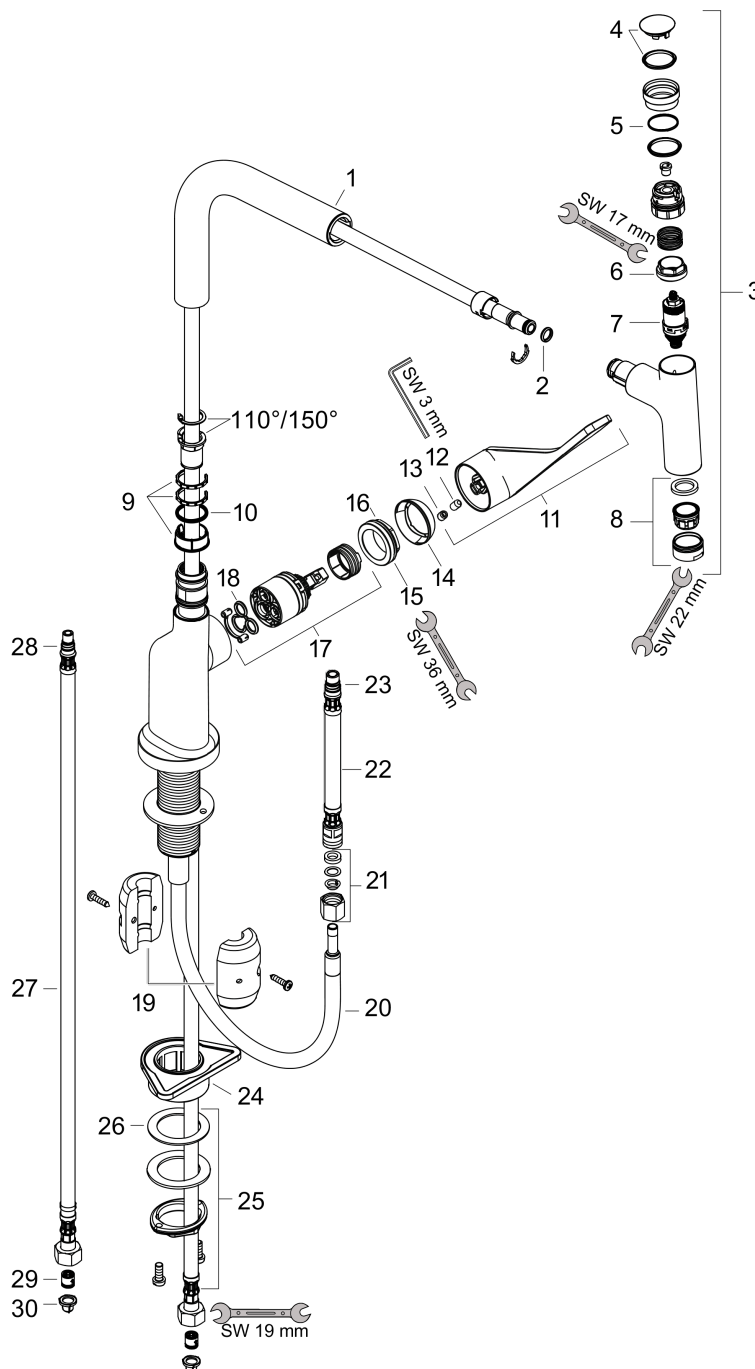

AXOR Citterio
Single lever kitchen mixer Select 230 with pull-out spout
 Surfaces: **Chrome** Article Number: **39861000**

product features

- ComfortZone 230
- swivel range adjustable in 2 steps to 110° or 150°
- normal spray
- Select button for a comfortable start/stop of the water flow
- MagFit magnetic shower support
- connection dimension: DN15
- maximum flow rate at 3 bar: 9 l/min
- ceramic cartridge
- connection type: G 3/8 connections
- temperature limitation adjustable
- integrated non-return valve
- suitable for continuous flow water heaters
- extension length up to 50 cm

Exploded Drawing

Year of production: >06/19

AXOR Citterio
Single lever kitchen mixer Select 230 with pull-out spout
 Surfaces: **Chrome** Article Number: **39861000**

Spare part list

Year of production: >06/19

Pos.		Article Number	Price	PU
1	spout cpl.	92583000	€ 70,57	1
2	O-ring 8x2	98112000	€ 3,21	1
3	handspray	92570000	€ 249,90	1
4	cover	92566000	€ 13,92	1
5	O-Ring 14x1,5	98201000	€ 3,21	1
6	nut	92567000	€ 18,33	1
7	shut off unit	98463000	€ 44,63	1
8	aerator M24x1 (15 l/min)	13913000	-	1
9	set of lever collars	98365000	€ 8,45	1
10	O-ring 21x2,5	98211000	€ 3,21	1
11	handle	39891000	€ 100,44	1
12	hollow set screw M6x10 DIN 916	96029000	€ 3,21	1
13	screw cover	96338000	€ 3,21	1
14	flange	98603000	€ 22,37	1
15	nut	96461000	€ 28,20	1
16	O-Ring 32x2	98193000	€ 3,21	1
17	cartridge, assy	92730000	€ 57,12	1
18	seal	95008000	€ 8,45	1
19	weight	92500000	€ 35,94	1
20	hose 1,50 m	92569000	€ 70,57	1
21	squeezing connection	96099000	€ 8,45	1
22	connection hose 600 mm M10x1	92568000	€ 57,12	1
23	O-ring 8x1,75	97827000	€ 3,21	1
24	support	97523000	€ 5,24	1
25	fixing set (Ø 34)	95049000	€ 13,92	1
26	lever collar	97548000	€ 3,21	1
27	connection hose 900 mm M8x0,75 G3/8	95372000	€ 28,20	1
28	O-ring 7x1,5	98422000	€ 3,21	1
29	non return valve DW 10	96456000	€ 8,45	1
30	filter packing	95291000	€ 11,31	1