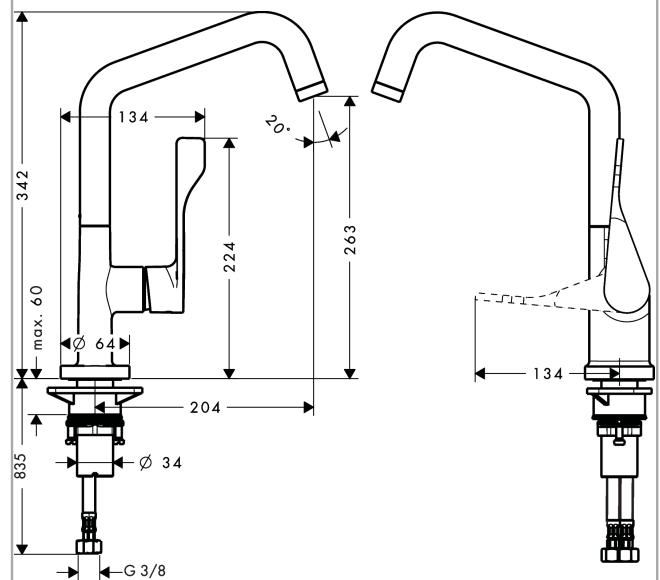

AXOR Citterio
Single lever kitchen mixer 260 with swivel spout
 Surfaces: **Chrome** Article Number: **39850000**

product features

- ComfortZone 260
- swivel range adjustable in 3 steps 110°, 150° or 360°
- normal spray
- connection dimension: DN15
- maximum flow rate at 3 bar: 12 l/min
- ceramic cartridge
- connection type: G 3/8 connections
- temperature limitation adjustable
- integrated non-return valve
- suitable for continuous flow water heaters

Technology

Certificates

Product image

Scale drawing

AXOR Citterio
Single lever kitchen mixer 260 with swivel spout
Surfaces: **Chrome** Article Number: **39850000**

Flowchart

AXOR Citterio
Single lever kitchen mixer 260 with swivel spout
 Surfaces: **Chrome** Article Number: **39850000**

Spare part list

Year of production: >10/10

Pos.		Article Number	Price	PU
1	handle	39891000	€ 100,44	1
2	screw cover	96338000	€ 3,21	1
3	hollow set screw M6x10 DIN 916	96029000	€ 3,21	1
4	flange	98603000	€ 22,37	1
5	nut	96461000	€ 28,20	1
6	O-Ring 32x2	98193000	€ 3,21	1
7	cartridge, assy	92730000	€ 57,12	1
8	seal	95008000	€ 8,45	1
9	spout cpl.	98604000	€ 162,08	1
10	aerator M24x1 (15 l/min)	97691000	€ 44,63	1
11	set of locating rings (110° / 150°)	98486000	€ 13,92	1
12	sealing set	92646000	€ 18,33	1
13	O-Ring 14x2,5	98189000	€ 3,21	1
14	screw	97662000	€ 8,45	1
15	axialring	97558000	€ 3,21	1
16	sealing washer	97825000	€ 3,21	1
17	support	97523000	€ 5,24	1
18	fixing set (Ø 34)	95049000	€ 13,92	1
19	lever collar	97548000	€ 3,21	1
20	connection hose 900 mm M8x0,75 G3/8	96316000	€ 35,94	1
21	O-ring 7x1,5	98422000	€ 3,21	1
22	sealing set	95581000	€ 5,24	1