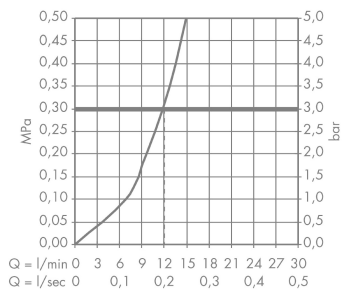

AXOR Citterio
Single lever kitchen mixer 260 with swivel spout
 Surfaces: **Chrome** Article Number: **39850000**

product features

- ComfortZone 260
- swivel range adjustable in 3 steps 110°, 150° or 360°
- normal spray
- connection dimension: DN15
- maximum flow rate at 3 bar: 12 l/min
- ceramic cartridge
- connection type: G 3/8 connections
- temperature limitation adjustable
- integrated non-return valve
- suitable for continuous flow water heaters

Technology

Certificates

Product image

Scale drawing

AXOR Citterio
Single lever kitchen mixer 260 with swivel spout
Surfaces: **Chrome** Article Number: **39850000**

Flowchart

AXOR Citterio
Single lever kitchen mixer 260 with swivel spout
 Surfaces: **Chrome** Article Number: **39850000**