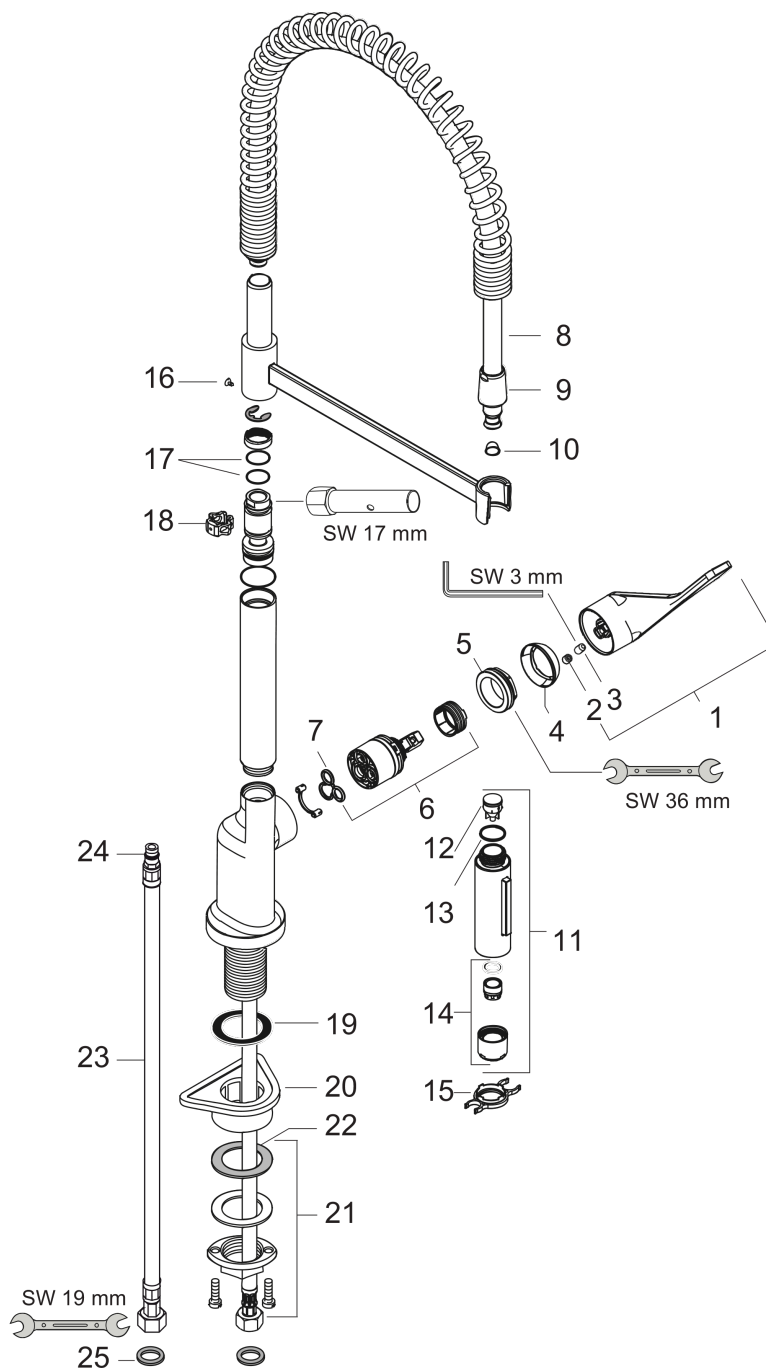

### product features

- ComfortZone 230
- swivel range 360°
- normal and spray jet
- lockable shower spray, spray returns through pressing spray diverter
- connection dimension: DN15
- maximum flow rate at 3 bar: 9 l/min
- ceramic cartridge
- connection type: G 3/8 connections
- temperature limitation adjustable
- integrated non-return valve
- suitable for continuous flow water heaters

### Scale drawing

**AXOR Citterio**  
**Single lever kitchen mixer 230 Semi-Pro**  
 Surfaces: **Chrome** Article Number: **39840000**

## Exploded Drawing

Year of production: >02/12

**AXOR Citterio**  
**Single lever kitchen mixer 230 Semi-Pro**  
 Surfaces: **Chrome** Article Number: **39840000**

## Spare part list

Year of production: >02/12

Pos.		Article Number	Price	PU
1	handle	39891000	€ 100,44	1
2	screw cover	96338000	€ 3,21	1
3	hollow set screw M6x10 DIN 916	96029000	€ 3,21	1
4	flange	98603000	€ 22,37	1
5	nut	96461000	€ 28,20	1
6	cartridge, assy	92730000	€ 57,12	1
7	seal	95008000	€ 8,45	1
8	shower hose	97475000	€ 70,57	1
9	nut	92757000	€ 13,92	1
10	filter	97735000	€ 3,21	1
11	handspray	95908000	€ 162,08	1
12	set of non return valves DW 15	97350000	€ 18,33	1
13	O-ring 18x1,5	98231000	€ 3,21	1
14	aerator laminar M22x1 (15 l/min)	95909000	€ 44,63	1
15	service tool	95910000	€ 8,45	1
16	screw	97662000	€ 8,45	1
17	O-ring 17x2,5	98387000	€ 3,21	1
18	axialring	97558000	€ 3,21	1
19	sealing washer	97825000	€ 3,21	1
20	support	97523000	€ 5,24	1
21	fixing set (Ø 34)	95049000	€ 13,92	1
22	lever collar	97548000	€ 3,21	1
23	connection hose 900 mm M8x0,75 G3/8	96316000	€ 35,94	1
24	O-ring 7x1,5	98422000	€ 3,21	1
25	sealing set	95581000	€ 5,24	1