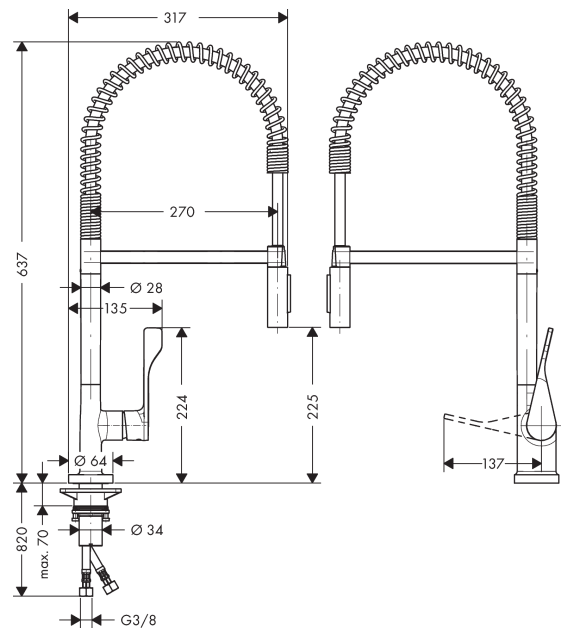

### product features

- ComfortZone 230
- swivel range 360°
- normal and spray jet
- lockable shower spray, spray returns through pressing spray diverter
- connection dimension: DN15
- maximum flow rate at 3 bar: 9 l/min
- ceramic cartridge
- connection type: G 3/8 connections
- temperature limitation adjustable
- integrated non-return valve
- suitable for continuous flow water heaters

### Scale drawing

**AXOR Citterio**  
**Single lever kitchen mixer 230 Semi-Pro**  
 Surfaces: **Chrome** Article Number: **39840000**

## Spare part list

Year of production: >02/12

Pos.		Article Number	Price	PU
1	handle	39891000	€ 100,44	1
2	screw cover	96338000	€ 3,21	1
3	hollow set screw M6x10 DIN 916	96029000	€ 3,21	1
4	flange	98603000	€ 22,37	1
5	nut	96461000	€ 28,20	1
6	cartridge, assy	92730000	€ 57,12	1
7	seal	95008000	€ 8,45	1
8	shower hose	97475000	€ 70,57	1
9	nut	92757000	€ 13,92	1
10	filter	97735000	€ 3,21	1
11	handspray	95908000	€ 162,08	1
12	set of non return valves DW 15	97350000	€ 18,33	1
13	O-ring 18x1,5	98231000	€ 3,21	1
14	aerator laminar M22x1 (15 l/min)	95909000	€ 44,63	1
15	service tool	95910000	€ 8,45	1
16	screw	97662000	€ 8,45	1
17	O-ring 17x2,5	98387000	€ 3,21	1
18	axialring	97558000	€ 3,21	1
19	sealing washer	97825000	€ 3,21	1
20	support	97523000	€ 5,24	1
21	fixing set (Ø 34)	95049000	€ 13,92	1
22	lever collar	97548000	€ 3,21	1
23	connection hose 900 mm M8x0,75 G3/8	96316000	€ 35,94	1
24	O-ring 7x1,5	98422000	€ 3,21	1
25	sealing set	95581000	€ 5,24	1