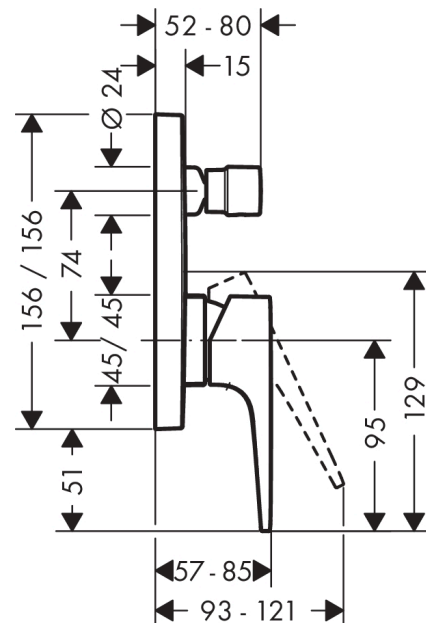

#### product features

- 2 functions
- flow rate upper outlet: 21 l/min
- flow rate lower outlet: 29 l/min
- ceramic cartridge
- temperature limitation adjustable
- diverter with automatic resetting
- with silencer
- connection type: basic set
- min. operating pressure: 1 bar
- max. operating pressure: 10 bar

### Scale drawing

### Spare part list

Year of production: >04/17

Pos.	Description	Article Number	Price	PU
1	handle	93075000	€ 57,12	1
2	screw cover	96338000	€ 3,21	1
3	diverter knob	98795000	€ 44,63	1
4	hollow set screw M4x10	97667000	€ 3,21	1
5	escutcheon 155 / 155 mm	93144000	€ 70,57	1
6	O-ring 23x3	98142000	€ 3,21	1
7	O-ring 54x3	98436000	€ 3,21	1
8	sleeve	93143000	€ 28,20	1
9	sleeve	98794000	€ 28,20	1
10	holder for escutcheon	98793000	€ 35,94	1
11	set of fixing screws	96454000	€ 8,45	1
12	nut	98796000	€ 35,94	1
13	O-ring 30x1,5	98433000	€ 3,21	1
14	O-ring 39x1,5	98400000	€ 3,21	1
15	cartridge, assy	92730000	€ 57,12	1
16	locking screw for handle	95140000	€ 5,24	1
17	seal	95008000	€ 8,45	1
18	selector assy	95014000	€ 57,12	1
19	O-ring 16x2,3	98207000	€ 3,21	1
20	O-ring 20x2,5	92602000	€ 5,24	1
21	set of screws	96525000	€ 8,45	1
22	O-ring 16x2	98133000	€ 3,21	1
23	noise reduction	94073000	€ 22,37	1
24	extension 25 mm	13595000	-	1
25	set of fixing screws	97747000	€ 3,21	1
26	extension 22 mm	13593000	€ 59,62	1
a	concealed item	01800180	-	1
b	adapter for exchanged connections	93181000	€ 249,90	1
c	spring for exchanged connections	96365000	€ 35,94	1