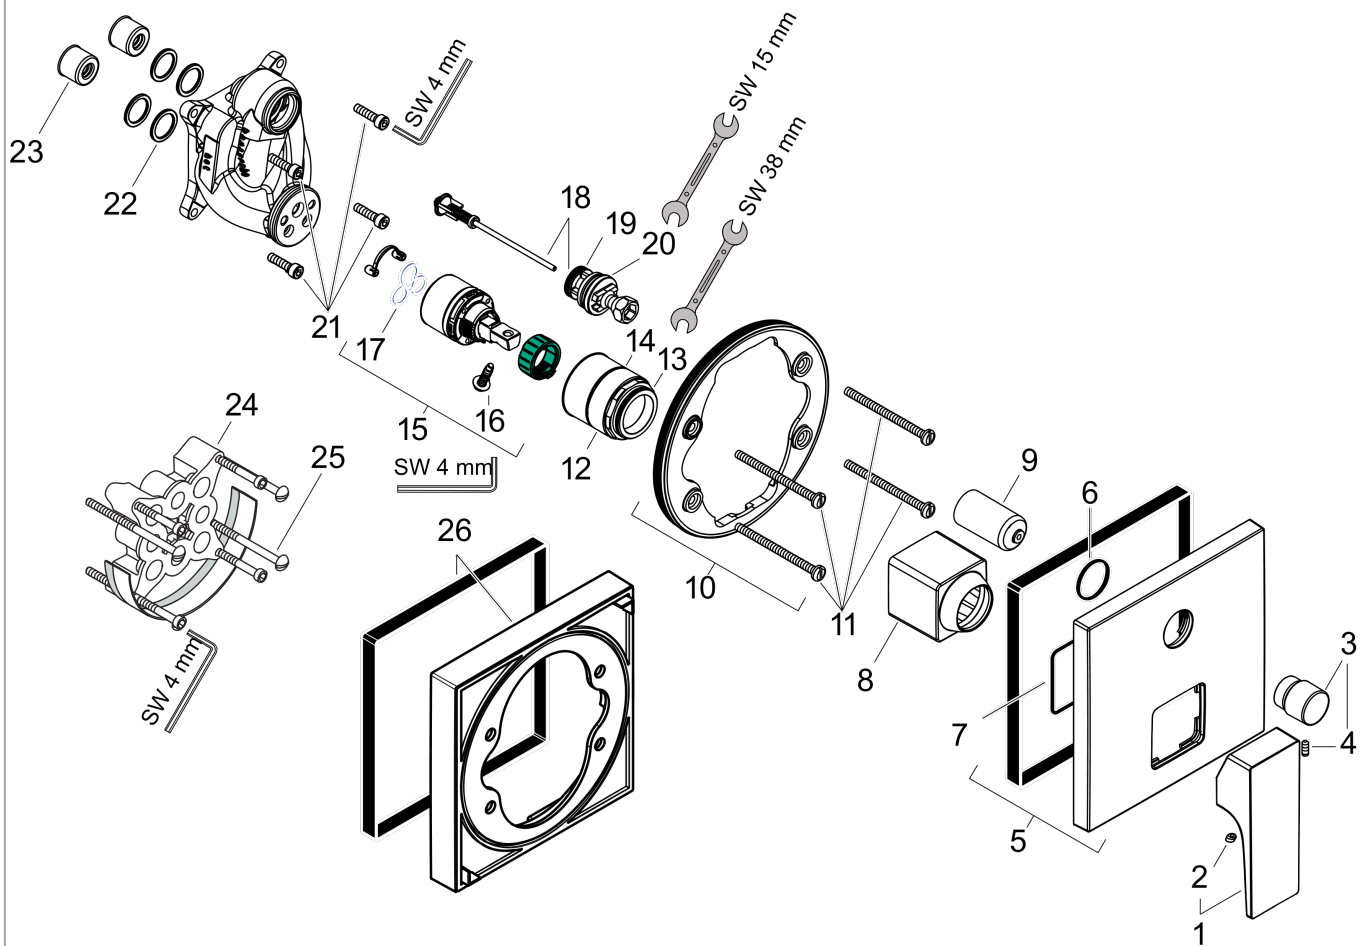

### Scale drawing

### Flowchart

**Metropol**

**Single lever bath mixer for concealed installation with lever handle for iBox universal**

Surfaces: **Chrome** Article Number: **32545000**

**Exploded Drawing**

Year of production: >04/17

### Spare part list

Year of production: >04/17

Pos.	Description	Article Number	Price	PU
1	handle	93075000	€ 57,12	1
2	screw cover	96338000	€ 3,21	1
3	diverter knob	98795000	€ 44,63	1
4	hollow set screw M4x10	97667000	€ 3,21	1
5	escutcheon 155 / 155 mm	93144000	€ 70,57	1
6	O-ring 23x3	98142000	€ 3,21	1
7	O-ring 54x3	98436000	€ 3,21	1
8	sleeve	93143000	€ 28,20	1
9	sleeve	98794000	€ 28,20	1
10	holder for escutcheon	98793000	€ 35,94	1
11	set of fixing screws	96454000	€ 8,45	1
12	nut	98796000	€ 35,94	1
13	O-ring 30x1,5	98433000	€ 3,21	1
14	O-ring 39x1,5	98400000	€ 3,21	1
15	cartridge, assy	92730000	€ 57,12	1
16	locking screw for handle	95140000	€ 5,24	1
17	seal	95008000	€ 8,45	1
18	selector assy	95014000	€ 57,12	1
19	O-ring 16x2,3	98207000	€ 3,21	1
20	O-ring 20x2,5	92602000	€ 5,24	1
21	set of screws	96525000	€ 8,45	1
22	O-ring 16x2	98133000	€ 3,21	1
23	noise reduction	94073000	€ 22,37	1
24	extension 25 mm	13595000	-	1
25	set of fixing screws	97747000	€ 3,21	1
26	extension 22 mm	13593000	€ 59,62	1
a	concealed item	01800180	-	1
b	adapter for exchanged connections	93181000	€ 249,90	1
c	spring for exchanged connections	96365000	€ 35,94	1