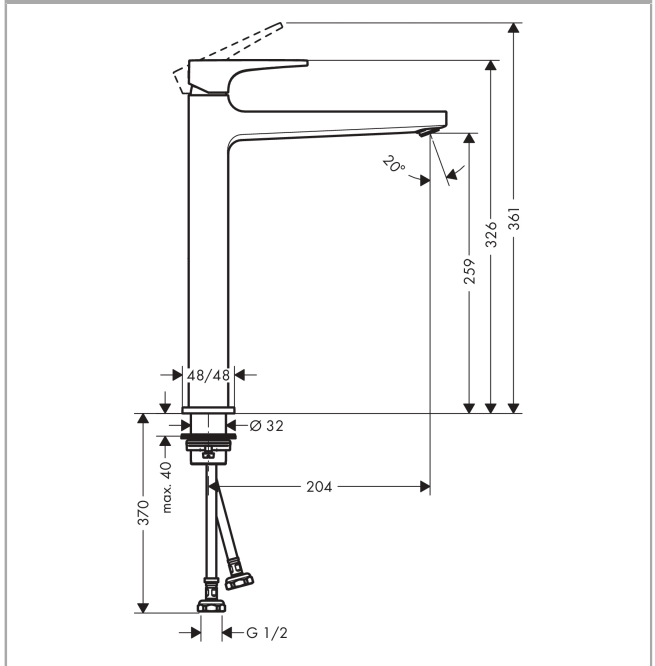

**Metropol**

**Single lever basin mixer 260 with lever handle for washbowls without waste set**

Surfaces: **Chrome** Article Number: **32513003**

**Description**

**Technology**

**Product image**

**Scale drawing**

**Flowchart**