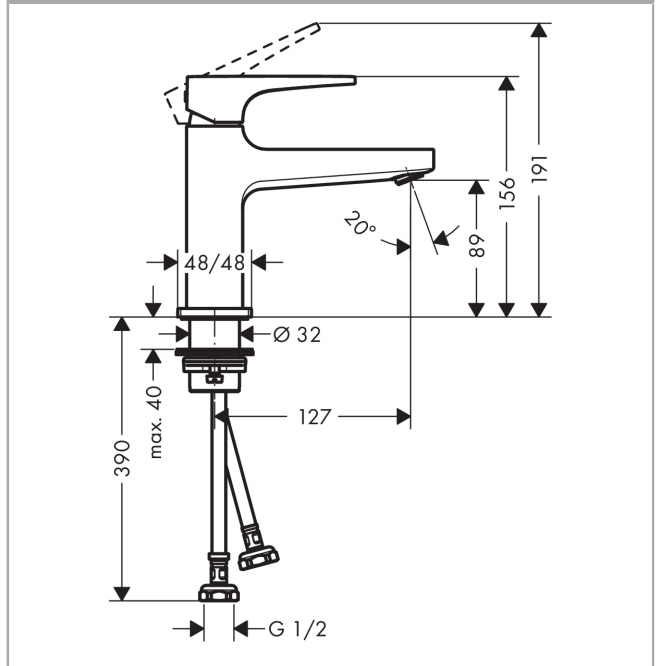

Metropol

Single lever basin mixer 100 with lever handle for hand washbasins without waste set

Surfaces: **Chrome** Article Number: **32500003**

Description

Technology

Product image

Scale drawing

Flowchart