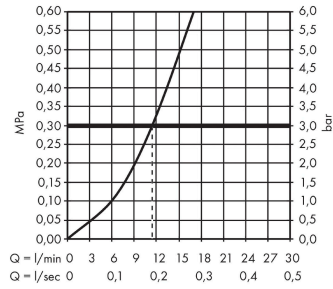

Focus M41

Single lever kitchen mixer 280, 1jet

Surfaces: **Chrome** Article Number: **31817000**

Flowchart