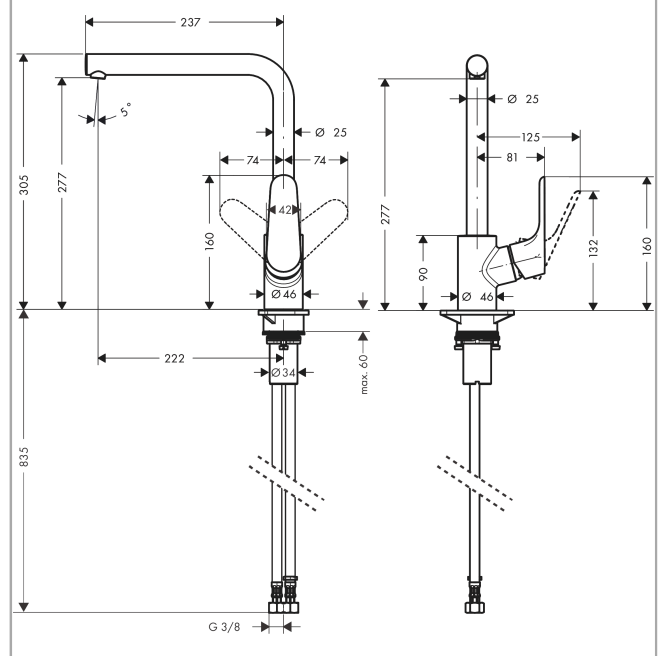

Focus M41

Single lever kitchen mixer 280, 1jet

Surfaces: **Chrome** Article Number: **31817000**

Description

product features

- handle can be positioned on the right or left
- ComfortZone 280
- swivel range adjustable in 3 steps 110°, 150° or 360°
- normal spray
- connection dimension: DN15
- maximum flow rate at 3 bar: 12 l/min
- ceramic cartridge
- connection type: G 3/8 connections
- temperature limitation adjustable
- suitable for continuous flow water heaters

Technology

Design awards

Certificates

Product image

Scale drawing

Focus M41

Single lever kitchen mixer 280, 1jet

Surfaces: **Chrome** Article Number: **31817000**

Flowchart

Focus M41

Single lever kitchen mixer 280, 1jet

Surfaces: **Chrome** Article Number: **31817000**

Exploded Drawing

Year of production: >07/13

Focus M41

Single lever kitchen mixer 280, 1jet

Surfaces: **Chrome** Article Number: **31817000**

Spare part list

Year of production: >07/13

Pos.	Description	Article Number	Price	PU
1	spout cpl.	98489000	€ 100,44	1
2	aerator M18x1 (15 l/min)	98490000	€ 18,33	1
3	set of locating rings (110° / 150°)	98486000	€ 13,92	1
4	sealing set	92646000	€ 18,33	1
5	O-Ring 14x2,5	98189000	€ 3,21	1
6	screw	97662000	€ 8,45	1
7	axialring	97558000	€ 3,21	1
8	handle	98460000	€ 57,12	1
9	screw cover	96338000	€ 3,21	1
10	flange	95498000	€ 8,45	1
11	nut	97209000	€ 13,92	1
12	O-Ring 32x2	98193000	€ 3,21	1
13	cartridge, assy	92730000	€ 57,12	1
14	locking screw for handle	95140000	€ 5,24	1
15	seal	95008000	€ 8,45	1
16	support	97523000	€ 5,24	1
17	fixing set (Ø 34)	95049000	€ 13,92	1
18	lever collar	97548000	€ 3,21	1
19	connection hose 900 mm M8x0,75 G3/8	98758000	€ 28,20	1
20	O-ring 7x1,5	98422000	€ 3,21	1
21	sealing set	95581000	€ 5,24	1
a	set of locating rings (60° / 80°)	92259000	€ 18,33	1