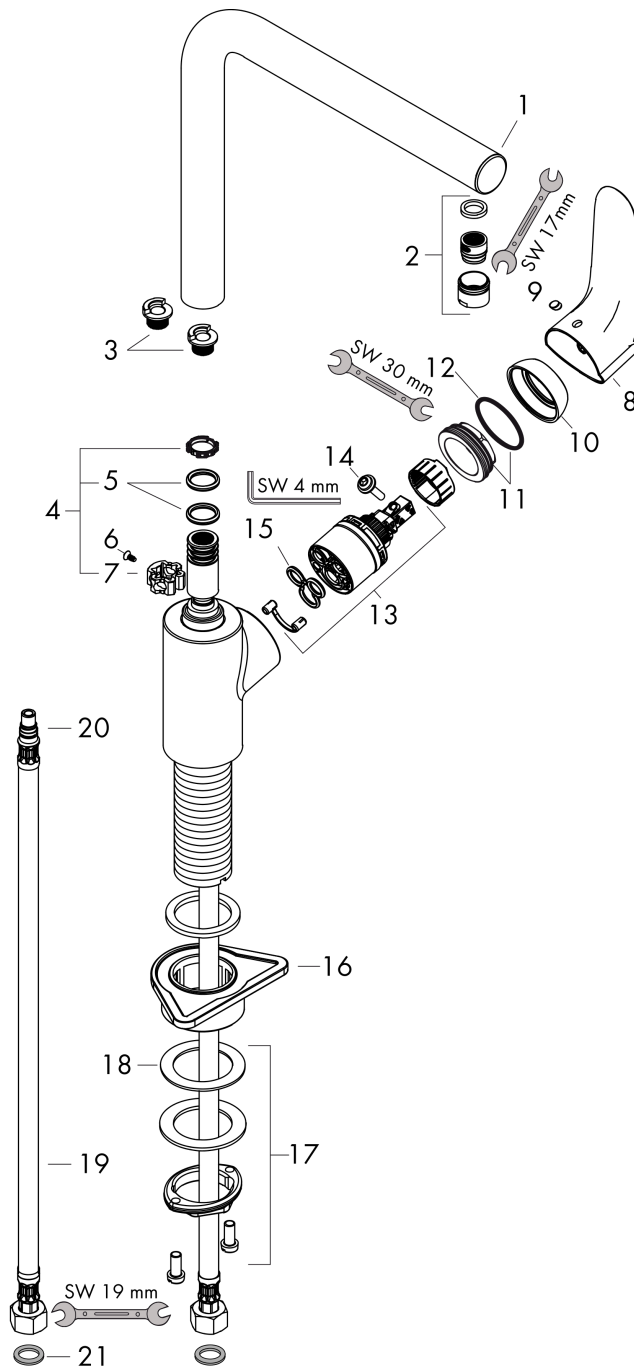

Focus M41

Single lever kitchen mixer 280, 1jet

Surfaces: **Chrome** Article Number: **31817000**

Description

product features

- handle can be positioned on the right or left
- ComfortZone 280
- swivel range adjustable in 3 steps 110°, 150° or 360°
- normal spray
- connection dimension: DN15
- maximum flow rate at 3 bar: 12 l/min
- ceramic cartridge
- connection type: G 3/8 connections
- temperature limitation adjustable
- suitable for continuous flow water heaters

Technology

Design awards

Certificates

Product image

Scale drawing

Focus M41

Single lever kitchen mixer 280, 1jet

Surfaces: **Chrome** Article Number: **31817000**

Flowchart

Focus M41

Single lever kitchen mixer 280, 1jet

Surfaces: **Chrome** Article Number: **31817000**

Exploded Drawing

Year of production: >07/13

Focus M41

Single lever kitchen mixer 280, 1jet

Surfaces: **Chrome** Article Number: **31817000**

Spare part list

Year of production: >07/13

Pos.	Description	Article Number	Price	PU
1	spout cpl.	98489000	€ 100,44	1
2	aerator M18x1 (15 l/min)	98490000	€ 18,33	1
3	set of locating rings (110° / 150°)	98486000	€ 13,92	1
4	sealing set	92646000	€ 18,33	1
5	O-Ring 14x2,5	98189000	€ 3,21	1
6	screw	97662000	€ 8,45	1
7	axialring	97558000	€ 3,21	1
8	handle	98460000	€ 57,12	1
9	screw cover	96338000	€ 3,21	1
10	flange	95498000	€ 8,45	1
11	nut	97209000	€ 13,92	1
12	O-Ring 32x2	98193000	€ 3,21	1
13	cartridge, assy	92730000	€ 57,12	1
14	locking screw for handle	95140000	€ 5,24	1
15	seal	95008000	€ 8,45	1
16	support	97523000	€ 5,24	1
17	fixing set (Ø 34)	95049000	€ 13,92	1
18	lever collar	97548000	€ 3,21	1
19	connection hose 900 mm M8x0,75 G3/8	98758000	€ 28,20	1
20	O-ring 7x1,5	98422000	€ 3,21	1
21	sealing set	95581000	€ 5,24	1
a	set of locating rings (60° / 80°)	92259000	€ 18,33	1