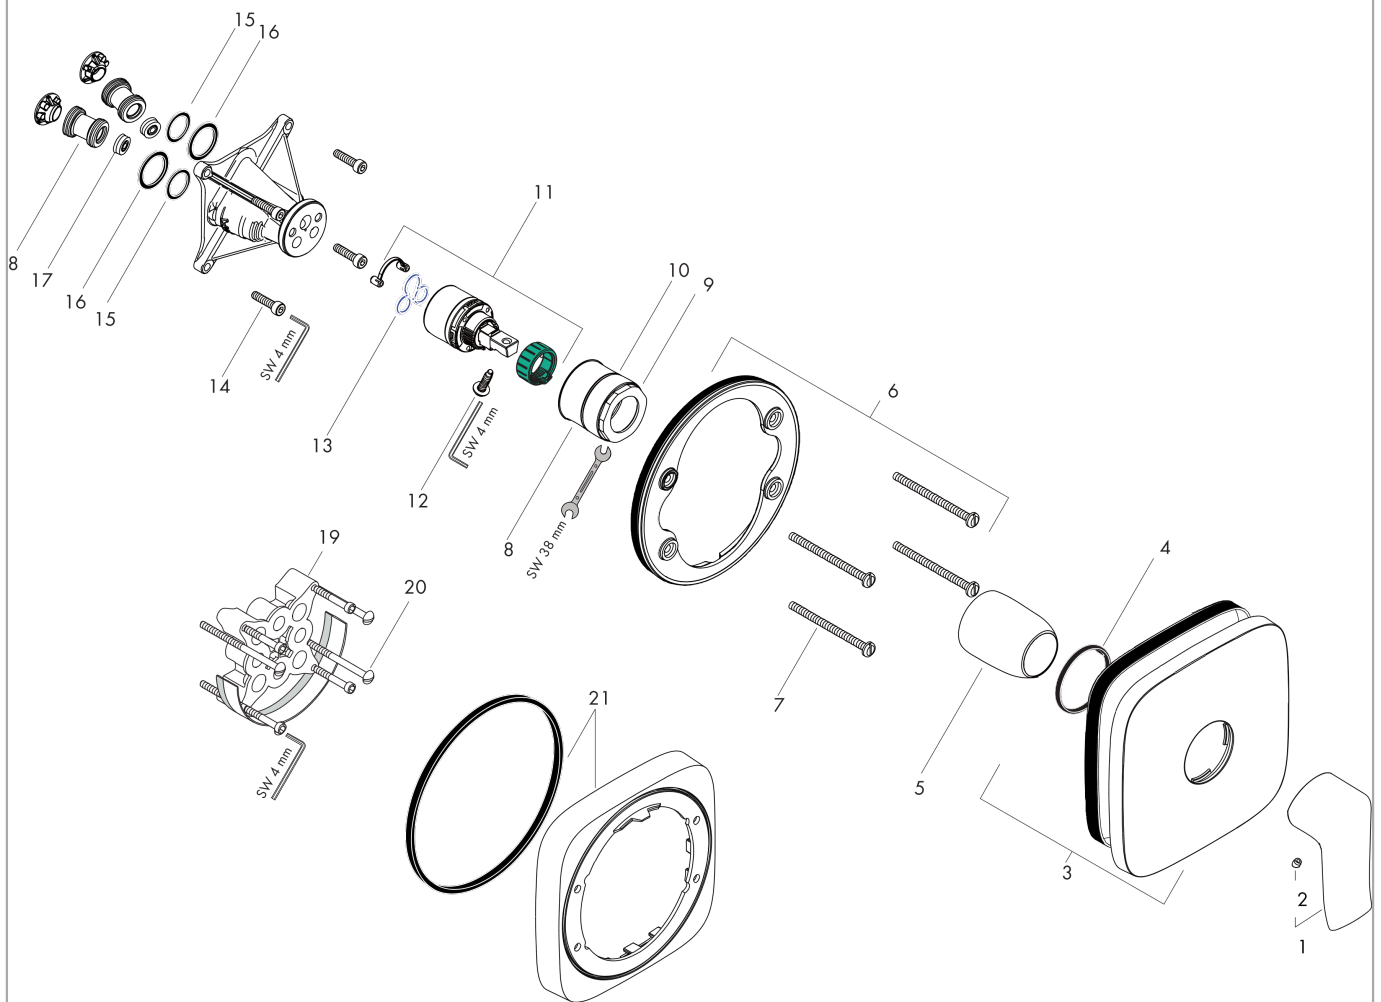

Metris

Single lever shower mixer for concealed installation for iBox universal

Surfaces: **Chrome** Article Number: **31456000**

Description

product features

- 1 function
- maximum flow rate at 3 bar: 29 l/min
- ceramic cartridge
- temperature limitation adjustable
- with silencer
- suitable for continuous flow water heaters
- connection type: basic set
- min. operating pressure: 1 bar
- max. operating pressure: 10 bar

Certificates

Product image

Scale drawing

Flowchart

Metris

Single lever shower mixer for concealed installation for iBox universal

Surfaces: **Chrome** Article Number: **31456000**

Exploded Drawing

Year of production: >08/19

Metris**Single lever shower mixer for concealed installation for iBox universal**Surfaces: **Chrome** Article Number: **31456000****Spare part list**

Year of production: >08/19

Pos.	Description	Article Number	Price	PU
1	handle	95519000	€ 35,94	1
2	screw cover	96338000	€ 3,21	1
3	escutcheon 155 / 155 mm	95276000	€ 57,12	1
4	O-ring 43x3	98418000	€ 3,21	1
5	sleeve	98790000	€ 28,20	1
6	holder for escutcheon	98793000	€ 35,94	1
7	set of fixing screws	96454000	€ 8,45	1
8	nut	98796000	€ 35,94	1
9	O-ring 30x1,5	98433000	€ 3,21	1
10	O-ring 39x1,5	98400000	€ 3,21	1
11	cartridge, assy	92730000	€ 57,12	1
12	locking screw for handle	95140000	€ 5,24	1
13	seal	95008000	€ 8,45	1
14	set of screws	96525000	€ 8,45	1
15	O-ring 16x2	98133000	€ 3,21	1
16	O-Ring 22x2	98185000	€ 3,21	1
17	flow limiter (22 l/min)	95884000	€ 11,31	1
18	noise reduction	94073000	€ 22,37	1
19	extension 25 mm	13595000	-	1
20	set of fixing screws	97747000	€ 3,21	1
21	extension 22 mm	15597000	-	1
a	concealed item	01800180	-	1