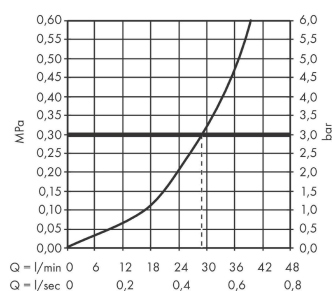

Metris

Single lever shower mixer for concealed installation for iBox universal

Surfaces: **Chrome** Article Number: **31456000**

Description

product features

- 1 function
- maximum flow rate at 3 bar: 29 l/min
- ceramic cartridge
- temperature limitation adjustable
- with silencer
- suitable for continuous flow water heaters
- connection type: basic set
- min. operating pressure: 1 bar
- max. operating pressure: 10 bar

Certificates

Product image

Scale drawing

Flowchart