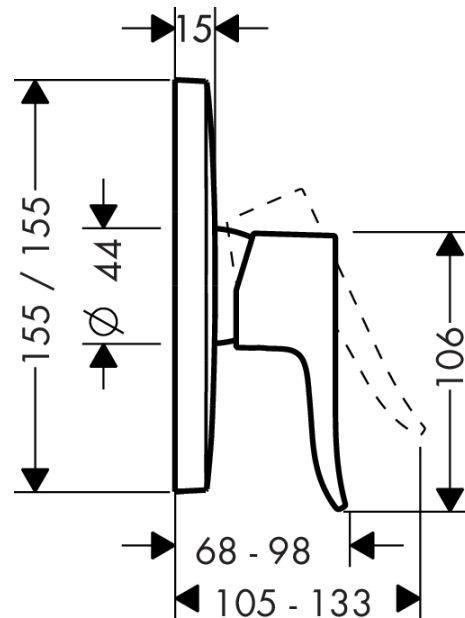

Metris

Single lever shower mixer for concealed installation for iBox universal

Surfaces: **Chrome** Article Number: **31456000**

Description

product features

- 1 function
- maximum flow rate at 3 bar: 29 l/min
- ceramic cartridge
- temperature limitation adjustable
- with silencer
- suitable for continuous flow water heaters
- connection type: basic set
- min. operating pressure: 1 bar
- max. operating pressure: 10 bar

Certificates

Product image

Scale drawing

Flowchart

Metris

Single lever shower mixer for concealed installation for iBox universal

Surfaces: **Chrome** Article Number: **31456000**

Exploded Drawing

Year of production: >08/19

Metris**Single lever shower mixer for concealed installation for iBox universal**Surfaces: **Chrome** Article Number: **31456000****Spare part list**

Year of production: >08/19

Pos.	Description	Article Number	Price	PU
1	handle	95519000	€ 35,94	1
2	screw cover	96338000	€ 3,21	1
3	escutcheon 155 / 155 mm	95276000	€ 57,12	1
4	O-ring 43x3	98418000	€ 3,21	1
5	sleeve	98790000	€ 28,20	1
6	holder for escutcheon	98793000	€ 35,94	1
7	set of fixing screws	96454000	€ 8,45	1
8	nut	98796000	€ 35,94	1
9	O-ring 30x1,5	98433000	€ 3,21	1
10	O-ring 39x1,5	98400000	€ 3,21	1
11	cartridge, assy	92730000	€ 57,12	1
12	locking screw for handle	95140000	€ 5,24	1
13	seal	95008000	€ 8,45	1
14	set of screws	96525000	€ 8,45	1
15	O-ring 16x2	98133000	€ 3,21	1
16	O-Ring 22x2	98185000	€ 3,21	1
17	flow limiter (22 l/min)	95884000	€ 11,31	1
18	noise reduction	94073000	€ 22,37	1
19	extension 25 mm	13595000	-	1
20	set of fixing screws	97747000	€ 3,21	1
21	extension 22 mm	15597000	-	1
a	concealed item	01800180	-	1