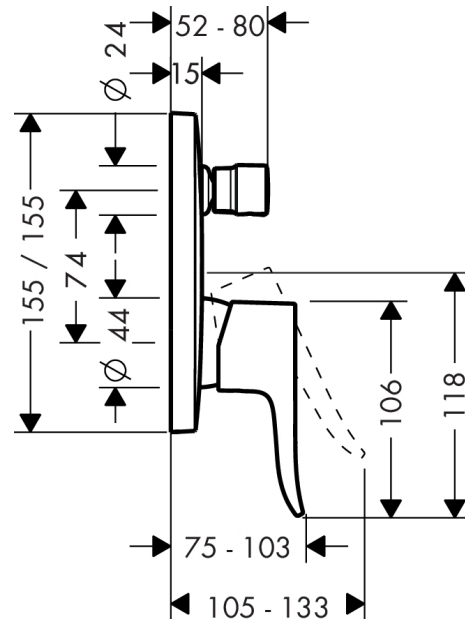

Metris

Single lever bath mixer for concealed installation for iBox universal

Surfaces: **Chrome** Article Number: **31454000**

Description

product features

- 2 functions
- flow rate upper outlet: 21 l/min
- flow rate lower outlet: 29 l/min
- ceramic cartridge
- temperature limitation adjustable
- diverter with automatic resetting
- with silencer
- connection type: basic set
- min. operating pressure: 1 bar
- max. operating pressure: 10 bar

Certificates

Product image

Scale drawing

Flowchart

- ① Shower outlet
- ② Tub outlet

Metris

Single lever bath mixer for concealed installation for iBox universal

Surfaces: **Chrome** Article Number: **31454000**

Exploded Drawing

Year of production: >01/16

Metris**Single lever bath mixer for concealed installation for iBox universal**Surfaces: **Chrome** Article Number: **31454000****Spare part list**

Year of production: >01/16

Pos.	Description	Article Number	Price	PU
1	handle	95519000	€ 35,94	1
2	screw cover	96338000	€ 3,21	1
3	diverter knob	98795000	€ 44,63	1
4	hollow set screw M4x10	97667000	€ 3,21	1
5	escutcheon 155 / 155 mm	95275000	€ 57,12	1
6	O-ring 43x3	98418000	€ 3,21	1
7	O-ring 23x3	98142000	€ 3,21	1
8	sleeve	98790000	€ 28,20	1
9	sleeve	98794000	€ 28,20	1
10	holder for escutcheon	98793000	€ 35,94	1
11	set of fixing screws	96454000	€ 8,45	1
12	nut	98796000	€ 35,94	1
13	O-ring 30x1,5	98433000	€ 3,21	1
14	O-ring 39x1,5	98400000	€ 3,21	1
15	cartridge, assy	92730000	€ 57,12	1
16	locking screw for handle	95140000	€ 5,24	1
17	seal	95008000	€ 8,45	1
18	selector assy	95014000	€ 57,12	1
19	O-ring 17x2	98199000	€ 3,21	1
20	O-ring 20x2,5	92602000	€ 5,24	1
21	set of screws	96525000	€ 8,45	1
22	O-ring 16x2	98133000	€ 3,21	1
23	noise reduction	94073000	€ 22,37	1
24	extension 25 mm	13595000	-	1
25	set of fixing screws	97747000	€ 3,21	1
26	extension 22 mm	15597000	-	1
a	concealed item	01800180	-	1
b	adapter for exchanged connections	93181000	€ 249,90	1