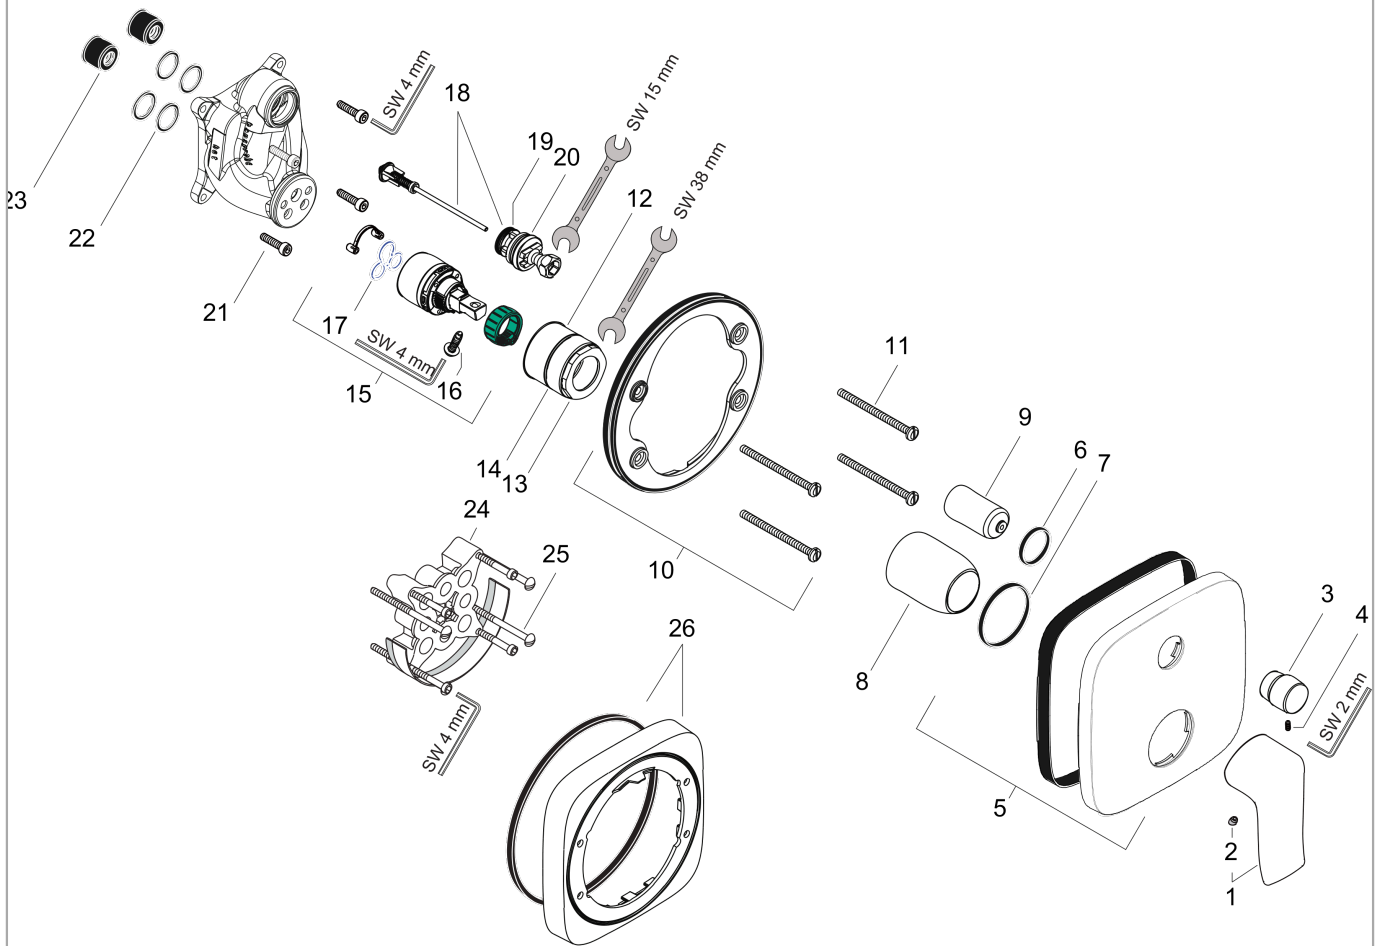

Metris

Single lever bath mixer for concealed installation for iBox universal

Surfaces: **Chrome** Article Number: **31454000**

Description

product features

- 2 functions
- flow rate upper outlet: 21 l/min
- flow rate lower outlet: 29 l/min
- ceramic cartridge
- temperature limitation adjustable
- diverter with automatic resetting
- with silencer
- connection type: basic set
- min. operating pressure: 1 bar
- max. operating pressure: 10 bar

Certificates

Product image

Scale drawing

Flowchart

- ① Shower outlet
- ② Tub outlet

Metris

Single lever bath mixer for concealed installation for iBox universal

Surfaces: **Chrome** Article Number: **31454000**

Exploded Drawing

Year of production: >01/16

Metris**Single lever bath mixer for concealed installation for iBox universal**Surfaces: **Chrome** Article Number: **31454000****Spare part list**

Year of production: >01/16

Pos.	Description	Article Number	Price	PU
1	handle	95519000	€ 35,94	1
2	screw cover	96338000	€ 3,21	1
3	diverter knob	98795000	€ 44,63	1
4	hollow set screw M4x10	97667000	€ 3,21	1
5	escutcheon 155 / 155 mm	95275000	€ 57,12	1
6	O-ring 43x3	98418000	€ 3,21	1
7	O-ring 23x3	98142000	€ 3,21	1
8	sleeve	98790000	€ 28,20	1
9	sleeve	98794000	€ 28,20	1
10	holder for escutcheon	98793000	€ 35,94	1
11	set of fixing screws	96454000	€ 8,45	1
12	nut	98796000	€ 35,94	1
13	O-ring 30x1,5	98433000	€ 3,21	1
14	O-ring 39x1,5	98400000	€ 3,21	1
15	cartridge, assy	92730000	€ 57,12	1
16	locking screw for handle	95140000	€ 5,24	1
17	seal	95008000	€ 8,45	1
18	selector assy	95014000	€ 57,12	1
19	O-ring 17x2	98199000	€ 3,21	1
20	O-ring 20x2,5	92602000	€ 5,24	1
21	set of screws	96525000	€ 8,45	1
22	O-ring 16x2	98133000	€ 3,21	1
23	noise reduction	94073000	€ 22,37	1
24	extension 25 mm	13595000	-	1
25	set of fixing screws	97747000	€ 3,21	1
26	extension 22 mm	15597000	-	1
a	concealed item	01800180	-	1
b	adapter for exchanged connections	93181000	€ 249,90	1