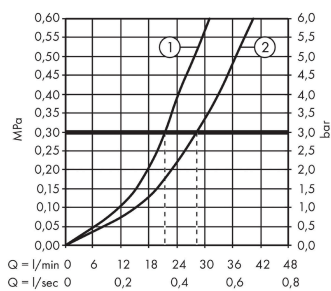

Flowchart

- ① Shower outlet
- ② Tub outlet