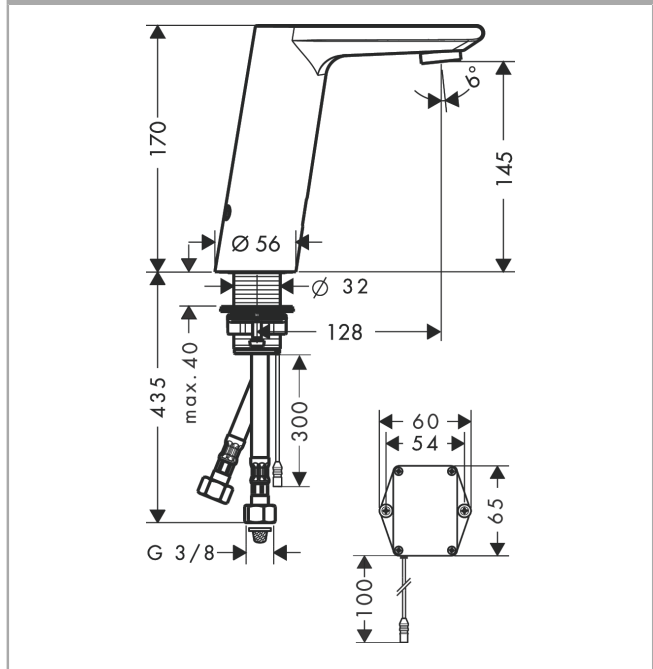

Metris S

Electronic basin mixer with temperature pre-adjustment battery operation

Surfaces: **Chrome** Article Number: **31101000**

Description

Technology

Product image

Scale drawing

Flowchart