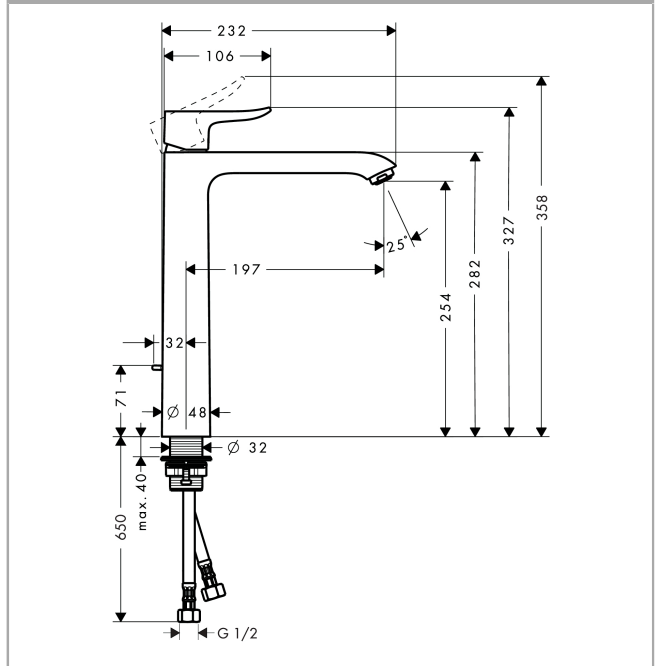

Metris
Single lever basin mixer 260 for washbowls without waste set
 Surfaces: **Chrome** Article Number: **31082003**

Description

Technology

Product image

Scale drawing

Flowchart