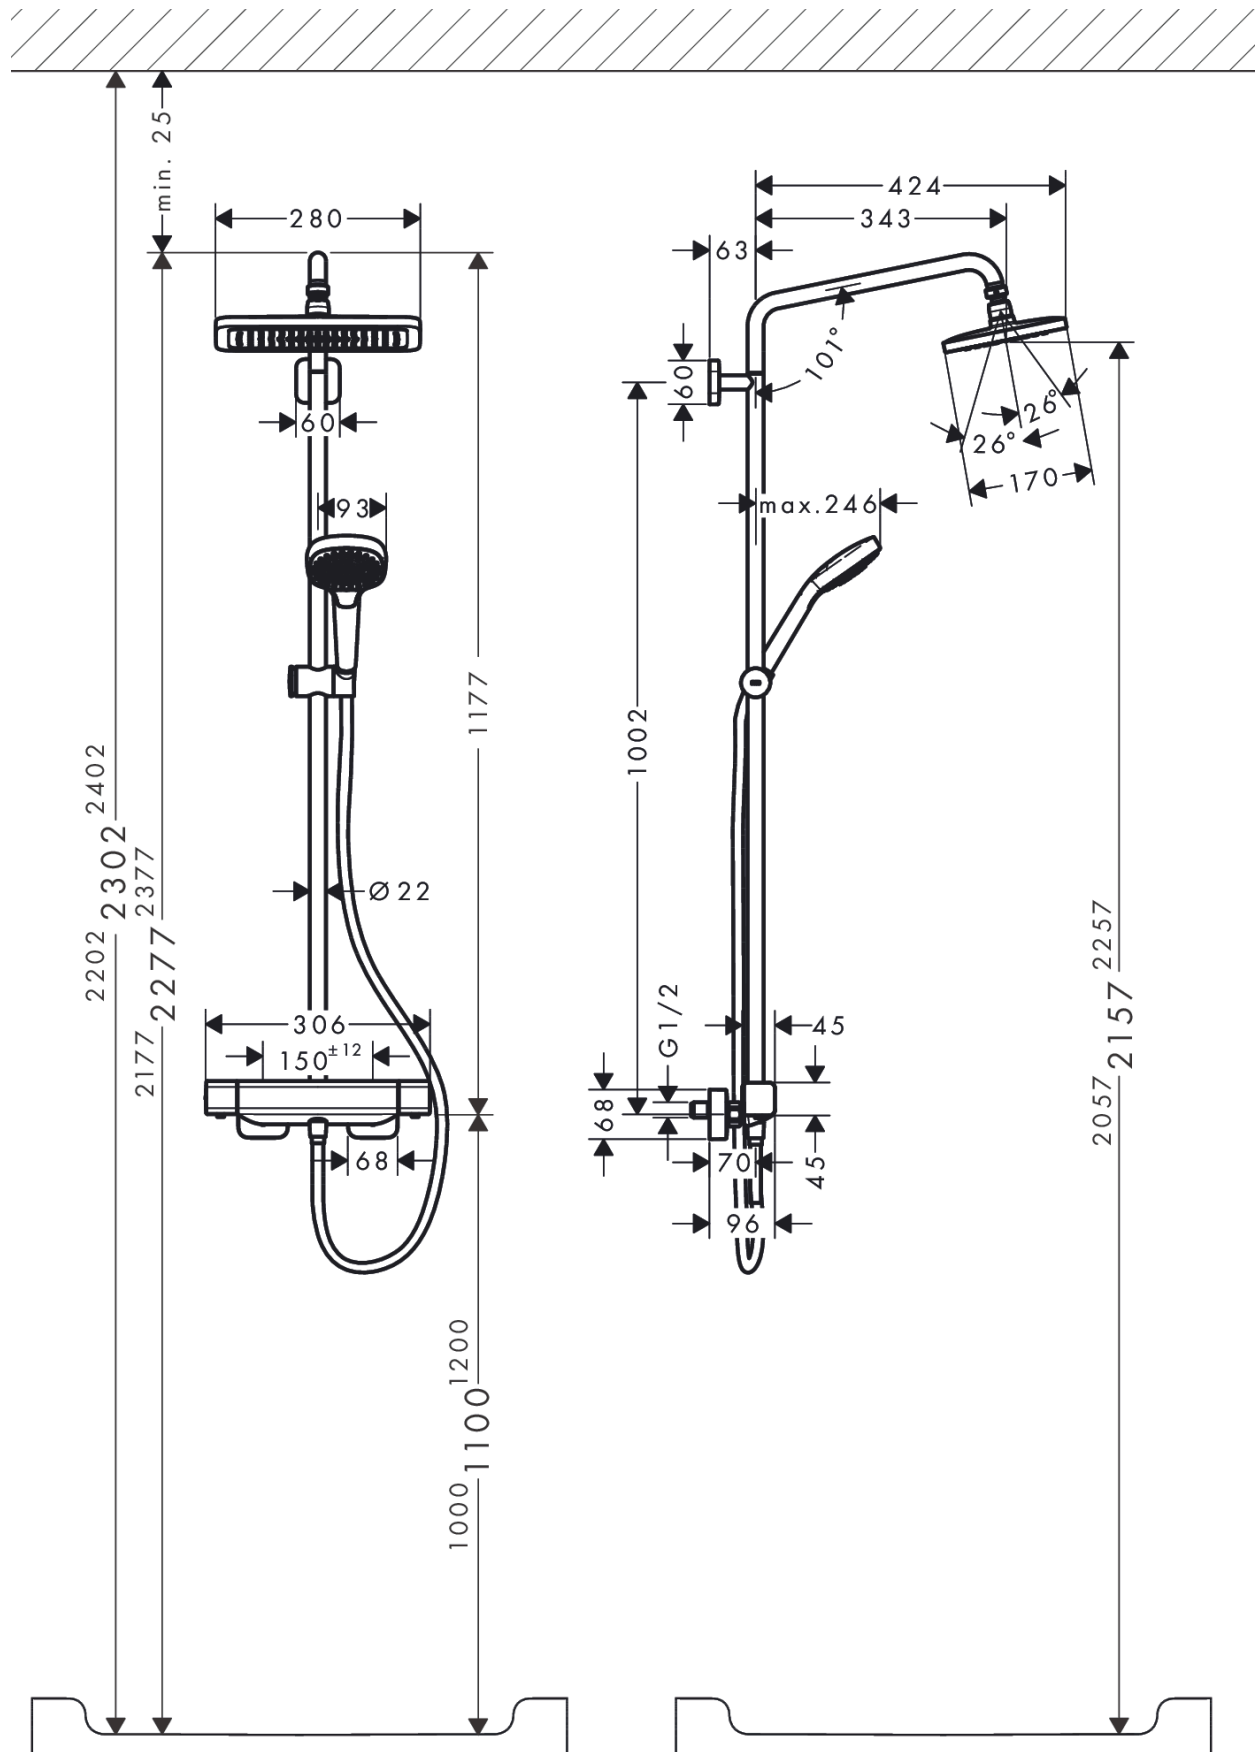

Croma E
Showerpipe 280 1jet with thermostat
Surfaces: **Chrome** Article Number: **27630000**

Installation examples