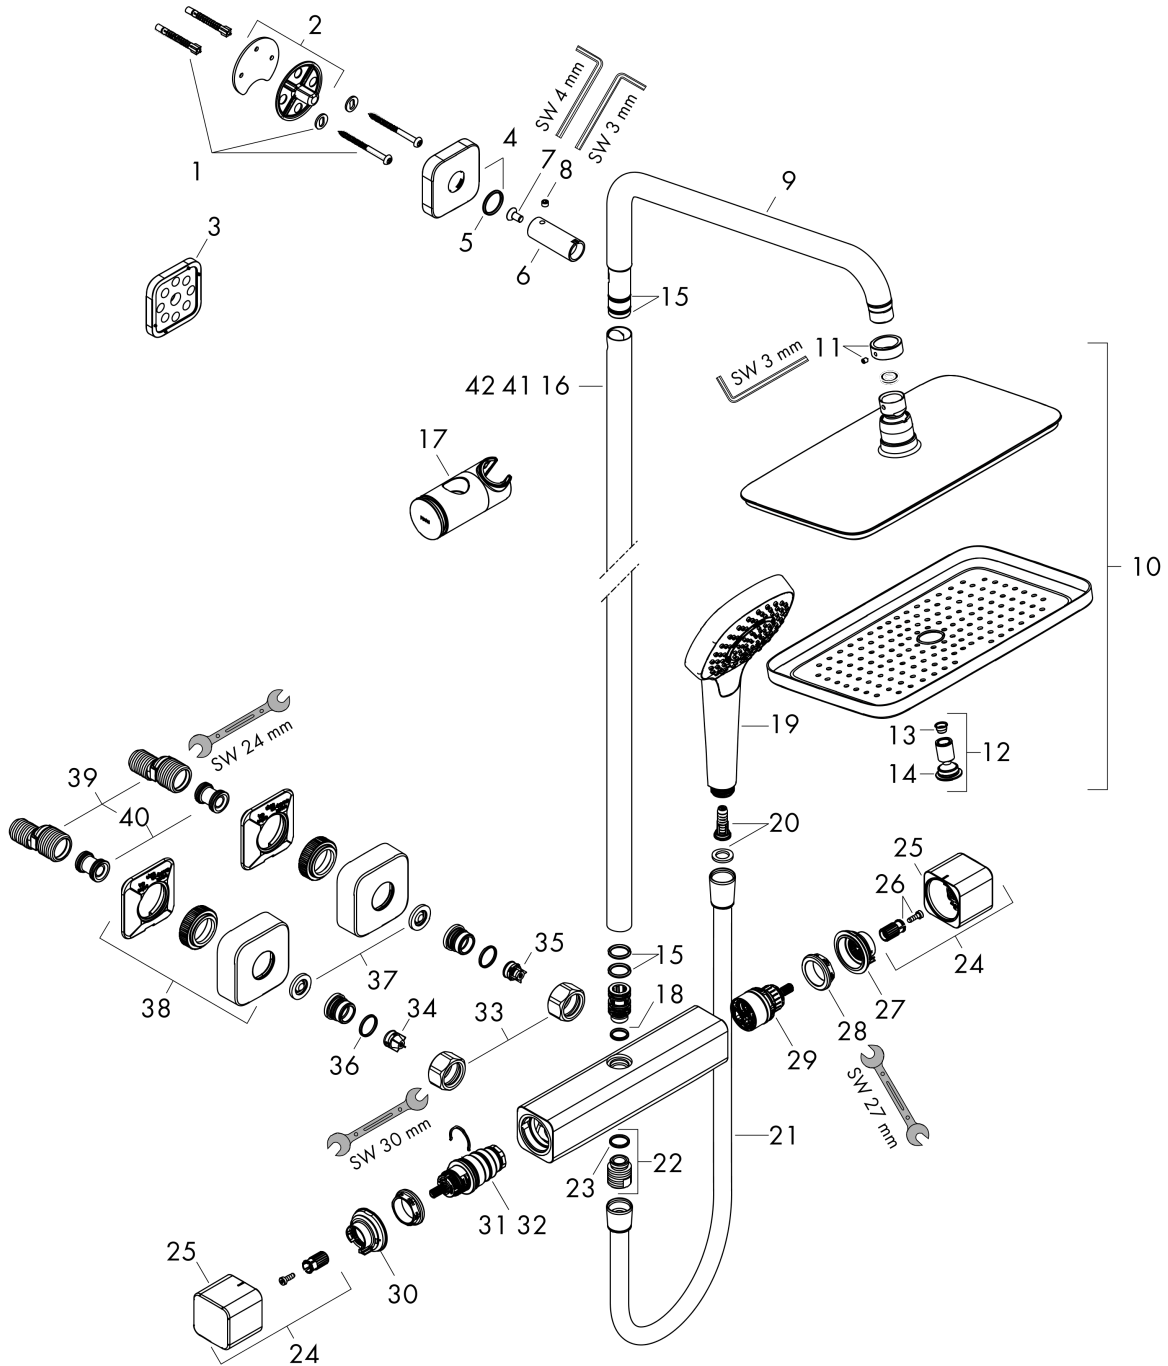

Croma E
Showerpipe 280 1jet with thermostat
Surfaces: **Chrome** Article Number: **27630000**

Exploded Drawing

Year of production: >12/20

Croma E

Showerpipe 280 1jet with thermostat

Surfaces: **Chrome** Article Number: **27630000**

Spare part list

Year of production: >12/20

Pos.	Description	Article Number	Price	PU
1	mounting set	98716000	€ 13,92	1
2	wall flange	95688000	€ 28,20	1
3	tile-matching-disk 7 mm	93527000	€ 22,37	1
4	escutcheon	93526000	€ 13,92	1
5	O-ring 20x2	98165000	€ 3,21	1
6	sleeve	92166000	€ 35,94	1
7	screw	92137000	€ 5,24	1
8	hollow set screw M6x5	98447000	€ 3,21	1
9	shower arm	95985000	€ 124,95	1
10	head shower	26257000	-	1
11	lock washer	98942000	€ 18,33	1
12	air jet	95416000	€ 35,94	1
13	filter	97735000	€ 3,21	1
14	O-ring 7x2	98419000	€ 3,21	1
15	O-ring 15x2,5	98131000	€ 3,21	1
16	pipe 973 mm / Ø 22 mm	92468000	€ 124,95	1
17	support, assy	93517000	€ 57,12	1
18	O-ring 12x2,25	98382000	€ 3,21	1
19	handshower	26810400	-	1
20	filter insert	97708000	€ 5,24	1
21	shower hose Isiflex'B 1,60 m	28276000	-	1
22	connecting thread	95392000	€ 18,33	1
23	O-ring 14x2	98129000	€ 3,21	1
24	handle	93520000	€ 86,16	1
25	pushbutton	92848000	€ 5,24	1
26	handle fixing set	93228000	€ 5,24	1
27	safety set	93519000	€ 3,21	1
28	nut	98913000	€ 18,33	1
29	shut off unit with selector	98283000	€ 70,57	1
30	safety set	93630000	€ 3,21	1
31	thermostat cartridge	98282000	€ 100,44	1
32	cartridge for exchanged connections	92373000	€ 249,90	1
33	set of nuts	96157000	€ 28,20	1
34	non return valve (pressure-resistant up to 2 MPa)	93136000	€ 28,20	1
35	non return valve	96737000	€ 28,20	1
36	O-ring 17x1,5	98137000	€ 3,21	1
37	filter packing	96922000	€ 8,45	1
38	escutcheon	93518000	€ 22,37	1
39	set of S-unions (±12 mm)	94140000	€ 44,63	1
40	noise reduction	96429000	€ 5,24	1
41	pipe 1260 mm	93655000	€ 100,44	1