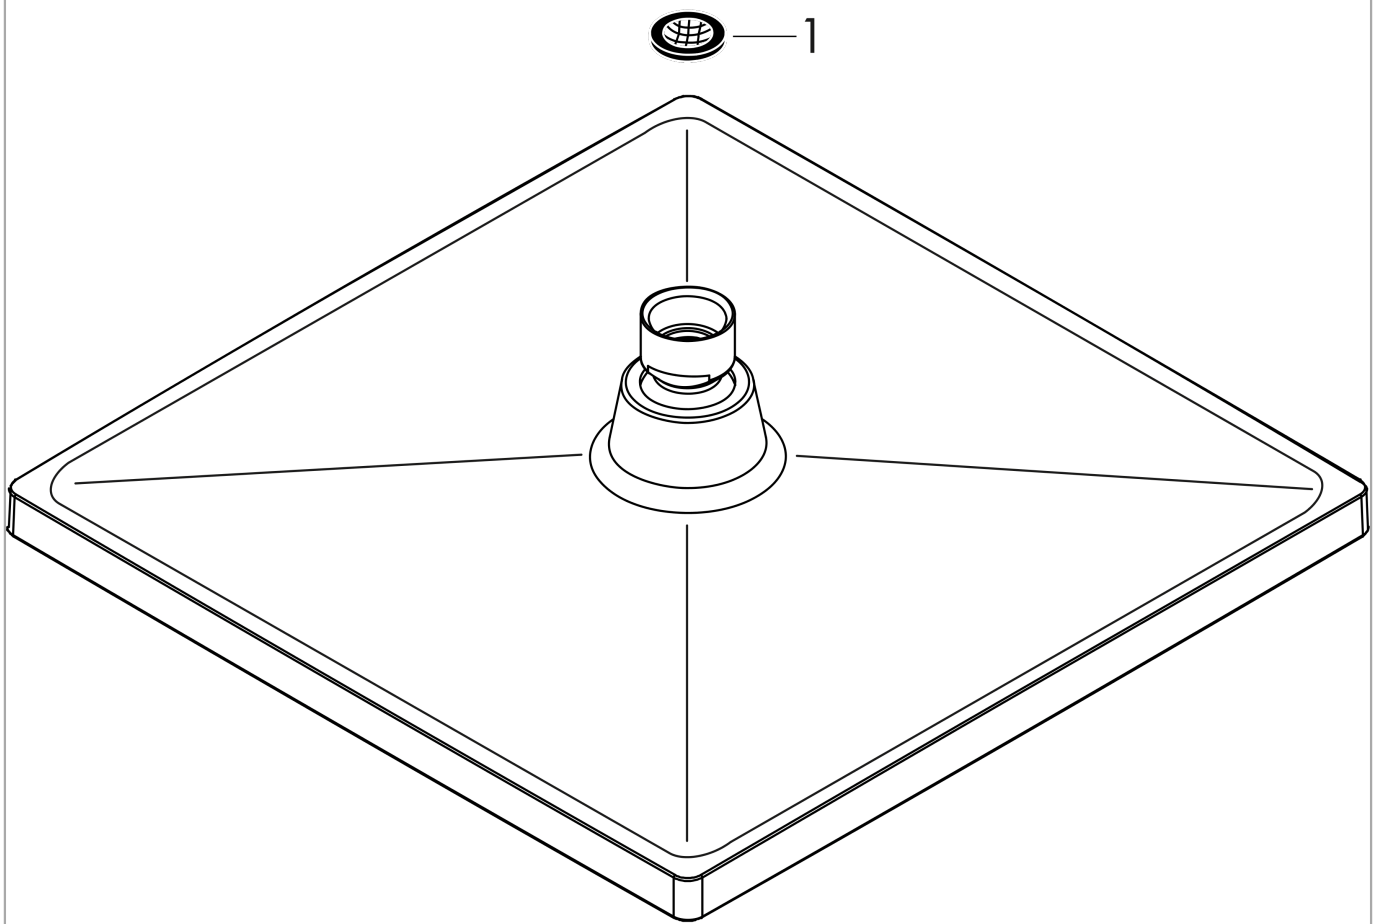

Crometta E
Overhead shower 240 1jet
Surfaces: **Chrome** Article Number: **26726000**

Exploded Drawing

Year of production: >04/16