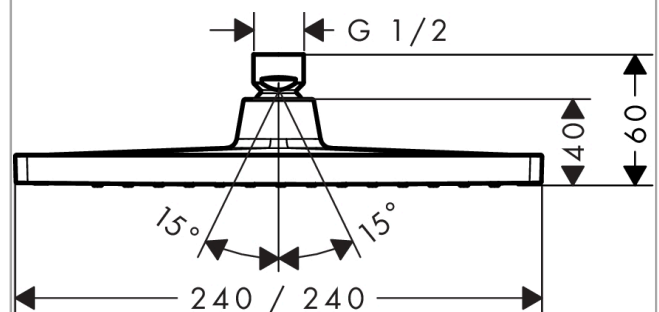

Scale drawing