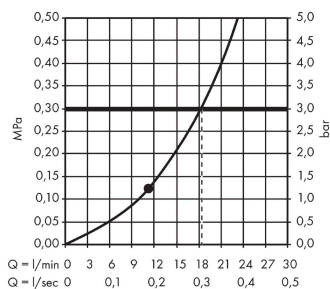

Flowchart

The consumption was measured in combination with the appropriate fittings (thermostat/mixer/ in-wall valve) to reflect actual application in practice.