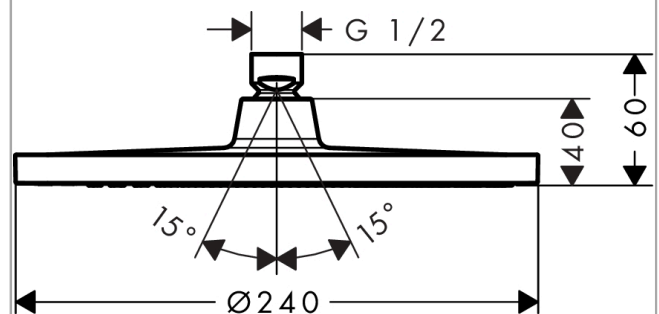

Crometta S

Overhead shower 240 1jet

Surfaces: **Chrome** Article Number: **26723000**

Description

product features

- shower head size: 240 mm
- spray type: Rain
- ball-joint: overhead shower angle adjustable
- material spray disc: plastic
- maximum flow rate at 3 bar: 16,7 l/min
- flow rate Rain spray (at 3 bar): 16,7 l/min
- function from: 8,9 l/min
- minimum flow pressure: 1 bar
- installation: ceiling or wall
- connection thread G ½
- connection dimension: DN15
- suitable for continuous flow water heaters

Technology

Product image

Scale drawing

Flowchart

The consumption was measured in combination with the appropriate fittings (thermostat/mixer/ in-wall valve) to reflect actual application in practice.

Crometta S
Overhead shower 240 1jet
 Surfaces: **Chrome** Article Number: **26723000**

Exploded Drawing

Year of production: >04/16

Crometta S
Overhead shower 240 1jet
 Surfaces: **Chrome** Article Number: **26723000**

Spare part list

Year of production: >04/16

Pos.	Description	Article Number	Price	PU
1	filter packing	94246000	€ 3,21	1