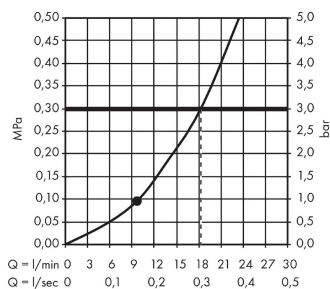

Crometta S

Overhead shower 240 1jet

Surfaces: **Chrome** Article Number: **26723000**

Description

product features

- shower head size: 240 mm
- spray type: Rain
- ball-joint: overhead shower angle adjustable
- material spray disc: plastic
- maximum flow rate at 3 bar: 16,7 l/min
- flow rate Rain spray (at 3 bar): 16,7 l/min
- function from: 8,9 l/min
- minimum flow pressure: 1 bar
- installation: ceiling or wall
- connection thread G ½
- connection dimension: DN15
- suitable for continuous flow water heaters

Technology

Product image

Scale drawing

Flowchart

The consumption was measured in combination with the appropriate fittings (thermostat/mixer/ in-wall valve) to reflect actual application in practice.

Crometta S
Overhead shower 240 1jet
 Surfaces: **Chrome** Article Number: **26723000**

Exploded Drawing

Year of production: >04/16

Crometta S
Overhead shower 240 1jet
 Surfaces: **Chrome** Article Number: **26723000**

Spare part list

Year of production: >04/16

Pos.	Description	Article Number	Price	PU
1	filter packing	94246000	€ 3,21	1