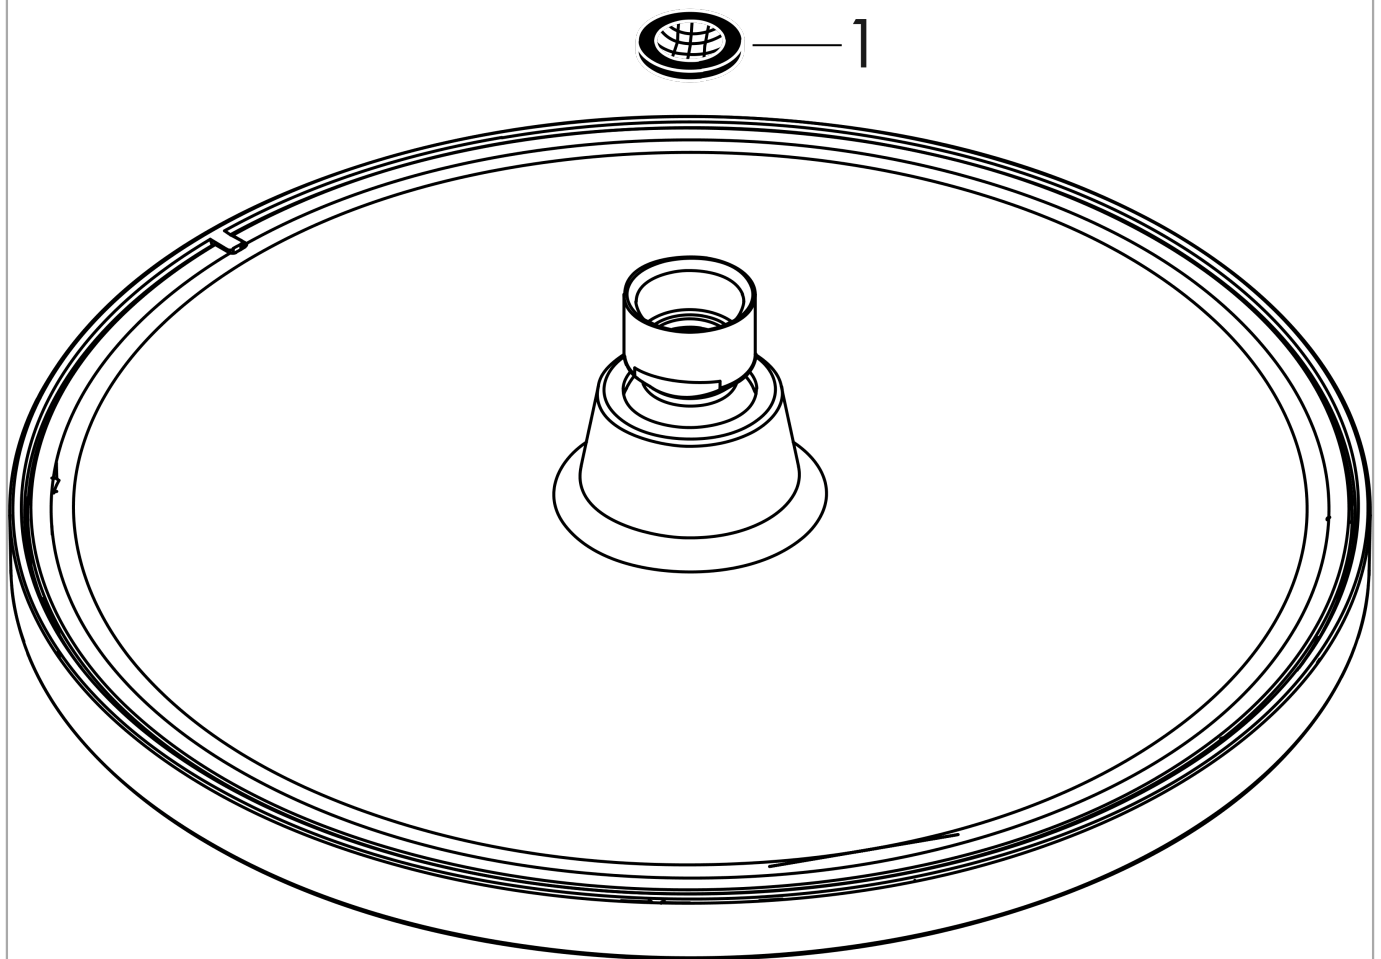

Crometta S

Overhead shower 240 1jet

Surfaces: **Chrome** Article Number: **26723000**

Description

product features

- shower head size: 240 mm
- spray type: Rain
- ball-joint: overhead shower angle adjustable
- material spray disc: plastic
- maximum flow rate at 3 bar: 16,7 l/min
- flow rate Rain spray (at 3 bar): 16,7 l/min
- function from: 8,9 l/min
- minimum flow pressure: 1 bar
- installation: ceiling or wall
- connection thread G ½
- connection dimension: DN15
- suitable for continuous flow water heaters

Technology

Product image

Scale drawing

Flowchart

The consumption was measured in combination with the appropriate fittings (thermostat/mixer/ in-wall valve) to reflect actual application in practice.

Crometta S
Overhead shower 240 1jet
 Surfaces: **Chrome** Article Number: **26723000**

Exploded Drawing

Year of production: >04/16

Crometta S
Overhead shower 240 1jet
 Surfaces: **Chrome** Article Number: **26723000**

Spare part list

Year of production: >04/16

Pos.	Description	Article Number	Price	PU
1	filter packing	94246000	€ 3,21	1