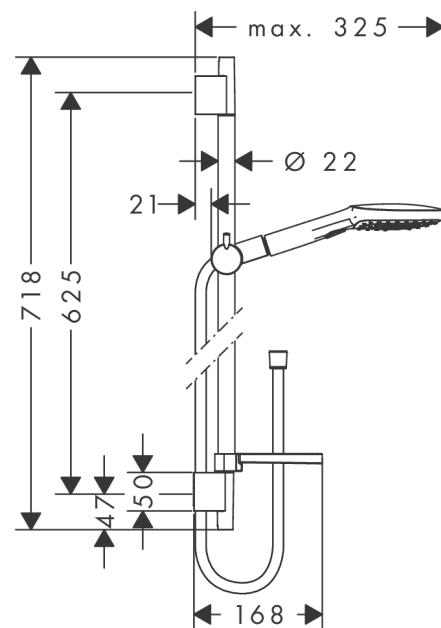

Raindance Select E

Shower set 120 3jet with shower bar 65 cm and soap dish

Surfaces: **Chrome** Article Number: **26620000**

Description

product features

- consists of: hand shower, shower bar, shower hose, slider, soap dish
- shower head size: 120 mm
- spray type: Rain, RainAir, Whirl
- convenient diversion via Select button
- 90° position adjustable hand shower holder, pivots left and right, up and down
- maximum flow rate at 3 bar: 14,4 l/min
- minimum flow pressure: 1 bar
- pivot connector prevent hose from tangling
- wall mounting: screw fastening
- wall supports of plastic
- shower bar diameter: 22 mm
- profile stand pipe: round

Technology

Product image

Scale drawing

Raindance Select E
Shower set 120 3jet with shower bar 65 cm and soap dish
 Surfaces: **Chrome** Article Number: **26620000**

Flowchart

The consumption was measured in combination with the appropriate fittings (thermostat/mixer/in-wall valve) to reflect actual application in practice.

Raindance Select E
Shower set 120 3jet with shower bar 65 cm and soap dish
 Surfaces: **Chrome** Article Number: **26620000**

Installation examples

Raindance Select E
Shower set 120 3jet with shower bar 65 cm and soap dish
 Surfaces: **Chrome** Article Number: **26620000**

Exploded Drawing

Year of production: >10/12

Raindance Select E

Shower set 120 3jet with shower bar 65 cm and soap dish

Surfaces: **Chrome** Article Number: **26620000**

Spare part list

Year of production: >10/12