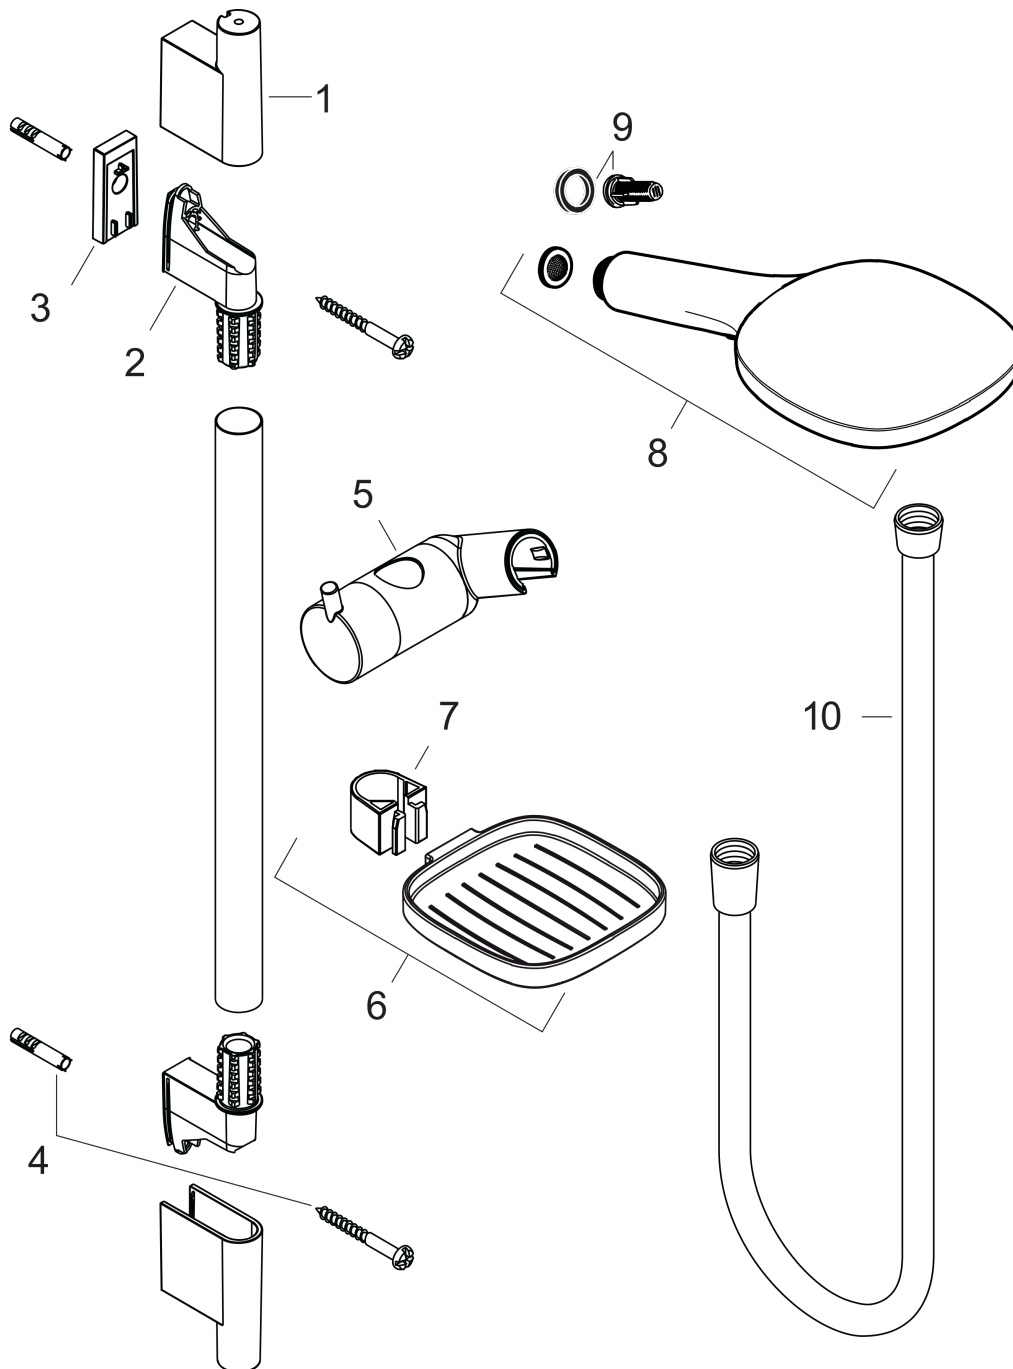

Raindance Select E

Shower set 120 3jet with shower bar 65 cm and soap dish

Surfaces: **Chrome** Article Number: **26620000**

Description

product features

- consists of: hand shower, shower bar, shower hose, slider, soap dish
- shower head size: 120 mm
- spray type: Rain, RainAir, Whirl
- convenient diversion via Select button
- 90° position adjustable hand shower holder, pivots left and right, up and down
- maximum flow rate at 3 bar: 14,4 l/min
- minimum flow pressure: 1 bar
- pivot connector prevent hose from tangling
- wall mounting: screw fastening
- wall supports of plastic
- shower bar diameter: 22 mm
- profile stand pipe: round

Technology

Product image

Scale drawing

Raindance Select E
Shower set 120 3jet with shower bar 65 cm and soap dish
 Surfaces: **Chrome** Article Number: **26620000**

Flowchart

The consumption was measured in combination with the appropriate fittings (thermostat/mixer/in-wall valve) to reflect actual application in practice.

Raindance Select E
Shower set 120 3jet with shower bar 65 cm and soap dish
 Surfaces: **Chrome** Article Number: **26620000**

Installation examples

Raindance Select E
Shower set 120 3jet with shower bar 65 cm and soap dish
 Surfaces: **Chrome** Article Number: **26620000**

Exploded Drawing

Year of production: >10/12

Raindance Select E

Shower set 120 3jet with shower bar 65 cm and soap dish

Surfaces: **Chrome** Article Number: **26620000**

Spare part list

Year of production: >10/12