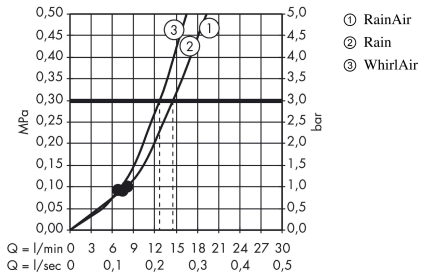

Raindance Select E

Shower set 120 3jet with shower bar 65 cm and soap dish

Surfaces: **Chrome** Article Number: **26620000**

Description

product features

- consists of: hand shower, shower bar, shower hose, slider, soap dish
- shower head size: 120 mm
- spray type: Rain, RainAir, Whirl
- convenient diversion via Select button
- 90° position adjustable hand shower holder, pivots left and right, up and down
- maximum flow rate at 3 bar: 14,4 l/min
- minimum flow pressure: 1 bar
- pivot connector prevent hose from tangling
- wall mounting: screw fastening
- wall supports of plastic
- shower bar diameter: 22 mm
- profile stand pipe: round

Technology

Product image

Scale drawing

Raindance Select E
Shower set 120 3jet with shower bar 65 cm and soap dish
 Surfaces: **Chrome** Article Number: **26620000**

Flowchart

The consumption was measured in combination with the appropriate fittings (thermostat/mixer/in-wall valve) to reflect actual application in practice.