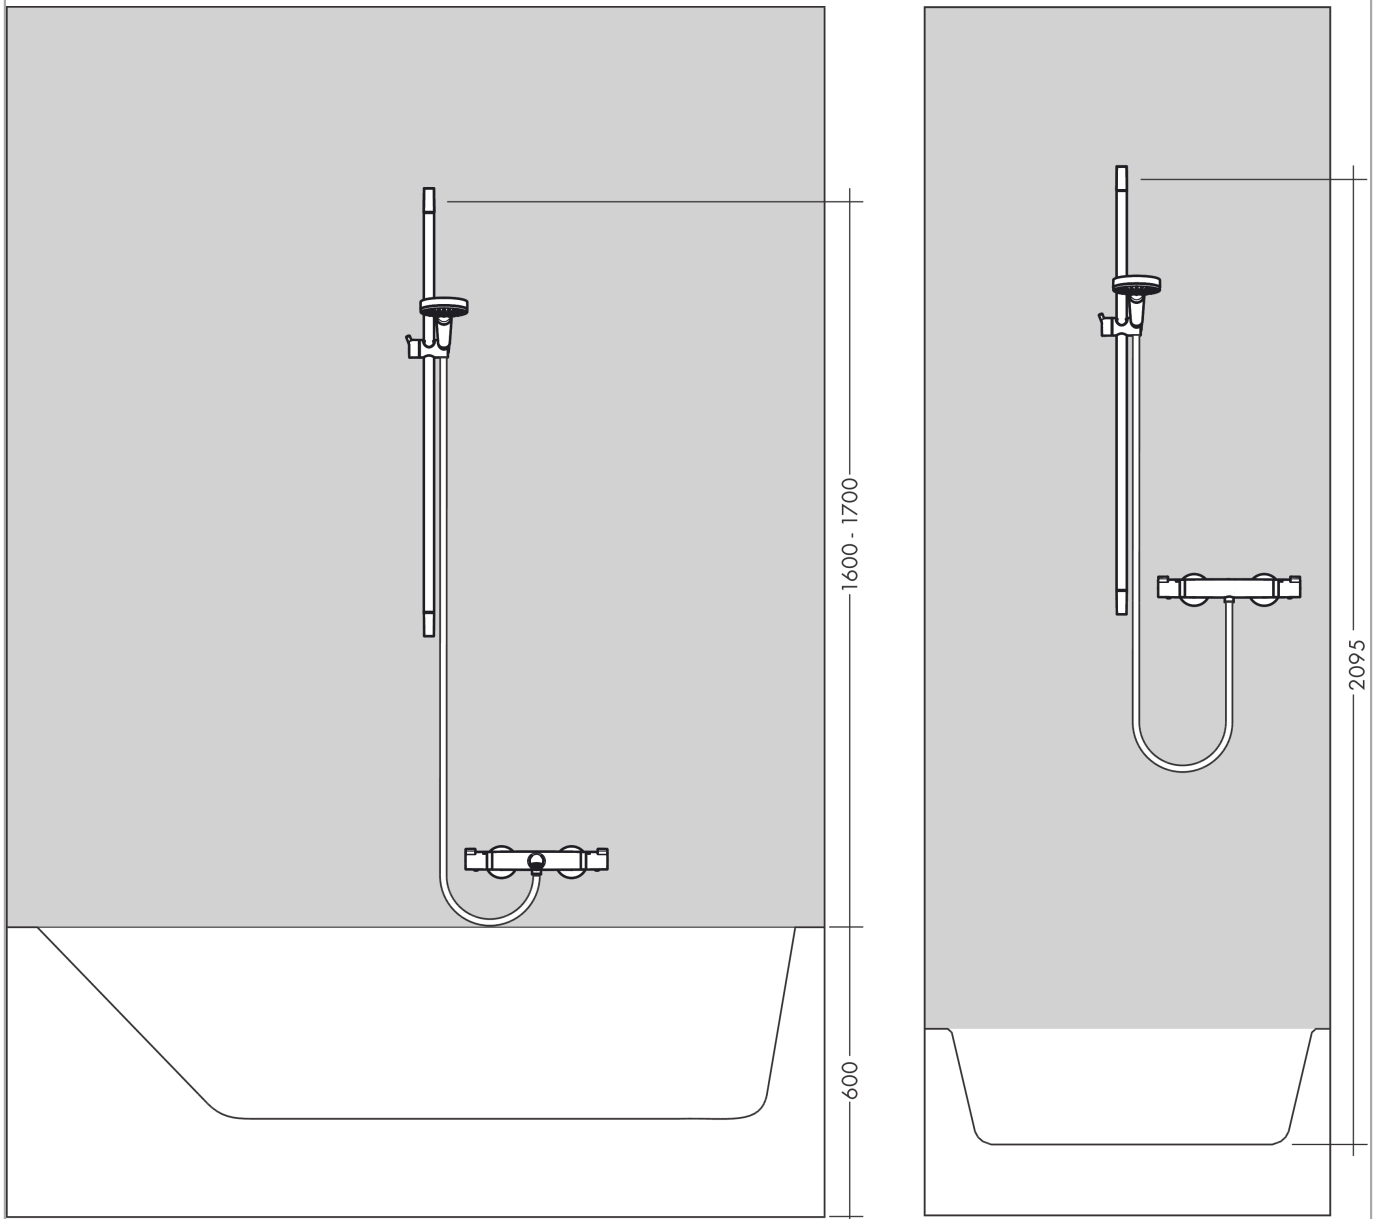

Raindance Select E

Shower set 120 3jet with shower bar 65 cm and soap dish

Surfaces: **Chrome** Article Number: **26620000**

Description

product features

- consists of: hand shower, shower bar, shower hose, slider, soap dish
- shower head size: 120 mm
- spray type: Rain, RainAir, Whirl
- convenient diversion via Select button
- 90° position adjustable hand shower holder, pivots left and right, up and down
- maximum flow rate at 3 bar: 14,4 l/min
- minimum flow pressure: 1 bar
- pivot connector prevent hose from tangling
- wall mounting: screw fastening
- wall supports of plastic
- shower bar diameter: 22 mm
- profile stand pipe: round

Technology

Product image

Scale drawing

Raindance Select E
Shower set 120 3jet with shower bar 65 cm and soap dish
 Surfaces: **Chrome** Article Number: **26620000**

Flowchart

The consumption was measured in combination with the appropriate fittings (thermostat/mixer/in-wall valve) to reflect actual application in practice.

Raindance Select E
Shower set 120 3jet with shower bar 65 cm and soap dish
 Surfaces: **Chrome** Article Number: **26620000**

Installation examples

Raindance Select E
Shower set 120 3jet with shower bar 65 cm and soap dish
 Surfaces: **Chrome** Article Number: **26620000**

Exploded Drawing

Year of production: >10/12

Raindance Select E

Shower set 120 3jet with shower bar 65 cm and soap dish

Surfaces: **Chrome** Article Number: **26620000**

Spare part list

Year of production: >10/12