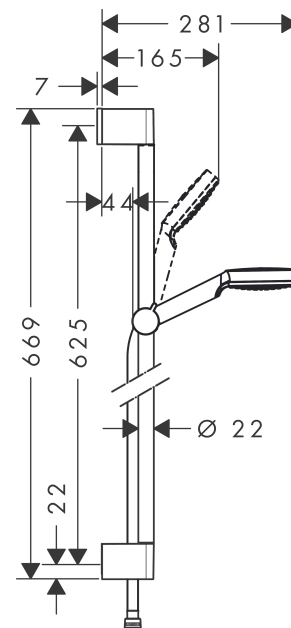

Crometta

Shower set 100 1jet with shower bar 65 cm

Surfaces: **White/Chrome** Article Number: **26533400**

Description

product features

- consists of: hand shower, shower bar, shower hose, slider
- shower head size: 100 mm
- spray type: Rain
- hand shower holder inclination angle can be adjusted by 45°
- maximum flow rate at 3 bar: 14 l/min
- minimum flow pressure: 1 bar
- pivot connector prevent hose from tangling
- wall mounting: screw fastening
- wall supports of plastic
- shower bar diameter: 22 mm
- profile stand pipe: round

Technology

Product image

Scale drawing

Flowchart

The consumption was measured in combination with the appropriate fittings (thermostat/mixer/in-wall valve) to reflect actual application in practice.

Crometta

Shower set 100 1jet with shower bar 65 cm

Surfaces: **White/Chrome** Article Number: **26533400**

Installation examples

Crometta

Shower set 100 1jet with shower bar 65 cm

Surfaces: **White/Chrome** Article Number: **26533400**

Exploded Drawing

Year of production: >11/21

Crometta

Shower set 100 1jet with shower bar 65 cm

Surfaces: **White/Chrome** Article Number: **26533400**

Spare part list

Year of production: >11/21

Pos.	Description	Article Number	Price	PU
1	cover	95217000	€ 11,31	1
2	tile-matching-disk 7 mm	97450000	-	1
3	wall support	95218000	€ 8,45	1
4	mounting set	96179000	€ 11,31	1
5	support, assy	92366000	€ 35,94	1
6	handshower	26331400	-	1
7	filter insert	97708000	€ 5,24	1
8	shower hose Isiflex'B 1,60 m	28276000	-	1
9	seal	98058000	€ 3,21	1