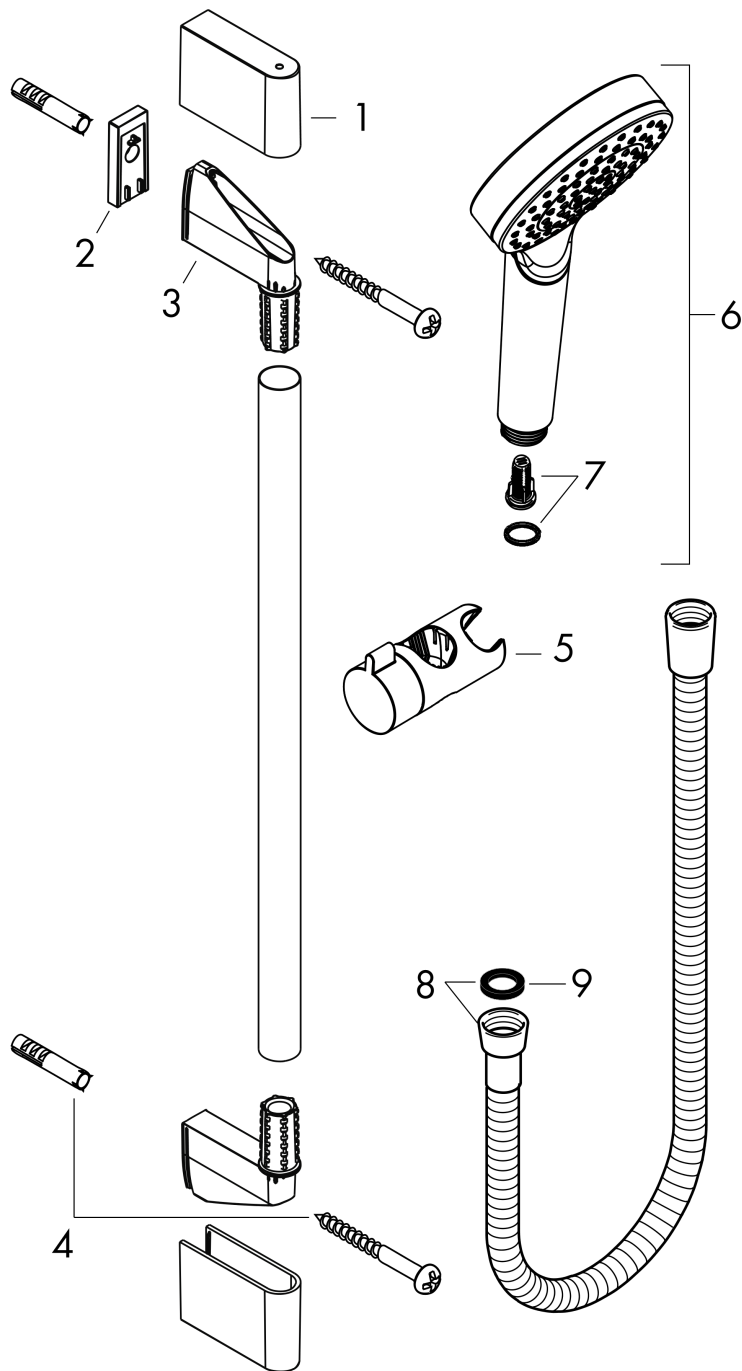

Crometta

Shower set 100 1jet with shower bar 65 cm

Surfaces: **White/Chrome** Article Number: **26533400**

Description

product features

- consists of: hand shower, shower bar, shower hose, slider
- shower head size: 100 mm
- spray type: Rain
- hand shower holder inclination angle can be adjusted by 45°
- maximum flow rate at 3 bar: 14 l/min
- minimum flow pressure: 1 bar
- pivot connector prevent hose from tangling
- wall mounting: screw fastening
- wall supports of plastic
- shower bar diameter: 22 mm
- profile stand pipe: round

Technology

Product image

Scale drawing

Flowchart

The consumption was measured in combination with the appropriate fittings (thermostat/mixer/in-wall valve) to reflect actual application in practice.

Crometta

Shower set 100 1jet with shower bar 65 cm

Surfaces: **White/Chrome** Article Number: **26533400**

Installation examples

Crometta

Shower set 100 1jet with shower bar 65 cm

Surfaces: **White/Chrome** Article Number: **26533400**

Exploded Drawing

Year of production: >11/21

Crometta

Shower set 100 1jet with shower bar 65 cm

Surfaces: **White/Chrome** Article Number: **26533400**

Spare part list

Year of production: >11/21

Pos.	Description	Article Number	Price	PU
1	cover	95217000	€ 11,31	1
2	tile-matching-disk 7 mm	97450000	-	1
3	wall support	95218000	€ 8,45	1
4	mounting set	96179000	€ 11,31	1
5	support, assy	92366000	€ 35,94	1
6	handshower	26331400	-	1
7	filter insert	97708000	€ 5,24	1
8	shower hose Isiflex'B 1,60 m	28276000	-	1
9	seal	98058000	€ 3,21	1