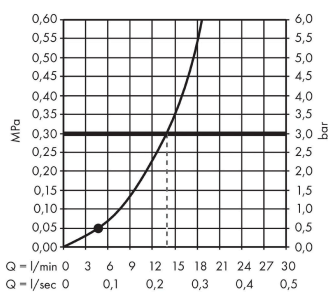

Crometta

Shower set 100 1jet with shower bar 65 cm

Surfaces: **White/Chrome** Article Number: **26533400**

Description

product features

- consists of: hand shower, shower bar, shower hose, slider
- shower head size: 100 mm
- spray type: Rain
- hand shower holder inclination angle can be adjusted by 45°
- maximum flow rate at 3 bar: 14 l/min
- minimum flow pressure: 1 bar
- pivot connector prevent hose from tangling
- wall mounting: screw fastening
- wall supports of plastic
- shower bar diameter: 22 mm
- profile stand pipe: round

Technology

Product image

Scale drawing

Flowchart

The consumption was measured in combination with the appropriate fittings (thermostat/mixer/in-wall valve) to reflect actual application in practice.

Crometta