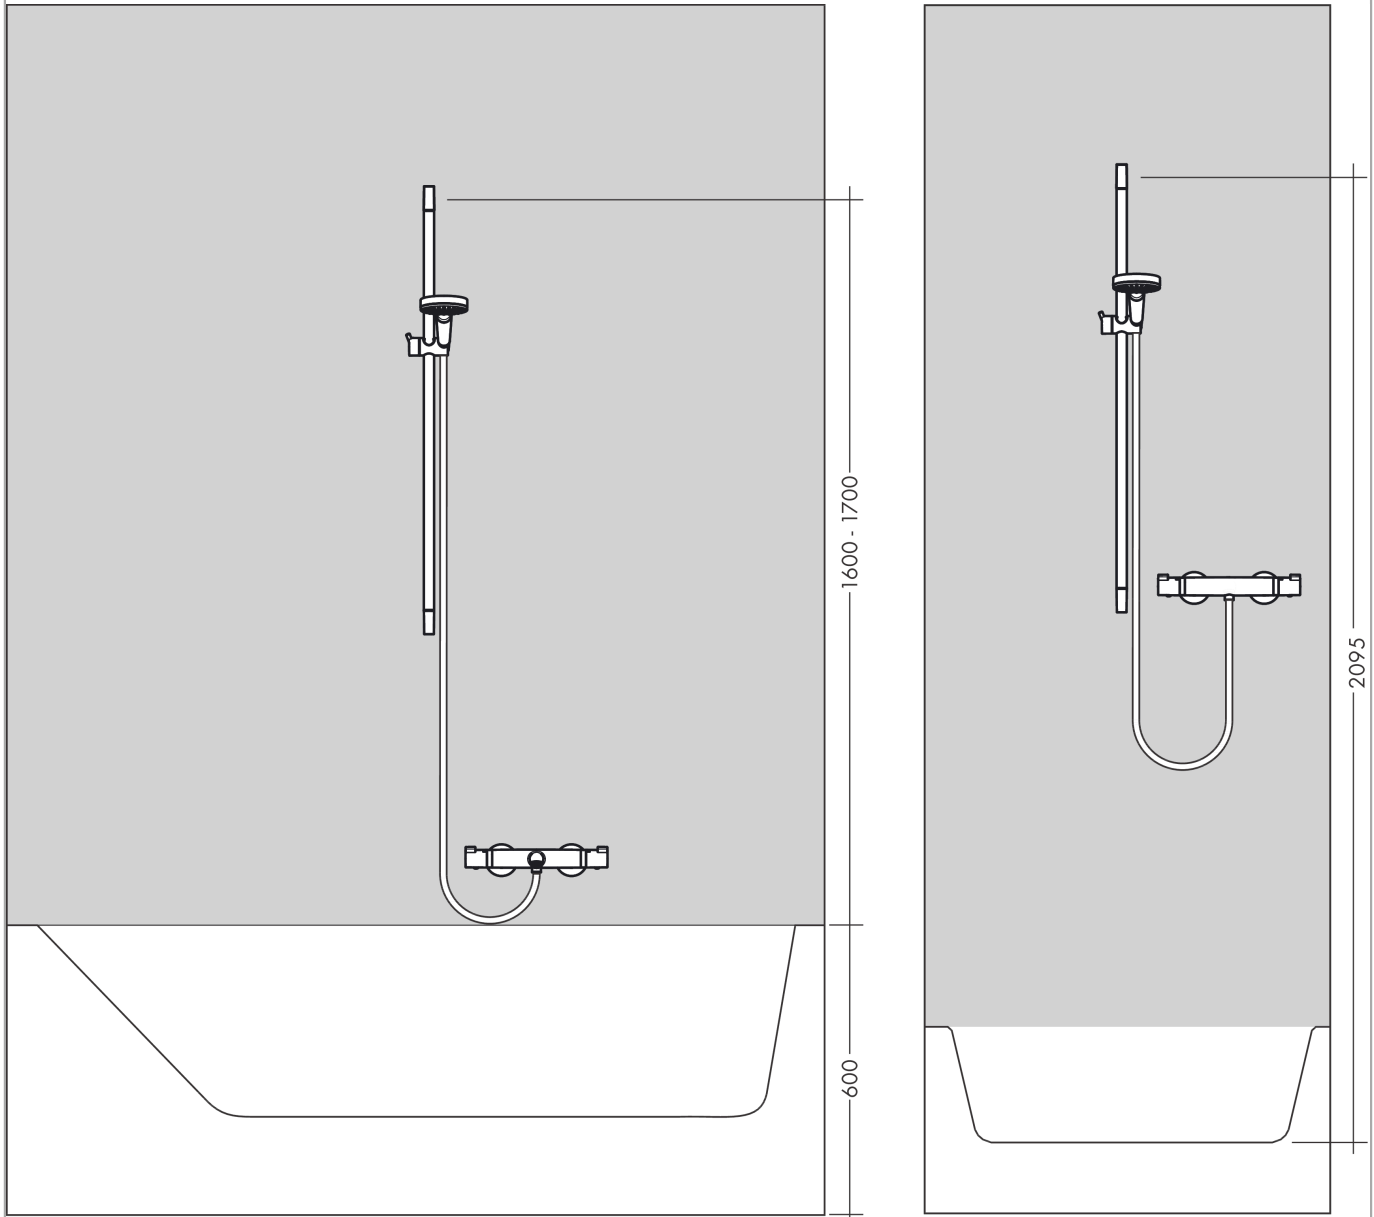

Crometta

Shower set 100 1jet with shower bar 65 cm

Surfaces: **White/Chrome** Article Number: **26533400**

Description

product features

- consists of: hand shower, shower bar, shower hose, slider
- shower head size: 100 mm
- spray type: Rain
- hand shower holder inclination angle can be adjusted by 45°
- maximum flow rate at 3 bar: 14 l/min
- minimum flow pressure: 1 bar
- pivot connector prevent hose from tangling
- wall mounting: screw fastening
- wall supports of plastic
- shower bar diameter: 22 mm
- profile stand pipe: round

Technology

Product image

Scale drawing

Flowchart

The consumption was measured in combination with the appropriate fittings (thermostat/mixer/in-wall valve) to reflect actual application in practice.

Crometta

Shower set 100 1jet with shower bar 65 cm

Surfaces: **White/Chrome** Article Number: **26533400**

Installation examples

Crometta

Shower set 100 1jet with shower bar 65 cm

Surfaces: **White/Chrome** Article Number: **26533400**

Exploded Drawing

Year of production: >11/21

Crometta

Shower set 100 1jet with shower bar 65 cm

Surfaces: **White/Chrome** Article Number: **26533400**

Spare part list

Year of production: >11/21

Pos.	Description	Article Number	Price	PU
1	cover	95217000	€ 11,31	1
2	tile-matching-disk 7 mm	97450000	-	1
3	wall support	95218000	€ 8,45	1
4	mounting set	96179000	€ 11,31	1
5	support, assy	92366000	€ 35,94	1
6	handshower	26331400	-	1
7	filter insert	97708000	€ 5,24	1
8	shower hose Isiflex'B 1,60 m	28276000	-	1
9	seal	98058000	€ 3,21	1