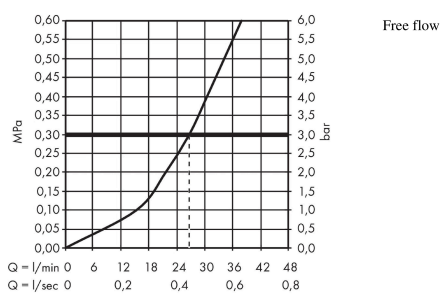

ShowerSelect
Thermostat for concealed installation for 1 function
 Surfaces: **Chrome** Article Number: **15762000**

Description

product features

- 1 function
- Select push-button on/off control for 1 outlet
- maximum flow rate at 3 bar: 26,7 l/min
- thermostat cartridge, Start/stop valve to operate the functions
- safety lock at 40 °C
- temperature limitation adjustable
- connection type: basic set
- min. operating pressure: 1 bar
- max. operating pressure: 10 bar
- Thermostat is delivered with button On/Off

Technology

Product image

Scale drawing

Flowchart

ShowerSelect
Thermostat for concealed installation for 1 function
 Surfaces: **Chrome** Article Number: **15762000**

Exploded Drawing

Year of production: >03/15