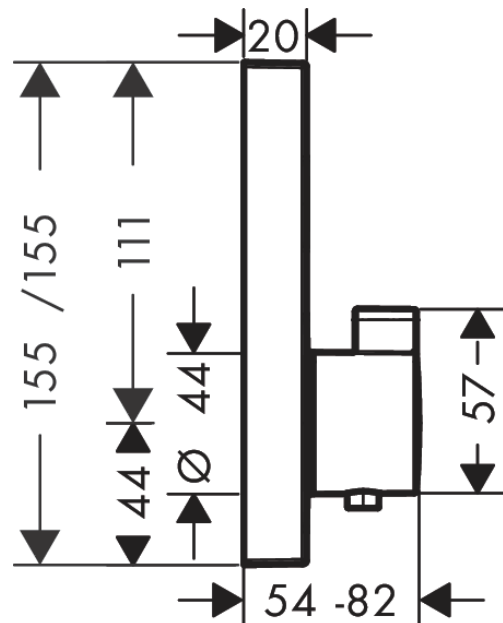

ShowerSelect
Thermostat for concealed installation for 1 function
 Surfaces: **Chrome** Article Number: **15762000**

Description

product features

- 1 function
- Select push-button on/off control for 1 outlet
- maximum flow rate at 3 bar: 26,7 l/min
- thermostat cartridge, Start/stop valve to operate the functions
- safety lock at 40 °C
- temperature limitation adjustable
- connection type: basic set
- min. operating pressure: 1 bar
- max. operating pressure: 10 bar
- Thermostat is delivered with button On/Off

Technology

Product image

Scale drawing

Flowchart

ShowerSelect
Thermostat for concealed installation for 1 function
 Surfaces: **Chrome** Article Number: **15762000**

Exploded Drawing

Year of production: >03/15