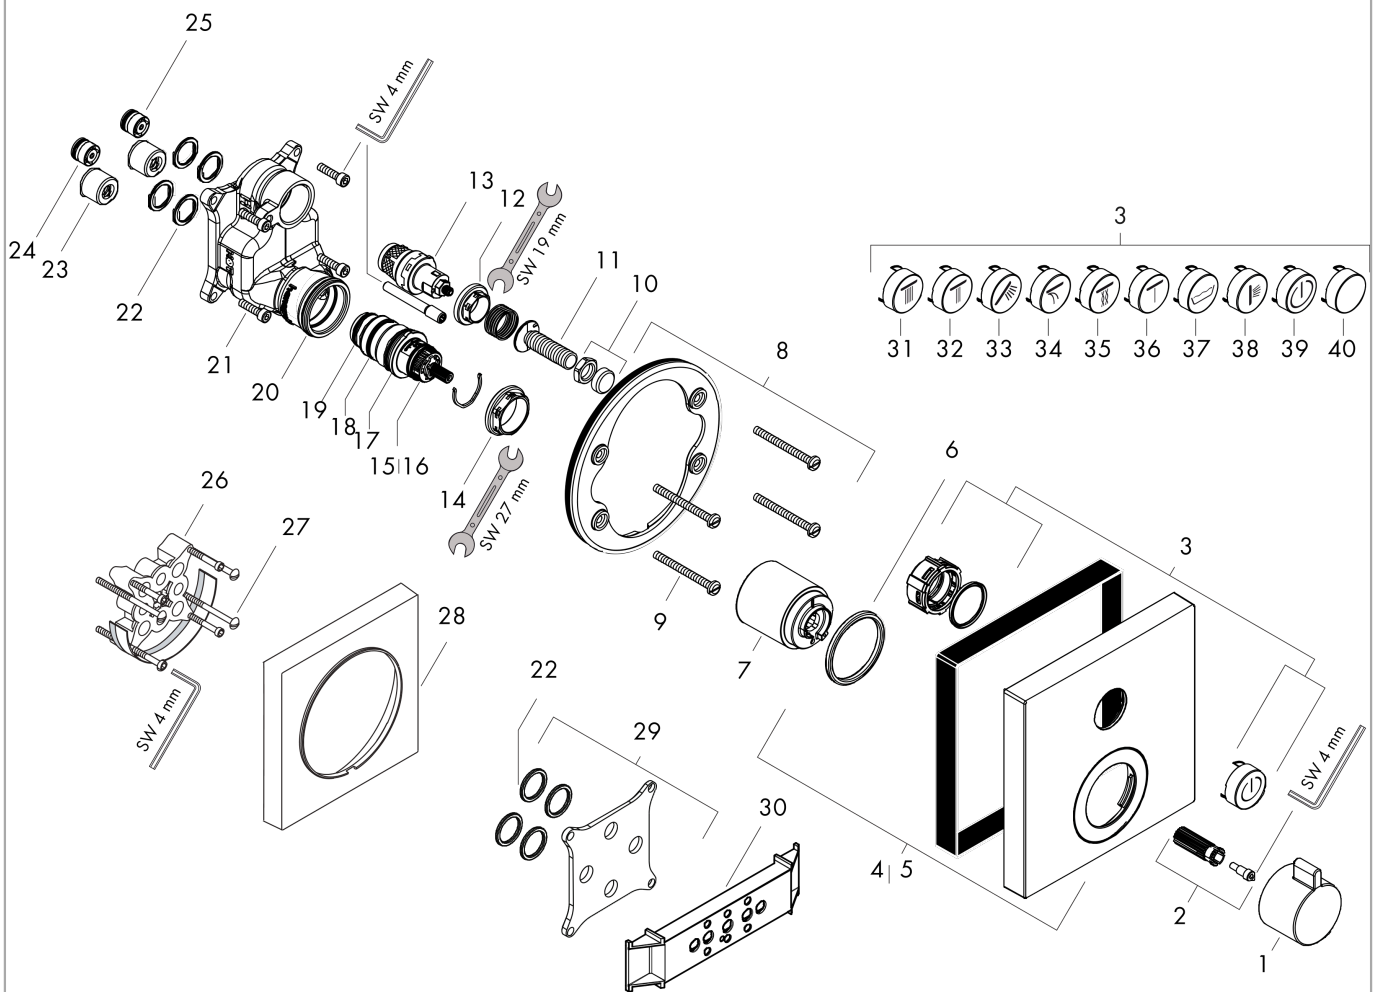

ShowerSelect
Thermostat for concealed installation for 1 function
 Surfaces: **Chrome** Article Number: **15762000**

Description

product features

- 1 function
- Select push-button on/off control for 1 outlet
- maximum flow rate at 3 bar: 26,7 l/min
- thermostat cartridge, Start/stop valve to operate the functions
- safety lock at 40 °C
- temperature limitation adjustable
- connection type: basic set
- min. operating pressure: 1 bar
- max. operating pressure: 10 bar
- Thermostat is delivered with button On/Off

Technology

Product image

Scale drawing

Flowchart

ShowerSelect
Thermostat for concealed installation for 1 function
 Surfaces: **Chrome** Article Number: **15762000**

Exploded Drawing

Year of production: >03/15