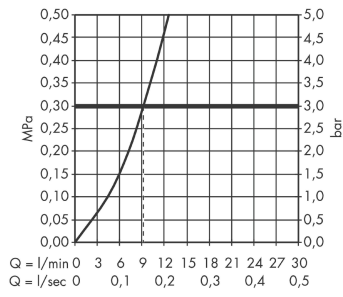

Metris Select M71
Single lever kitchen mixer 320, 1jet
Surfaces: **Chrome** Article Number: **14883000**

Flowchart