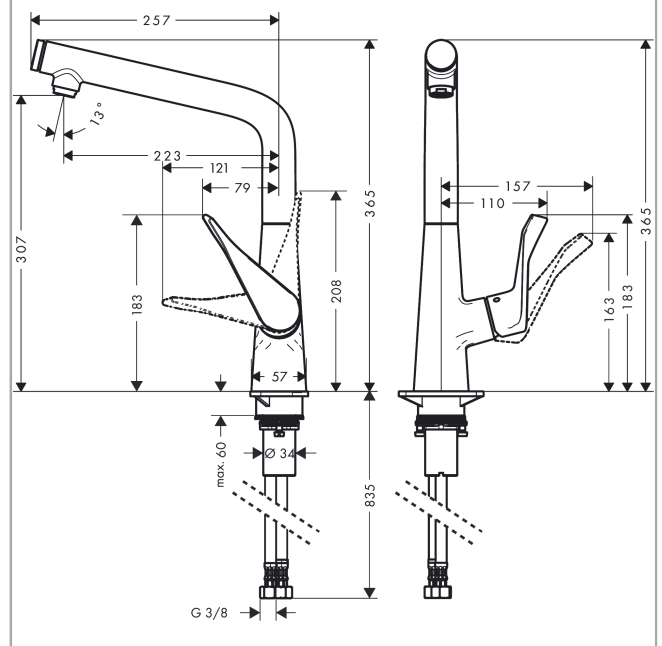

Scale drawing