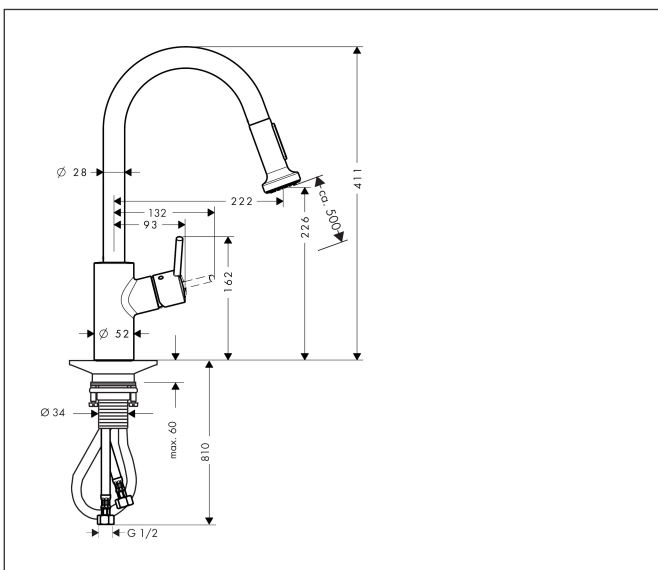

Brand hansgrohe
 Art. Name **Talis M52** Single lever kitchen mixer 210, pull-out spray, 2jet
 Art. Nr. 14864003
 Surface Chrome
 Pos. 1

Product picture

Features

- swivel range adjustable in 2 steps to 110° or 150°
- normal spray, shower spray
- non-lockable shower spray
- MagFit magnetic shower support
- quick connect hose
- maximum flow rate at 3 bar: 6,8 l/min
- ceramic cartridge
- connection type: G 1/2 connections
- integrated non-return valve
- extension length up to 50 cm

Drawing

Technology

Spray Types