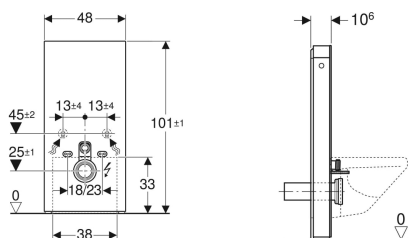

## Geberit Monolith Plus sanitary module for wall-hung WC, 101 cm, front cladding made of glass

### Application purposes

- For renovations, conversions and new buildings
- For wall inlets with inlet height > 23 cm
- For replacing low-level exposed cisterns
- For replacing wall-hung WCs with close-coupled exposed cistern
- For Geberit AquaClean WC complete solutions
- For connecting Geberit AquaClean WC enhancement solutions, with accessories
- For mounting on finished floors
- For installation in front of drywalls or solid walls
- For compensating the offset between WC connections and wall drains using a stepped straight connector for wall-hung WCs

### Characteristics

- Dual flush
- Compensation of dimensional tolerances possible
- Height-adjustable up to 7 cm
- Fastening height WC ceramic appliance 35 ± 1 cm
- Cistern, fully insulated against condensation
- Side cladding made of aluminium brushed
- Self-supporting
- Soft-touch buttons for flush actuation and odour extraction
- Orientation light and odour extraction activated when a user approaches
- Orientation light can be set in seven colours

### Scope of delivery

- Water supply connection set with 2 angle stop valves, 1/2"
- Flush bend extension 160 mm
- Sleeve made of EPDM, ø 44 / 55 mm
- Straight connector made of PE-HD, ø 90 mm
- Adapter socket made of PE-HD, ø 90 / 110 mm
- 2 threaded rods M12
- Sound insulation set
- Female socket for mains connection
- Power supply unit
- Fastening material
- Base cover
- Fastening material for drywall