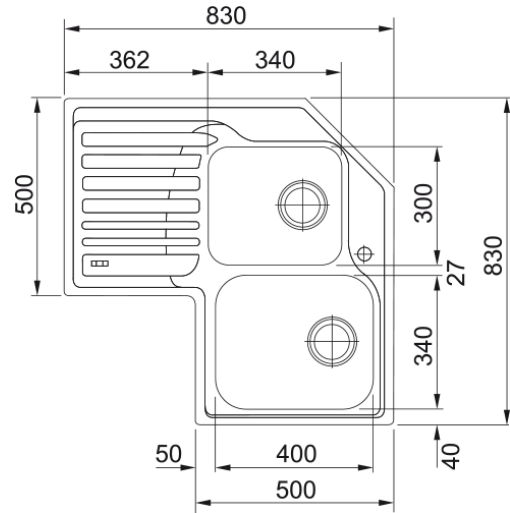

STUDIO STX 621-E LH | 101.0001.045

Technical Data

Product Information

Sink Type	sink (w/ drainer)
Type of material	Stainless steel
Number of Bowls	2
Color	Steel
Finish	brushed

Dimensions

External size: right to left	830.0
External size: front to back	830.0
Bowl 1 size: right to left	340.0
Bowl 1 size: front to back	400.0
Bowl 1: depth	180.0
Bowl 2 size: right to left	300.0
Bowl 2 size: front to back	340.0
Bowl 2: depth	170.0
Cutout size standard: R to L	810.0
Cutout size standard: F to B	810.0

Installation

Minimum Cabinet Size	90x90 cm

Product specifications

Installation type	inset
Waste Outlet	3 1/2"
Position of Drainer	corner left hand drainer

Article Number

Product brand	FRANKE
Product family	None
Range	Studio
Approval logo	CE

Features