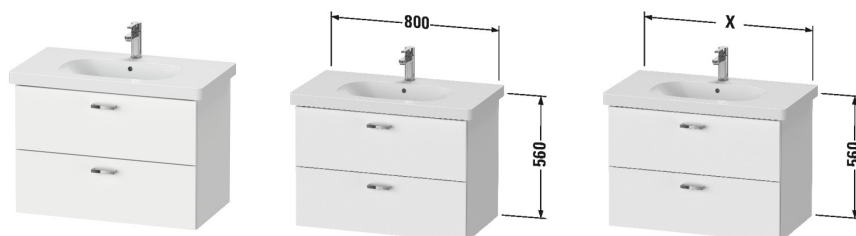

**Vanity unit wall-mounted # XB6190 / XB6190 / XB6190 / XB6190**

| &lt; 800 mm &gt; |

Vanity unit wall-mounted	Dimension	Weight	Order number
2 drawers, upper drawer including cut-out for siphon and siphon cover, for D-Code # 034285			
<b>Colors</b>			
M18 White Matt M21 Walnut Dark Decor M30 Natural Oak M49 Graphite Matt			
<b>Variant</b>			
	800 x 458 mm		XB6190
	800 x 458 mm		XB6190
	800 x 458 mm		XB6190
	800 x 458 mm		XB6190
<b>Infobox</b>			
Installation only in combination with space saving siphon (# 005076 is recommended), Dividing system optional, lay-in component # UV 9644			
<b>Suitable products</b>			
Washbasin, furniture washbasin with overflow, with tap platform, underneath glazed, 850 x 480 mm	850 x 480 mm		034285
Space saving waste , 1 1/4" mm	1 1/4" mm		005076
Dividing system Individual and retrofit interior system with cover, Black diamond, for vanity unit, 115 x 340 mm	115 x 340 mm		UV9644