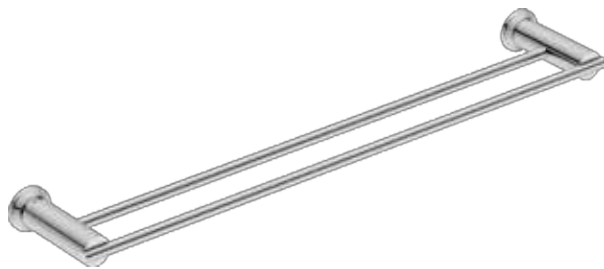

5882 DOUBLE TOWEL RAIL 650mm / 25"

5800 Series Exclusive Collection

*SOUTH AFRICA: Exclusively available through SELECTED Stores ONLY.

Wall Fixings Supplied:
Masonry

Original UX Fischer® Wall Plug supplied, phased in from June 2015.

Code: 5882POL5

Finish: Polished

GRADE 304 Stainless Steel

Dimensions given are in **mm** and **[inches]**.

Bathroom Butler® reserves the right to alter and/or remove designs from time to time without prior notice.