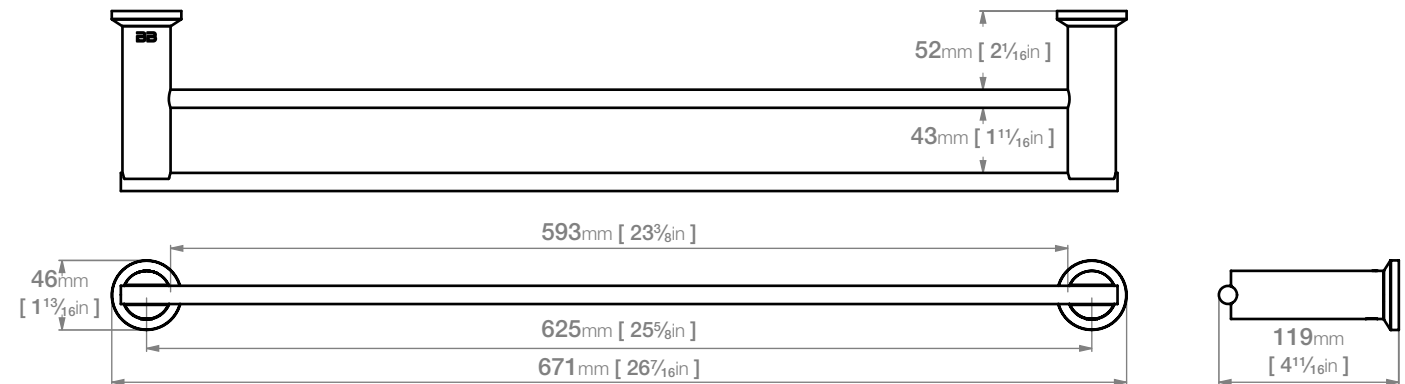

BB™ BATHROOM BUTLER

USA: 631.464.2851 • info@bathroombutler.com • www.bathroombutler.com
South Africa: 0860 104 653 • info@bathroombutler.co.za • www.bathroombutler.co.za
Australia: 1300 133 320 • sales@bathe.net.au • www.bathe.net.au
Mauritius: 230 242 1248 • sales@lisinggroup.com • www.bathroombutler.com

Document version **2.3**
Product version **2.1**