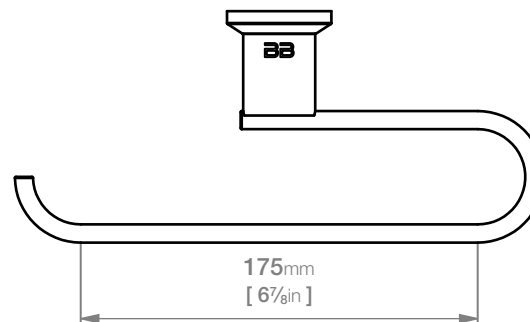

Wall Fixings Supplied:
Masonry

Original UX Fischer® Wall Plug supplied, phased in from June 2015.

BB™ BATHROOM BUTLER

USA: 631.464.2851 • info@bathroombutler.com • www.bathroombutler.com
South Africa: 0860 104 653 • info@bathroombutler.co.za • www.bathroombutler.co.za
Australia: 1300 133 320 • sales@bathe.net.au • www.bathe.net.au
Mauritius: 230 242 1248 • sales@lisinggroup.com • www.bathroombutler.com

Document version **2.3**
Product version **2.1**