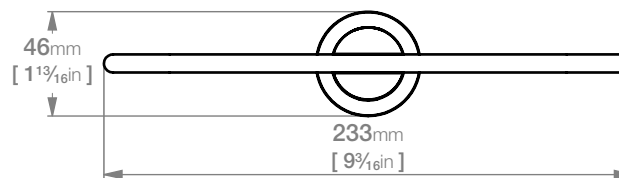

Wall Fixings Supplied:
Masonry

Original UX Fischer® Wall Plug supplied, phased in from June 2015.

BB™ BATHROOM BUTLER

USA: 631.464.2851 • info@bathroombutler.com • www.bathroombutler.com
South Africa: 0860 104 653 • info@bathroombutler.co.za • www.bathroombutler.co.za
Australia: 1300 133 320 • sales@bathe.net.au • www.bathe.net.au
Mauritius: 230 242 1248 • sales@lisinggroup.com • www.bathroombutler.com

Document version **2.3**
Product version **2.1**