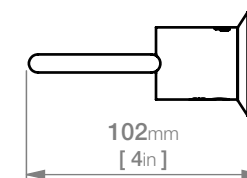

Wall Fixings Supplied:
Masonry

Original UX Fischer® Wall Plug supplied, phased in from June 2015.