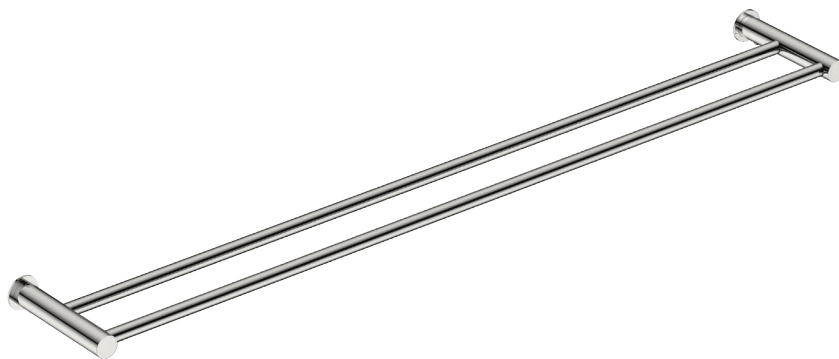

UNITY LR3285 DOUBLE TOWEL RAIL 800mm / 32in

Wall Fixings Supplied:
Masonry

Original UX Fischer®
Wall Plug supplied.

Code: BALR3285POLS

Finish: Polished

Dimensions given are in mm and inches. LIQUIDRed® reserves the right to alter and /or remove designs from time to time without prior notice. This drawing is to be used for reference purposes only. E &O.E.