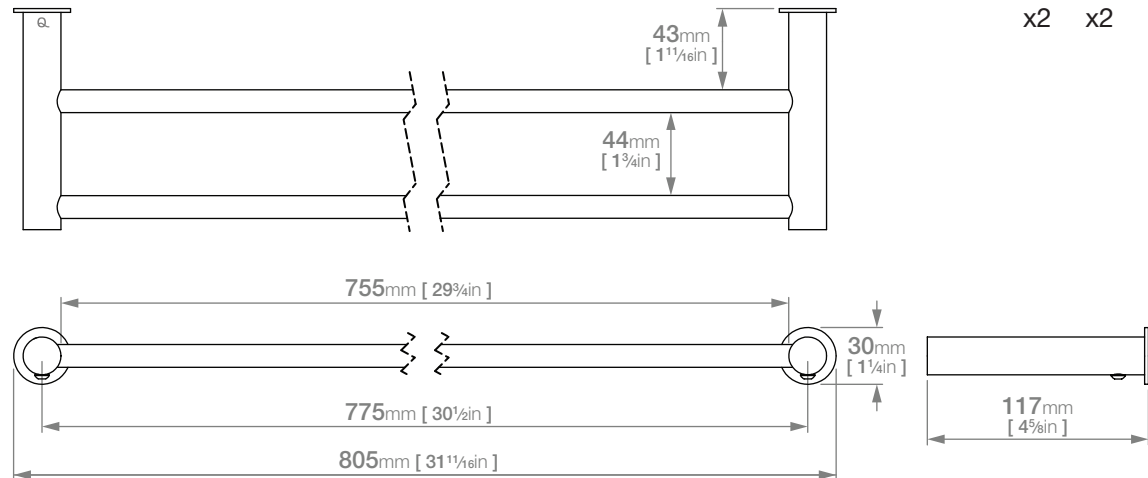

UNITY LR3285 DOUBLE TOWEL RAIL 800mm / 32in

Wall Fixings Supplied:
Masonry

Original UX Fischer®
Wall Plug supplied.

Code: BALR3285POLS

Finish: Polished

Dimensions given are in mm and inches. LIQUIDRed® reserves the right to alter and /or remove designs from time to time without prior notice. This drawing is to be used for reference purposes only. E &O.E.