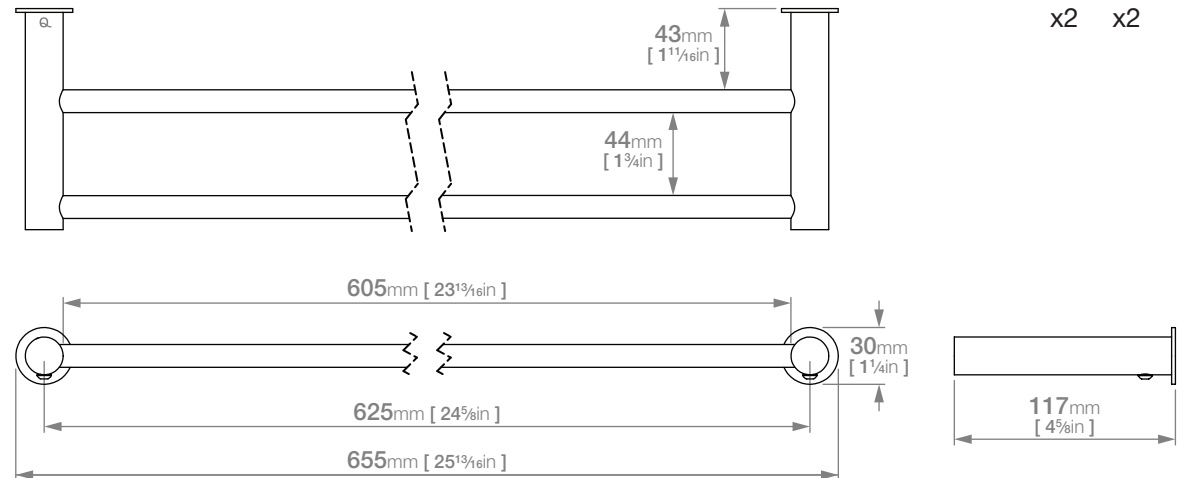

UNITY LR3282 DOUBLE TOWEL RAIL 650mm / 25in

Wall Fixings Supplied:
Masonry

Code: BALR3282POLS

Finish: Polished

Original UX Fischer®
Wall Plug supplied.

Dimensions given are in mm and inches. LIQUIDRed® reserves the right to alter and /or remove designs from time to time without prior notice. This drawing is to be used for reference purposes only. E &O.E.