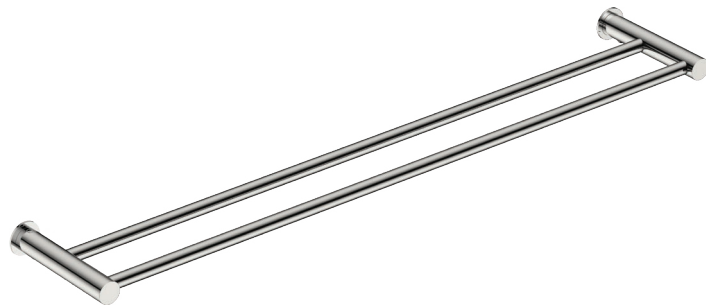

UNITY LR3282 DOUBLE TOWEL RAIL 650mm / 25in

Wall Fixings Supplied:
Masonry

Code: BALR3282POLS

Finish: Polished

Original UX Fischer®
Wall Plug supplied.

Dimensions given are in mm and inches. LIQUIDRed® reserves the right to alter and /or remove designs from time to time without prior notice. This drawing is to be used for reference purposes only. E &O.E.