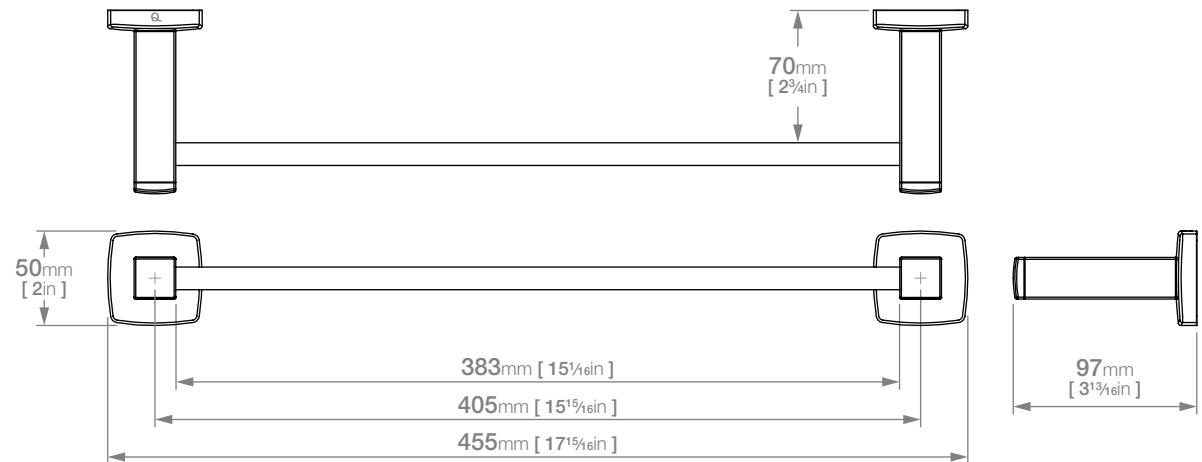

INTEGRITY LR3170 SINGLE TOWEL RAIL 430mm / 17in

Wall Fixings Supplied:
Masonry

Code: BALR3170CHRM
Finish: Polished Chrome

Code: BALR3170MBLK
Finish: Matt BLACK

Original UX Fischer®
Wall Plug supplied.

Dimensions given are in mm and inches. LIQUIDRed® reserves the right to alter and /or remove designs from time to time without prior notice.
This drawing is to be used for reference purposes only. E &O.E.