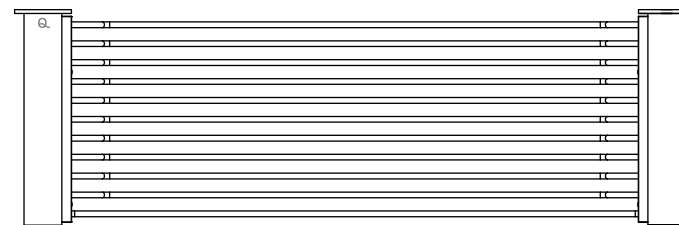

UNITY LR3220 SHOWER RACK 330mm

Code: **BALR3220POLS**

Finish: **Polished**

Wall Fixings Supplied:
Masonry

Original UX Fischer®
Wall Plug supplied.

Dimensions given are in mm and inches. LIQUIDRed® reserves the right to alter and /or remove designs from time to time without prior notice. This drawing is to be used for reference purposes only. E &O.E.