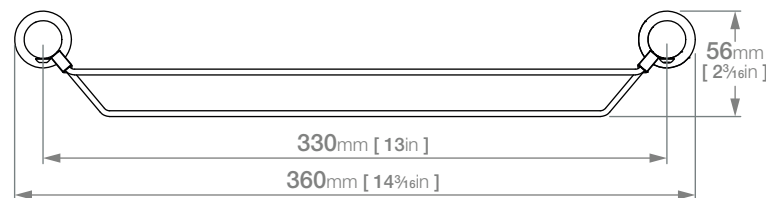

UNITY LR3220 SHOWER RACK 330mm

Code: **BALR3220POLS**

Finish: **Polished**

Wall Fixings Supplied:
Masonry

Original UX Fischer®
Wall Plug supplied.

Dimensions given are in mm and inches. LIQUIDRed® reserves the right to alter and /or remove designs from time to time without prior notice. This drawing is to be used for reference purposes only. E &O.E.