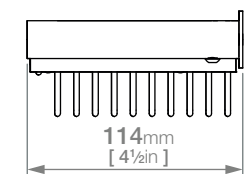

UNITY LR3220 SHOWER RACK 330mm

Code: **BALR3220POLS**

Finish: **Polished**

Wall Fixings Supplied:
Masonry

Original UX Fischer®
Wall Plug supplied.

Dimensions given are in mm and inches. LIQUIDRed® reserves the right to alter and /or remove designs from time to time without prior notice. This drawing is to be used for reference purposes only. E &O.E.