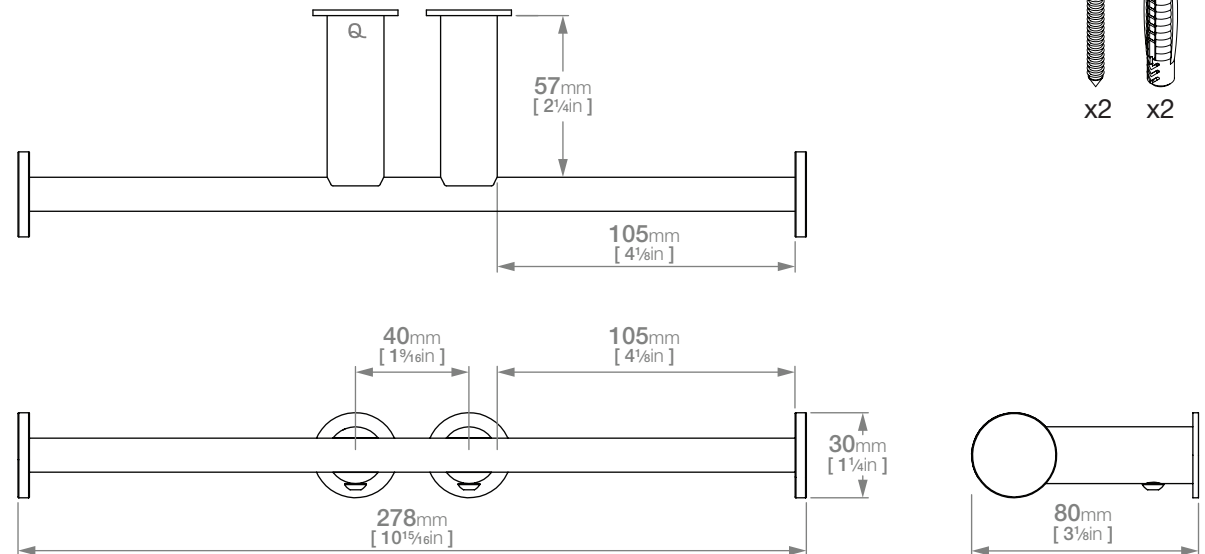

## UNITY LR3206 PAPER HOLDER DOUBLE

**Code:** BALR3206POLS

**Finish:** Polished

Wall Fixings Supplied:  
**Masonry**

Original UX Fischer®  
Wall Plug supplied.

Dimensions given are in mm and inches. LIQUIDRed® reserves the right to alter and /or remove designs from time to time without prior notice. This drawing is to be used for reference purposes only. E &O.E.