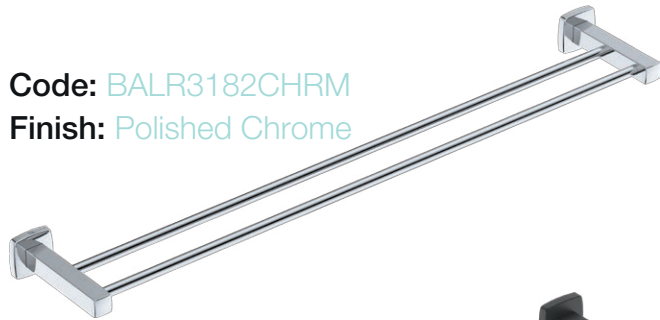

INTEGRITY LR3182 DOUBLE TOWEL RAIL 650mm / 25in

Code: BALR3182CHRM
Finish: Polished Chrome

Code: BALR3182MBLK
Finish: Matt BLACK

Wall Fixings Supplied:
Masonry

Original UX Fischer®
Wall Plug supplied.

Dimensions given are in mm and inches. LIQUIDRed® reserves the right to alter and /or remove designs from time to time without prior notice. This drawing is to be used for reference purposes only. E &O.E.

Wonder-Mount is a patented mounting system: SA Patent 2016/02563

Copyright LIQUIDRED® 2018

South Africa - Tel: 0860 104 653, Email: info@liquid-red.com, Web: www.liquid-red.co.za
USA - Tel: 321 888 3001, Email: info@liquid-red.com, Web: www.liquid-red.com