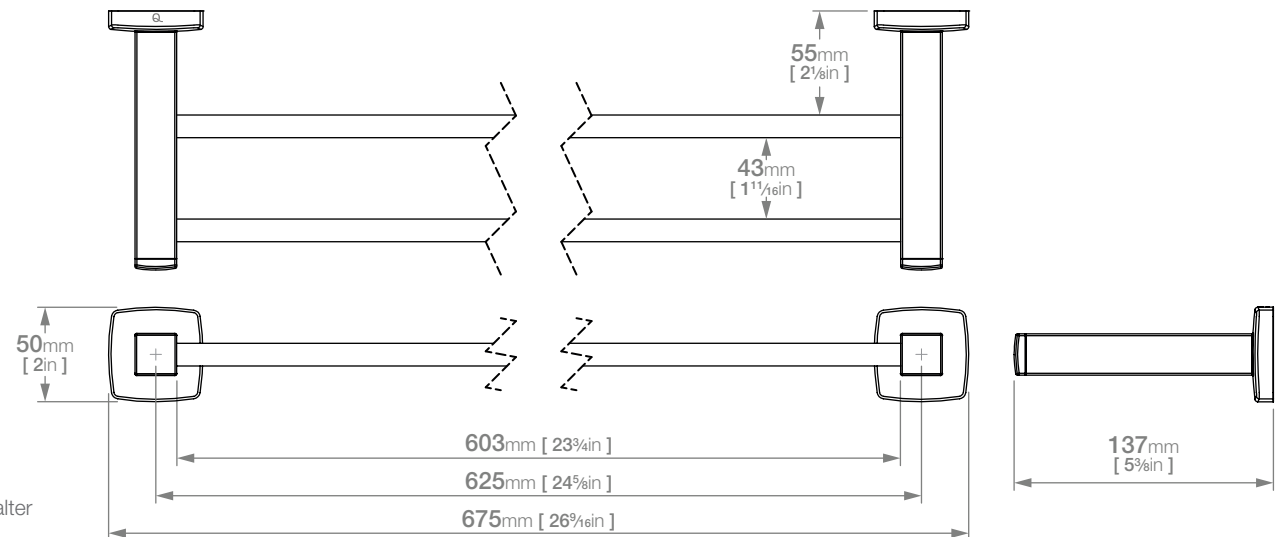

INTEGRITY LR3182 DOUBLE TOWEL RAIL 650mm / 25in

Code: BALR3182CHRM
Finish: Polished Chrome

Code: BALR3182MBLK
Finish: Matt BLACK

Wall Fixings Supplied:
Masonry

Original UX Fischer®
Wall Plug supplied.

Dimensions given are in mm and inches. LIQUIDRed® reserves the right to alter and /or remove designs from time to time without prior notice. This drawing is to be used for reference purposes only. E &O.E.