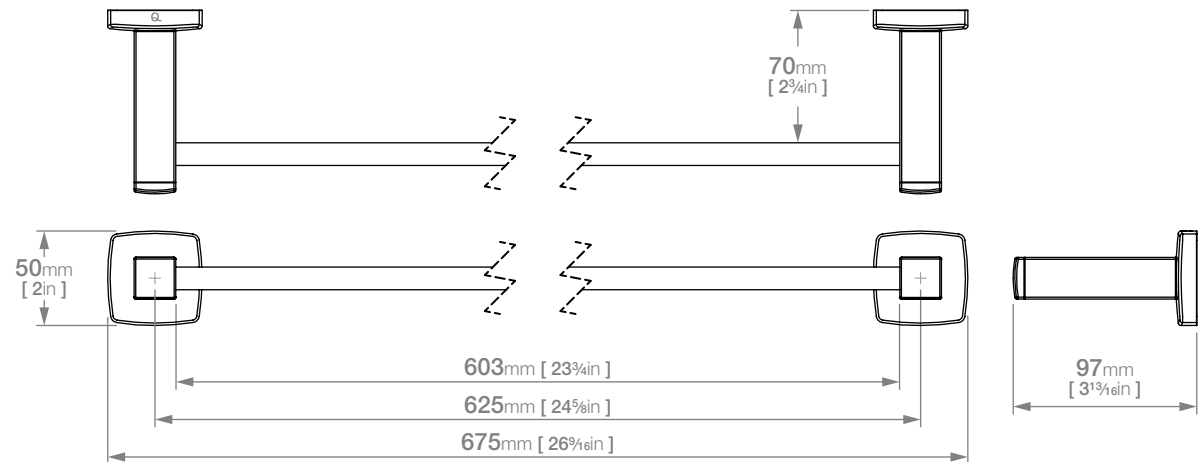

INTEGRITY LR3172 SINGLE TOWEL RAIL 650mm / 25in

Wall Fixings Supplied:
Masonry

Code: BALR3172CHRM
Finish: Polished Chrome

Code: BALR3172MBLK
Finish: Matt BLACK

Original UX Fischer®
Wall Plug supplied.

Dimensions given are in mm and inches. LIQUIDRed® reserves the right to alter and /or remove designs from time to time without prior notice.
This drawing is to be used for reference purposes only. E &O.E.