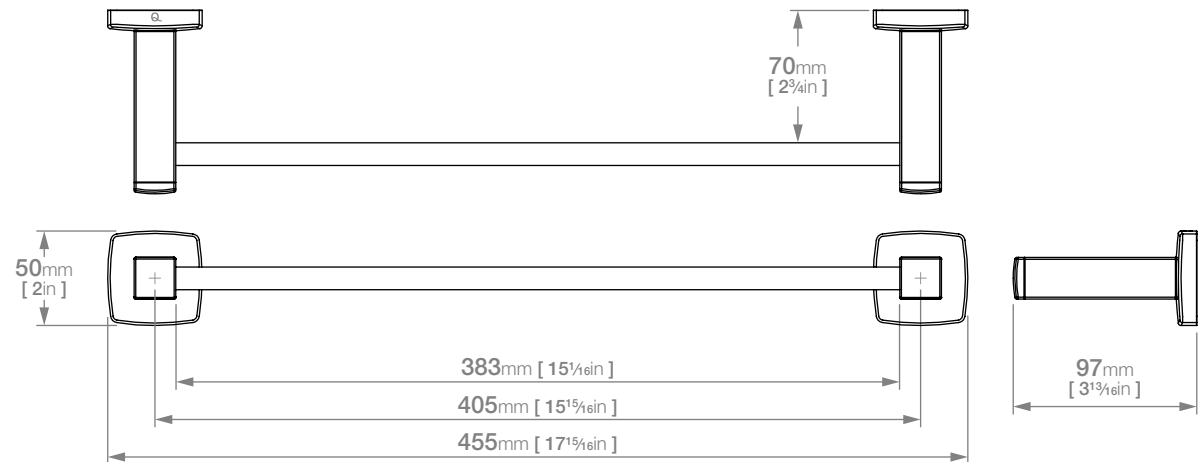

## INTEGRITY LR3170 SINGLE TOWEL RAIL 430mm / 17in

Wall Fixings Supplied:  
**Masonry**

**Code:** BALR3170CHRM  
**Finish:** Polished Chrome

**Code:** BALR3170MBLK  
**Finish:** Matt BLACK

Original UX Fischer®  
Wall Plug supplied.

Dimensions given are in mm and inches. LIQUIDRed® reserves the right to alter and /or remove designs from time to time without prior notice.  
This drawing is to be used for reference purposes only. E &O.E.