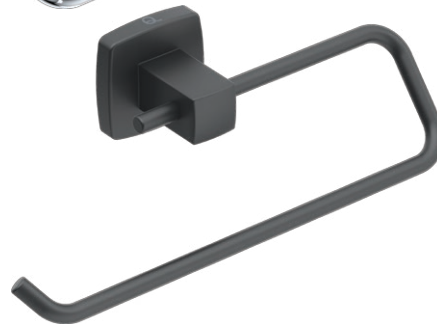

# LIQUIDRED

## INTEGRITY LR3141 TOWEL RING OPEN

**Code:** BALR3141CHRM  
**Finish:** Polished Chrome

**Code:** BALR3141MBLK  
**Finish:** Matt BLACK

Wall Fixings Supplied:  
**Masonry**

Original UX Fischer®  
Wall Plug supplied.

Dimensions given are in mm and inches. LIQUIDRed® reserves the right to alter and /or remove designs from time to time without prior notice.  
This drawing is to be used for reference purposes only. E &O.E.