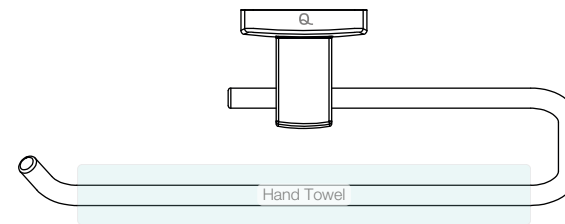

## INTEGRITY LR3141 TOWEL RING OPEN

**Code:** BALR3141CHRM  
**Finish:** Polished Chrome

**Code:** BALR3141MBLK  
**Finish:** Matt BLACK

Wall Fixings Supplied:  
**Masonry**

Original UX Fischer®  
Wall Plug supplied.

Dimensions given are in mm and inches. LIQUIDRed® reserves the right to alter and /or remove designs from time to time without prior notice.  
This drawing is to be used for reference purposes only. E &O.E.