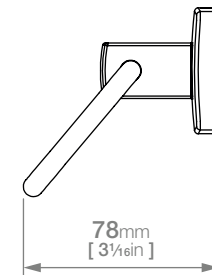

## INTEGRITY LR3141 TOWEL RING OPEN

**Code:** BALR3141CHRM  
**Finish:** Polished Chrome

**Code:** BALR3141MBLK  
**Finish:** Matt BLACK

Wall Fixings Supplied:  
**Masonry**

Original UX Fischer®  
Wall Plug supplied.

Dimensions given are in mm and inches. LIQUIDRed® reserves the right to alter and /or remove designs from time to time without prior notice.  
This drawing is to be used for reference purposes only. E &O.E.