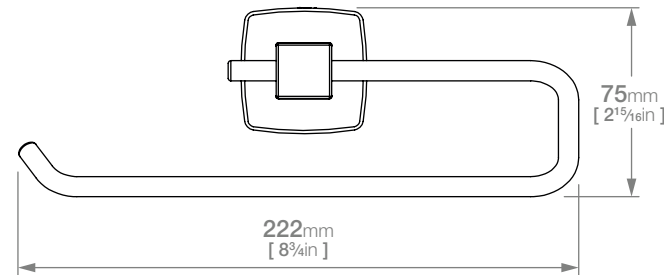

## INTEGRITY LR3141 TOWEL RING OPEN

**Code:** BALR3141CHRM  
**Finish:** Polished Chrome

**Code:** BALR3141MBLK  
**Finish:** Matt BLACK

Wall Fixings Supplied:  
**Masonry**

Original UX Fischer®  
Wall Plug supplied.

Dimensions given are in mm and inches. LIQUIDRed® reserves the right to alter and /or remove designs from time to time without prior notice.  
This drawing is to be used for reference purposes only. E &O.E.