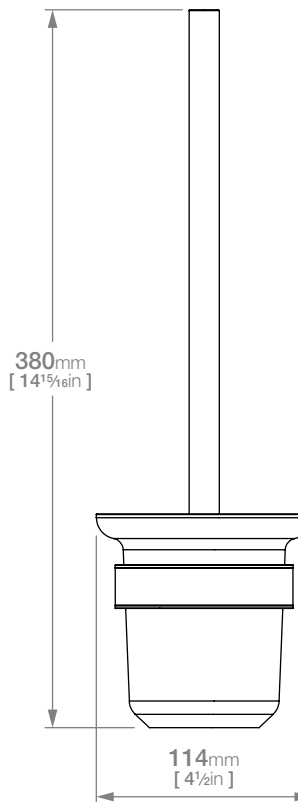

LIQUIDRED

INTEGRITY LR3138 TOILET BRUSH + HOLDER

Code: BALR3138CHRM
Finish: Polished Chrome

Code: BALR3138MBLK
Finish: Matt BLACK

Wall Fixings Supplied:
Masonry

Original UX Fischer®
Wall Plug supplied.

Dimensions given are in mm and inches. LIQUIDRed® reserves the right to alter and /or remove designs from time to time without prior notice. This drawing is to be used for reference purposes only. E &O.E.