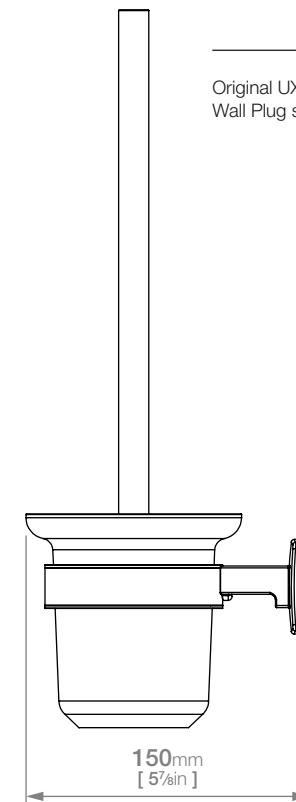

LIQUIDRED

INTEGRITY LR3138 TOILET BRUSH + HOLDER

Code: BALR3138CHRM
Finish: Polished Chrome

Code: BALR3138MBLK
Finish: Matt BLACK

Wall Fixings Supplied:
Masonry

Original UX Fischer®
Wall Plug supplied.

Dimensions given are in mm and inches. LIQUIDRed® reserves the right to alter and /or remove designs from time to time without prior notice. This drawing is to be used for reference purposes only. E &O.E.