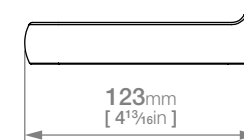

## INTEGRITY LR3130 SOAP SHELF

**Code:** BALR3130CHRM  
**Finish:** Polished Chrome

**Code:** BALR3130MBLK  
**Finish:** Matt BLACK

Wall Fixings Supplied:  
**Masonry**

Original UX Fischer®  
Wall Plug supplied.

Dimensions given are in mm and inches. LIQUIDRed® reserves the right to alter and /or remove designs from time to time without prior notice. This drawing is to be used for reference purposes only. E &O.E.