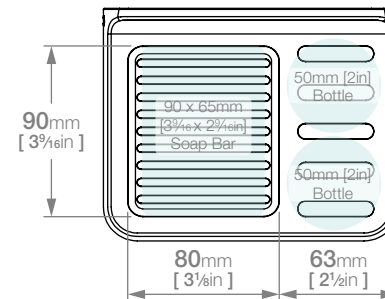

## INTEGRITY LR3130 SOAP SHELF

**Code:** BALR3130CHRM  
**Finish:** Polished Chrome

**Code:** BALR3130MBLK  
**Finish:** Matt BLACK

Wall Fixings Supplied:  
**Masonry**

Original UX Fischer®  
Wall Plug supplied.

Dimensions given are in mm and inches. LIQUIDRed® reserves the right to alter and /or remove designs from time to time without prior notice. This drawing is to be used for reference purposes only. E &O.E.