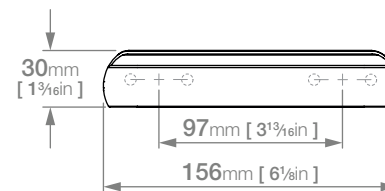

## INTEGRITY LR3130 SOAP SHELF

**Code:** BALR3130CHRM  
**Finish:** Polished Chrome

**Code:** BALR3130MBLK  
**Finish:** Matt BLACK

Wall Fixings Supplied:  
**Masonry**

Original UX Fischer®  
Wall Plug supplied.

Dimensions given are in mm and inches. LIQUIDRed® reserves the right to alter and /or remove designs from time to time without prior notice. This drawing is to be used for reference purposes only. E &O.E.