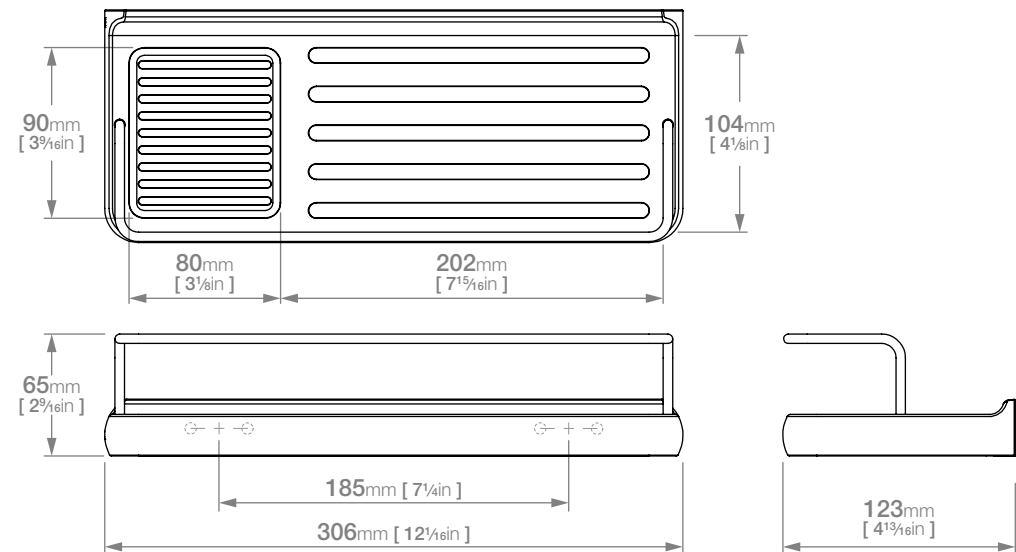

LIQUIDRED

INTEGRITY LR3122 SHOWER & SOAP SHELF

Code: BALR3122CHRM
Finish: Polished Chrome

Code: BALR3122MBLK
Finish: Matt BLACK

Wall Fixings Supplied:
Masonry

Original UX Fischer®
Wall Plug supplied.

Dimensions given are in mm and inches. LIQUIDRed® reserves the right to alter and /or remove designs from time to time without prior notice. This drawing is to be used for reference purposes only. E &O.E.