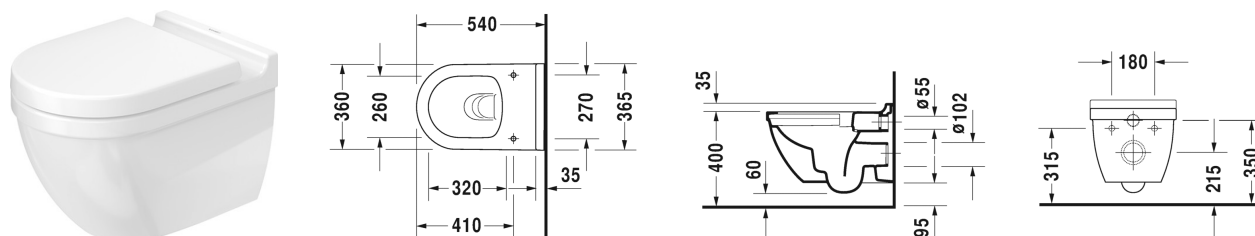

Toilet wall mounted Duravit Rimless® # 252709..00 / 252709..00

| < 360 mm > |

Toilet wall mounted Duravit Rimless®	Dimension	Weight	Order number
rimless, washdown model, Durafix included, UWL class 1			
Colors			
00 White Alpin 20 HygieneGlaze (an antibacterial ceramic glaze that provides almost indefinite effectiveness)			
Variant			
◆ 4,5 litre flush	360 x 540 mm	27.000 kg	252709..00
◆ 4,5 litre flush	360 x 540 mm	27.000 kg	252709..00
Infobox			
Durafix for invisible fixation is included in delivery			
Sanitary ceramics with the special WonderGliss surface finish will remain clean and attractive-looking for a long time to come. When ordering WonderGliss please add a "1" as eleventh digit to the model number.			
Accessory for ceramics			
Fixing for wall mounted bidet and wall mounted toilet	Ø 12 x 180 mm	0.200 kg	006500
Accessory			
Noise reduction gasket			Schallschutz-Set 005090
Suitable products			
Toilet seat and cover hinges stainless steel, without automatic closure,			006381
Toilet seat and cover hinges stainless steel, removable, with automatic closure,			006389

All drawings contain the necessary measurements which are subject to standard tolerances. Exact measurements, in particular for customised installation scenarios, can only be taken from the finished ceramic piece.