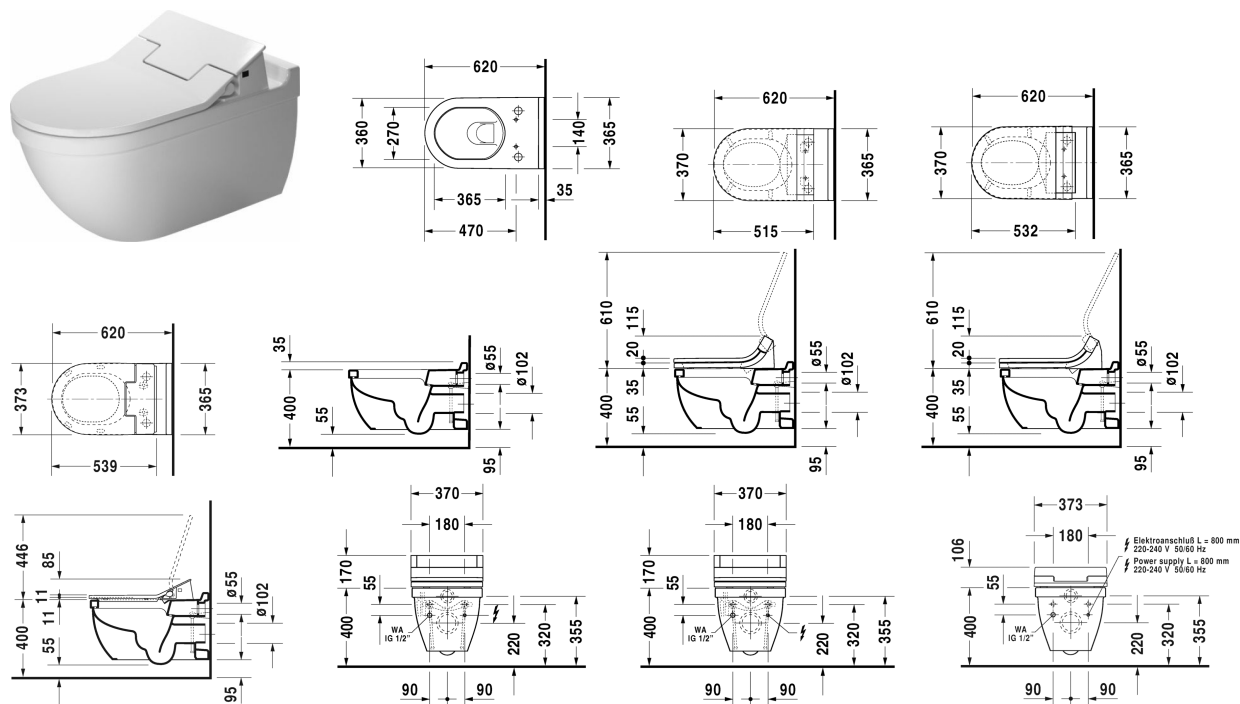

Toilet wall mounted for SensoWash® # 222659..00 / 222659..00

| < 370 mm > |

Toilet wall mounted for SensoWash®	Dimension	Weight	Order number
washdown model, only in combination with SensoWash, connecting elements for SensoWash with concealed connections included, Durafix included, UWL class 1			
Colors			
00 White Alpin 20 HygieneGlaze (an antibacterial ceramic glaze that provides almost indefinite effectiveness)			
Variant			
♣ 4,5 litre flush	370 x 620 mm	29.000 kg	222659..00
♣ 4,5 litre flush	370 x 620 mm	29.000 kg	222659..00
Infobox			
Durafix for invisible fixation is included in delivery			
Sanitary ceramics with the special WonderGliss surface finish will remain clean and attractive-looking for a long time to come. When ordering WonderGliss please add a "1" as eleventh digit to the model number.			
Accessory for ceramics			
Fixing for wall mounted bidet and wall mounted toilet	Ø 12 x 180 mm	0.200 kg	006500