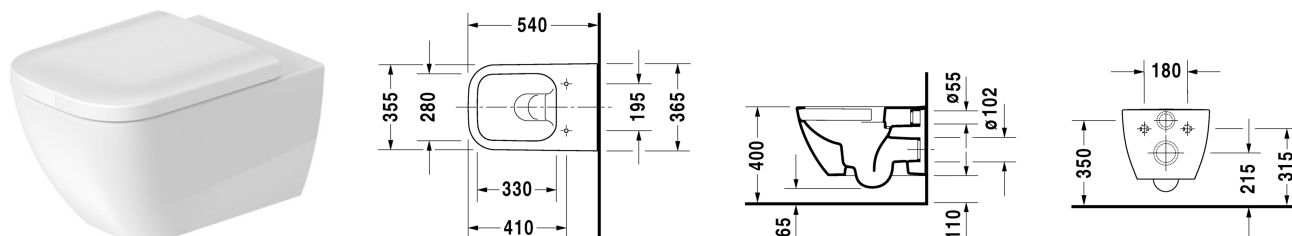

Toilet wall mounted Duravit Rimless® # 222209..00 / 222209..00 / 222209..00

| < 365 mm > |

Toilet wall mounted Duravit Rimless®	Dimension	Weight	Order number
rimless, washdown model, Durafix included, UWL class 1			
Colors			
00 White Alpin 20 HygieneGlaze (an antibacterial ceramic glaze that provides almost indefinite effectiveness) 89 Anthracite/Anthracite Matt			
Variant			
♣ inside colour White, outside colour White, 4,5 litre flush	365 x 540 mm	26.800 kg	222209..00
♣ inside colour White with HygieneGlaze, outside colour White, 4,5 litre flush	365 x 540 mm	26.800 kg	222209..00
♣ inside colour Anthracite, outside colour Anthracite Matt, 4,5 litre flush	365 x 540 mm	26.800 kg	222209..00
Infobox			
Durafix for invisible fixation is included in delivery			
Sanitary ceramics with the special WonderGliss surface finish will remain clean and attractive-looking for a long time to come. When ordering WonderGliss please add a "1" as eleventh digit to the model number.			
Accessory for ceramics			
Toilet seat and cover removable, hinges stainless steel, with automatic closure		2.400 kg	006459
Toilet seat and cover removable, hinges stainless steel, without automatic closure		2.400 kg	006451
Fixing for wall mounted bidet and wall mounted toilet	Ø 12 x 180 mm	0.200 kg	006500
Accessory			
Noise reduction gasket			Schallschutz-Set 005090

All drawings contain the necessary measurements which are subject to standard tolerances. Exact measurements, in particular for customised installation scenarios, can only be taken from the finished ceramic piece.