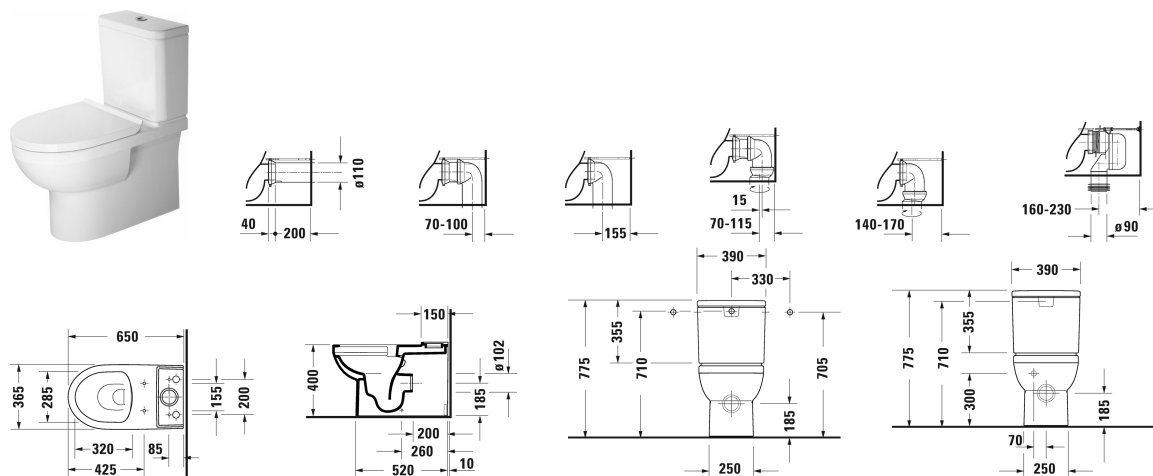

Toilet close-coupled Duravit Rimless® # 218209..002 / 218209..002

| < 365 mm > |

Toilet close-coupled Duravit Rimless®	Dimension	Weight	Order number
rimless, (without cistern), washdown model, fixings included, Outlet for Vario connector set, for horizontal and vertical outlet, length adjustable from 70 - 170 mm, and vario connecting bend, vertical outlet from 160 - 230 mm, UWL class 1			
Colors			
00 White Alpin 20 HygieneGlaze (an antibacterial ceramic glaze that provides almost indefinite effectiveness)			
Variant			
♣ 4,5 litre flush	365 x 650 mm	31.500 kg	218209..002
♣ 4,5 litre flush	365 x 650 mm	31.500 kg	218209..002
Infobox			
Alternatively, a standard toilet seat can be fitted			
Accessory			
Vario connecting bend for vertical outlet	Ø 100 mm	0.700 kg	899025
Vario connector set incl. excenter	Ø 110 mm	1.500 kg	001422
Suitable products			
Toilet seat and cover hinges stainless steel, with automatic closure,			002079
Toilet seat and cover hinges stainless steel, without automatic closure,			002071
Cistern with dual flush piston valve, top flush, for bottom left supply, 390 x 170 mm	390 x 170 mm		094115

Toilet close-coupled Duravit Rimless® # 218209..002 /
218209..002

|< 365 mm >|

All drawings contain the necessary measurements which are subject to standard tolerances. Exact measurements, in particular for customised installation scenarios, can only be taken from the finished ceramic piece.